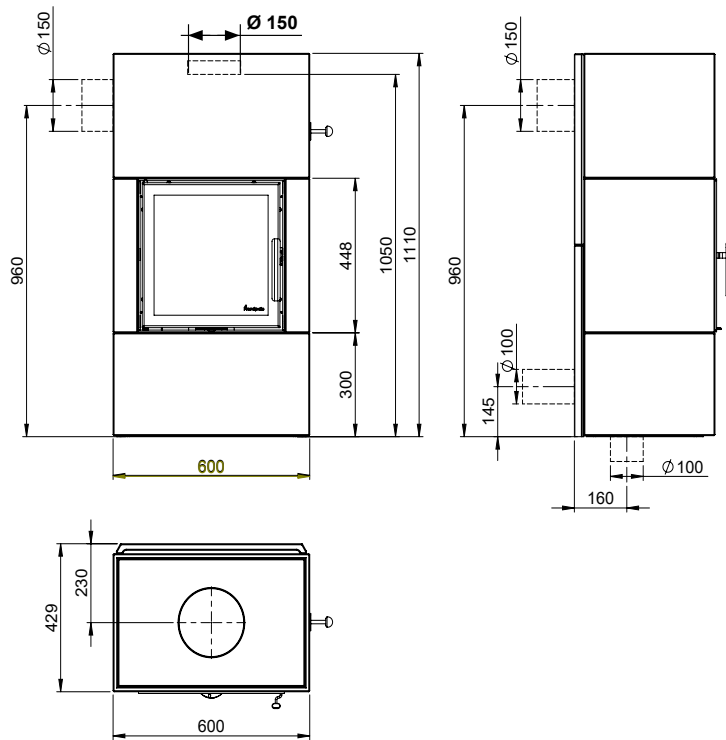

# Measurements

SALZBURG S

 Nordpeis

SALZBURG S - CONCRETE TOP PLATE = MM

SALZBURG S - HOT TOP PLATE = MM

SALZBURG S - CONCRETE TOP PLATE/WOOD SHELF = MM

# Measurements

SALZBURG S

## SALZBURG S - CONCRETE TOP PLATE = CHIMNEY/AIR/MM

# Measurements

SALZBURG S

 Nordpeis

SALZBURG S - CONCRETE TOP PLATE WITH WOOD SHELF = CHIMNEY/AIR/MM