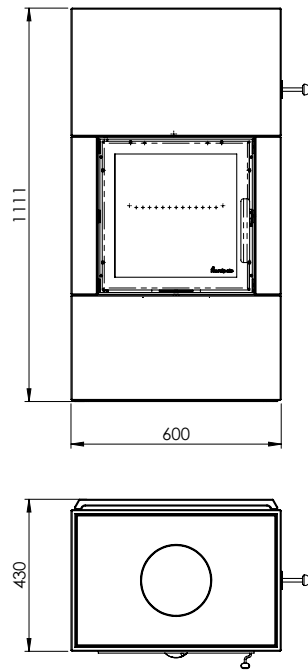

# Measurements

SALZBURG S

 Nordpeis

SALZBURG S - CONCRETE TOP PLATE = MM

SALZBURG S - HOT TOP PLATE = MM

SALZBURG S - CONCRETE TOP PLATE/WOOD SHELF = MM

# Measurements

SALZBURG S

## SALZBURG S - CONCRETE TOP PLATE = CHIMNEY/AIR/MM