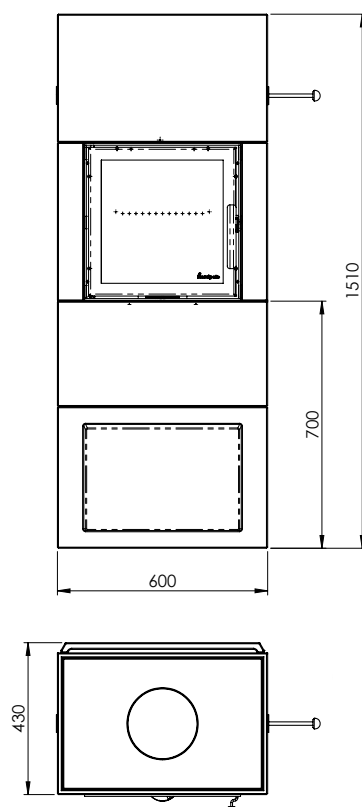

# Measurements

SALZBURG S

 Nordpeis

SALZBURG S - CONCRETE TOP PLATE = MM

SALZBURG S - HOT TOP PLATE = MM

SALZBURG S - CONCRETE TOP PLATE/WOOD SHELF = MM

# Measurements

SALZBURG S

## SALZBURG S - CONCRETE TOP PLATE = CHIMNEY/AIR/MM

## SALZBURG S - HOT PLATE = CHIMNEY/AIR/MM