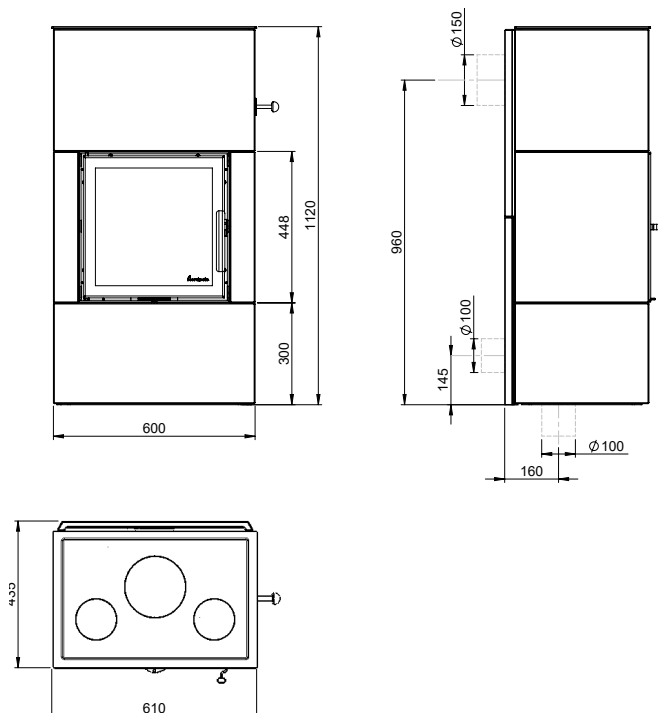

SALZBURG S - HOT PLATE = CHIMNEY/AIR/MM