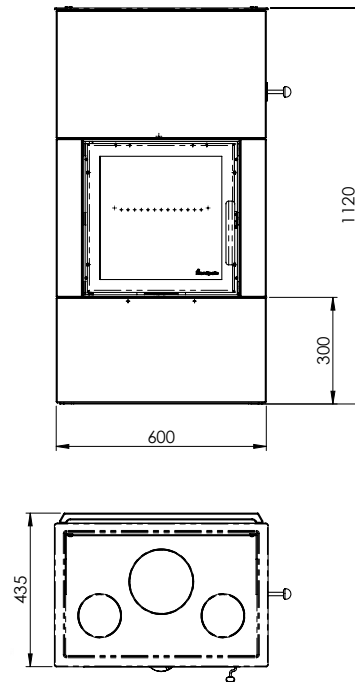

# Measurements

SALZBURG S

 Nordpeis

SALZBURG S - CONCRETE TOP PLATE = MM

SALZBURG S - HOT TOP PLATE = MM

SALZBURG S - CONCRETE TOP PLATE/WOOD SHELF = MM

# Measurements

SALZBURG S

## SALZBURG S - CONCRETE TOP PLATE = CHIMNEY/AIR/MM