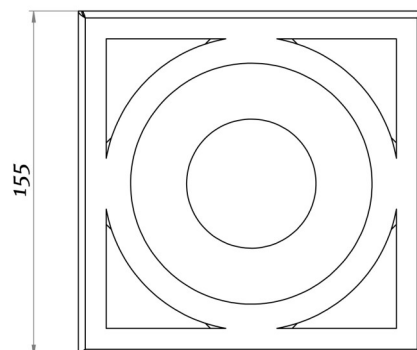

GlammFire

ALQUIMIA Tabletop

TABLETOP

Technical characteristics

Materials

Lacquered steel, stainless steel

Burner

400 ml (liquid bioethanol)

Weight

2 Kg | 4 lbs

Autonomy

3:00 hours

Finishings

General dimensions

Colours

GlammFire

Recuperadores Pachinha Lda.
Zona Industrial da Lagoa, Lote G1
4950-850 CORTES - MONÇÃO
PORTUGAL

Tel(+351) 251 654 800
Fax(+351) 251 654 801
info@glammfire.com
www.glammfire.com

glamm®
fire