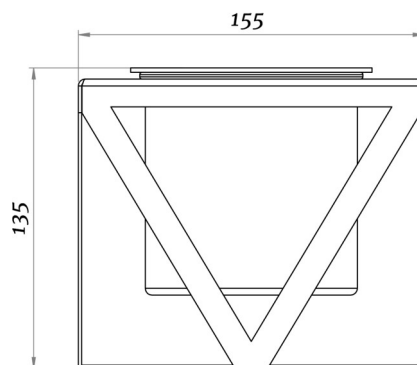

GlammFire

ALQUIMIA Tabletop

TABLETOP

Technical characteristics

Materials

Lacquered steel, stainless steel

Burner

400 ml (liquid bioethanol)

Weight

2 Kg | 4 lbs

Autonomy

3:00 hours

Finishings

General dimensions

Colours

GlammFire

Recuperadores Pachinha Lda.
Zona Industrial da Lagoa, Lote G1
4950-850 CORTES - MONÇÃO
PORTUGAL

Tel(+351) 251 654 800
Fax(+351) 251 654 801
info@glammfire.com
www.glammfire.com

glamm®
fire