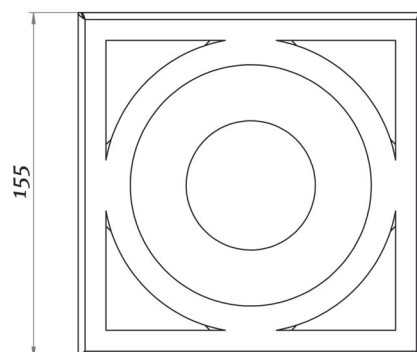

GlammFire

ALQUIMIA Tabletop

TABLETOPS

Technical characteristics

Materials

Lacquered steel, stainless steel

Burner

400 ml (liquid bioethanol)

Weight

1,3 Kg

Autonomy

3:00 hours

Finishings

General dimensions

Colours

GlammFire

Recuperadores Pachinha Lda.
Zona Industrial da Lagoa, Lote G1
4950-850 CORTES - MONÇÃO
PORTUGAL

Tel(+351) 251 654 800
Fax(+351) 251 654 801
info@glammfire.com
www.glammfire.com

glamm®
fire