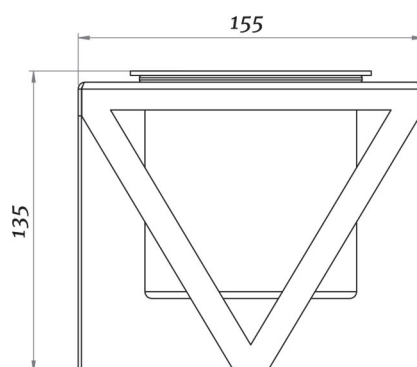

GlammFire

ALQUIMIA Tabletop

TABLETOPS

Technical characteristics

Materials

Lacquered steel, stainless steel

Burner

400 ml (liquid bioethanol)

Weight

1,3 Kg

Autonomy

3:00 hours

Finishings

General dimensions

Colours

GlammFire

Recuperadores Pachinha Lda.
Zona Industrial da Lagoa, Lote G1
4950-850 CORTES - MONÇÃO
PORTUGAL

Tel(+351) 251 654 800
Fax(+351) 251 654 801
info@glammfire.com
www.glammfire.com

glamm®
fire