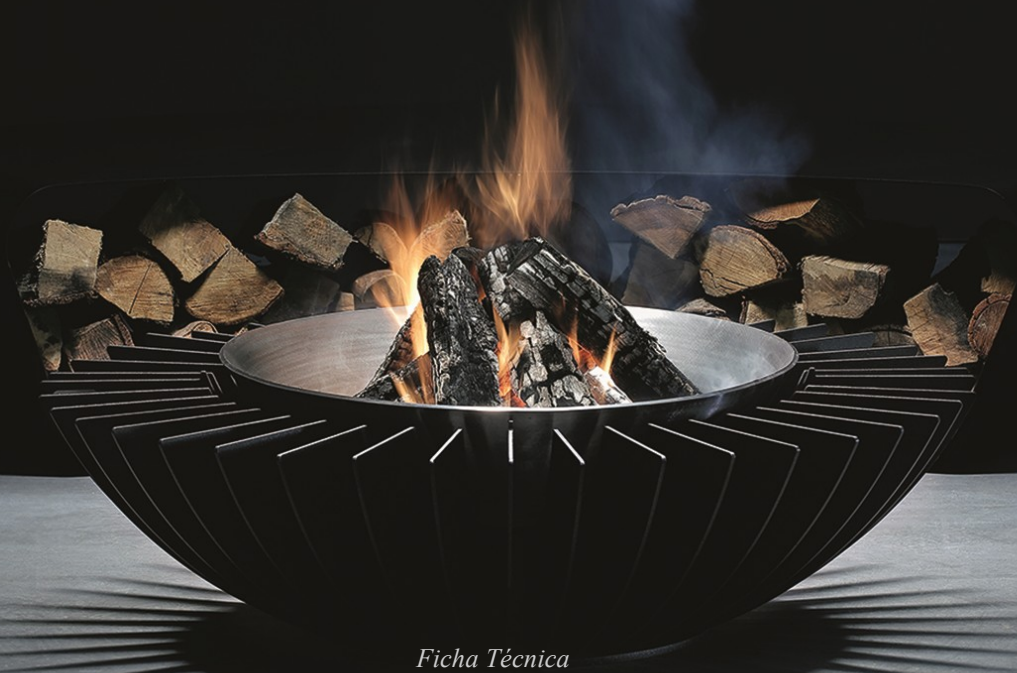

glamm®
fire

Ficha Técnica

Cosmo 13 - Firewood

Cosmo 13 Firewood

Carrying the same inspiration and expression of Cosmo, Cosmo 13 presents itself as a more refined and detailed model. In its essence there are aspects such as design, the quality of materials and the functional versatility. An even higher lineage that has an excellent ability to adapt to indoor and outdoor environments. Show excellence and good taste in your spaces.

Fire Pit

Materials // Stainless steel or corten steel

Finishings // Lacquered steel

Rusted corten steel - optional

Dimensions // 1140 Ø x mm 330 h mm | 44,9" Ø x 13" h

Weight // 220 kg | 485 lbs

Accessories// Ash vacuum cleaner - included