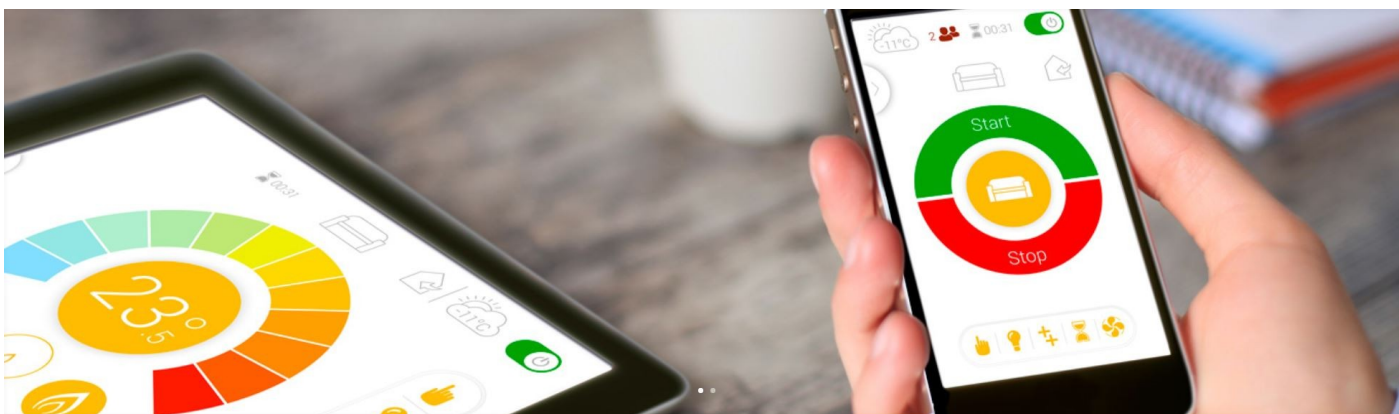

The power of the flames in your hands

Very simple to use and pretty handy. Our outdoor gas heater, produced with the toughest materials and easy to handle, works with an intuitive remote control, allowing you to connect, disconnect and change the intensity of the heat emanated by Hyperion, as well as to know the ambient temperature.

The temperature is available through the Wifi Box option in the mobile application.