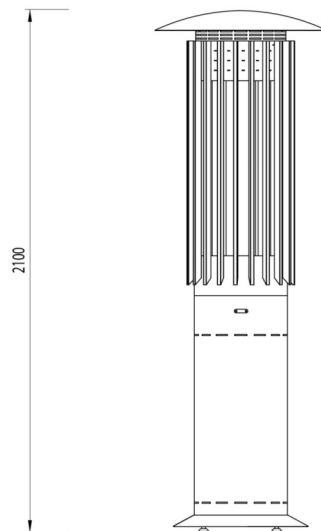

Hedges

Outdoor gas heater

Materials // Lacquered steel | AISI 316 stainless steel

Finishings // Brushed AISI 316 stainless steel

Dimensions // 700 Ø x 2100 h mm

Weight // 65 Kg

Accessories// Protection cover- optional | Wi-Fi Box - optional

Combustion zone

Fuel// Propane gas / Butane gas

Ignition mode// Remote control

Consumption// butane gas- max.870 g/h | propane gas - max. 820 g/h

Power // Max.12 kW

Overall Dimensions