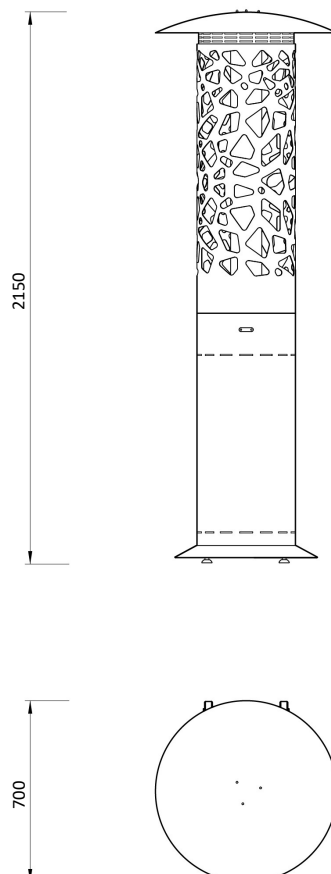

Overall Dimensions