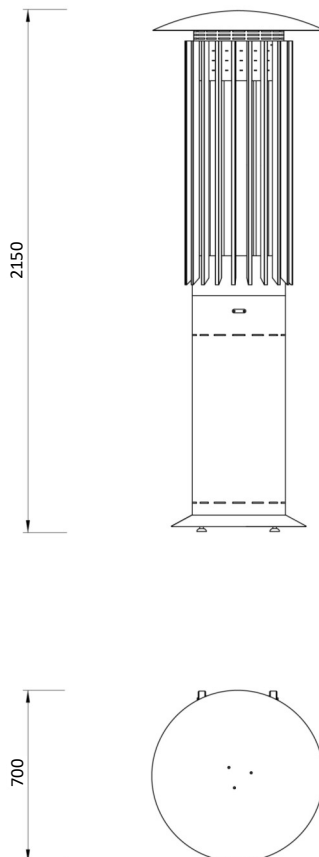

Overall Dimensions