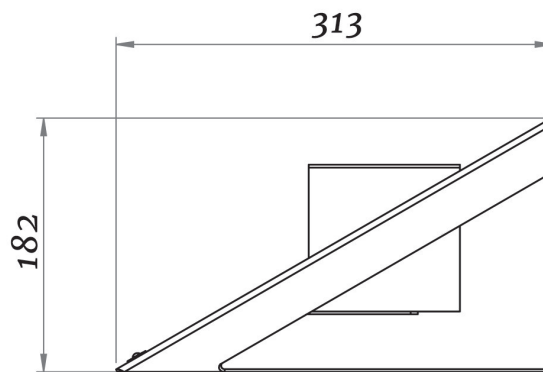

TABLETOPS

OBLIQUE Tabletop single

Technical characteristics

Materials

Lacquered steel, stainless steel

Burner

400 ml (liquid bioethanol)

Weight

3,5 Kg

Autonomy

3:00 hours

Finishings

General dimensions