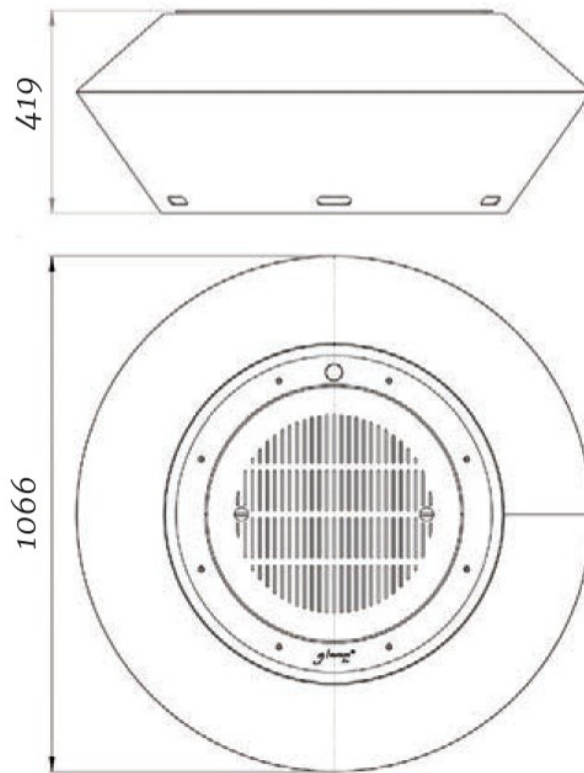

Option gas

Fuel // Propane/ Butane /Natural

Ignition mode// Remote control

Consumption // Propane gas/ Butane gas · 860–2300 g/h/ Natural gas · 1,4–3,7 m³/h

Power // 5–20 kW

Supply Pressure // Propane/Butane: 37.0 mbar – Natural: 20.0 mbar

Gas combination control - Approvals // Gas Appliances Directive 2009/142/CE
DIN EN298 / DIN EN126 / DIN EN13611

Accessories // Protection cover · included

Barbecue mitt · included

Combustion zone decorative stones · optional
(white/black decorative marble stones (3 kg))

Fuel compartment cover in black lacquered steel · optional

Fuel compartment cover in brushed stainless steel · optional

High temperature resistant round glass · optional

Wi-Fi Box · optional

Option Bioethanol

Burner I // 2 liters (liquid bioethanol)

Power // 2,7 kW

Accessories // High temperature resistant round glass 2 for Burner I · included
High temperature resistant round glass 1 for Burner I · optional

Option Crea7ion EVOPlus Fire Round

Burner // 10 L (liquid bioethanol)

Power // 2–4 Kw

Ignition mode // Remote control

Accessories // Protection cover · included

Barbecue mitt · included

High temperature resistant round glass 2 for burner Crea7ionEVOPlus

Fire Round · included

High temperature resistant round glass 1 for burner Crea7ionEVOPlus
Fire Round · optional

General Dimensions