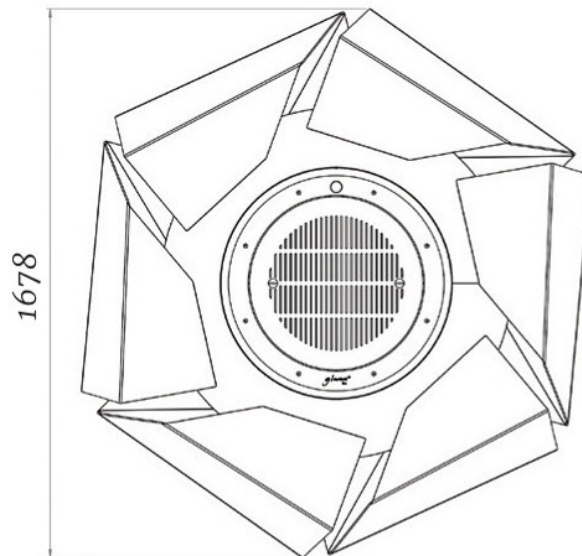

Option Gas

Fuel // Propane / Butane / Natural

Ignition mode// Remote control

Consumption // Propane gas/Butane gas: 860–2300 g/h/Gás natural: 1,4–3,7 g/h

Power // 5–20 kW

Supply pressure// Propane/Butane: 37.0 mbar – Natural gas: 20.0 mbar

Gas connection // 3/8" G / Ø 12mm (ISO 7-1/EN 10226-1)

Gas combination control - Approvals // Gas Appliances Directive 2009/142/CE
DIN EN298 / DIN EN126 / DIN EN13611

Accessories // Protection cover · included

Barbecue mitt · included

Combustion zone decorative stones · optional
(white/black decorative marble stones (3 kg))

Fuel compartment cover in black lacquered steel · optional

Fuel compartment cover in brushed stainless steel · optional

High temperature resistant round glass · optional

Wi-Fi Box · optional

Option Bioethanol

Burner I // 2 liters (liquid bioethanol)

Power // 2,7 kW

Accessories // High temperature resistant round glass 2 for Burner I · included

High temperature resistant round glass 1 for Burner I · optional

Option Crea7ion EVOPlus Fire Round

Burner // 10 L (liquid bioethanol)

Power // 2-4 Kw

Ignition mode // Remote control

Accessories // Protection cover · included

Barbecue mitt · included

High temperature resistant round glass 2 for burner

Crea7ionEVOPlus Fire Round · included

High temperature resistant round glass 1 for burner

Crea7ionEVOPlus Fire Round · optional

General Dimensions