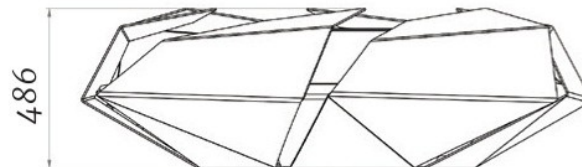

Option Gas

Fuel // Propane / Butane / Natural

Ignition mode// Remote control

Consumption // Propane gas/Butane gas: 860–2300 g/h/Gás natural: 1,4–3,7 g/h

Power // 5–20 kW

Supply pressure// Propane/Butane: 37.0 mbar – Natural gas: 20.0 mbar

Gas connection // 3/8" G / Ø 12mm (ISO 7-1/EN 10226-1)

Gas combination control - Approvals // Gas Appliances Directive 2009/142/CE
DIN EN298 / DIN EN126 / DIN EN13611

Accessories // Protection cover · included

Barbecue mitt · included

Combustion zone decorative stones · optional
(white/black decorative marble stones (3 kg))

Fuel compartment cover in black lacquered steel · optional

Fuel compartment cover in brushed stainless steel · optional

High temperature resistant round glass · optional

Wi-Fi Box · optional

Option Bioethanol

Burner I // 2 liters (liquid bioethanol)

Power // 2,7 kW

Accessories // High temperature resistant round glass 2 for Burner I · included

High temperature resistant round glass 1 for Burner I · optional

Option Crea7ion EVOPlus Fire Round

Burner // 10 L (liquid bioethanol)

Power // 2-4 Kw

Ignition mode // Remote control

Accessories // Protection cover · included

Barbecue mitt · included

High temperature resistant round glass 2 for burner

Crea7ionEVOPlus Fire Round · included

High temperature resistant round glass 1 for burner

Crea7ionEVOPlus Fire Round · optional

General Dimensions