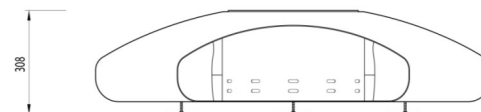

Option gas

Fuel // Propane/ Butane /Natural

Ignition mode// Remote control

Consumption // Propane gas/ Butane gas · 860–2300 g/h/ Natural gas · 1,4–3,7 m³/h

Power // 5–20 kW

Supply Pressure // Propane/Butane: 37.0 mbar – Natural: 20.0 mbar

Gas combination control - Approvals // Gas Appliances Directive 2009/142/CE
DIN EN298 / DIN EN126 / DIN EN13611

Accessories // Protection cover · included

Barbecue mitt · included

Combustion zone decorative stones · optional

(white/black decorative marble stones (3 kg))

Fuel compartment cover in black lacquered steel · optional

Fuel compartment cover in brushed stainless steel · optional

High temperature resistant round glass · optional

Wi-Fi Box · optional

Option Bioethanol

Burner I // 2 liters (liquid bioethanol)

Power // 2,7 kW

Accessories // High temperature resistant round glass 2 for Burner I · included

High temperature resistant round glass 1 for Burner I · optional

Option Crea7ion EVOPlus Fire Round

Burner // 10 L (liquid bioethanol)

Power // 2–4 Kw

Ignition mode // Remote control

Accessories // Protection cover · included

Barbecue mitt · included

High temperature resistant round glass 2 for burner

Crea7ionEVOPlus Fire Round · included

High temperature resistant round glass 1 for burner

Crea7ionEVOPlus Fire Round · optional

General dimensions