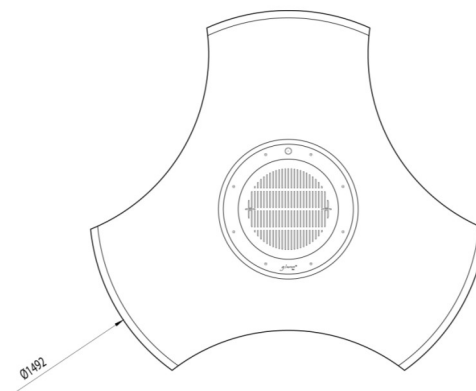

Option gas

Fuel // Propane/ Butane /Natural

Ignition mode// Remote control

Consumption // Propane gas/ Butane gas · 860–2300 g/h/ Natural gas · 1,4–3,7 m³/h

Power // 5–20 kW

Supply Pressure // Propane/Butane: 37.0 mbar – Natural: 20.0 mbar

Gas combination control - Approvals // Gas Appliances Directive 2009/142/CE
DIN EN298 / DIN EN126 / DIN EN13611

Accessories // Protection cover · included

Barbecue mitt · included

Combustion zone decorative stones · optional

(white/black decorative marble stones (3 kg))

Fuel compartment cover in black lacquered steel · optional

Fuel compartment cover in brushed stainless steel · optional

High temperature resistant round glass · optional

Wi-Fi Box · optional

Option Bioethanol

Burner I // 2 liters (liquid bioethanol)

Power // 2,7 kW

Accessories // High temperature resistant round glass 2 for Burner I · included

High temperature resistant round glass 1 for Burner I · optional

Option Crea7ion EVOPlus Fire Round

Burner // 10 L (liquid bioethanol)

Power // 2–4 Kw

Ignition mode // Remote control

Accessories // Protection cover · included

Barbecue mitt · included

High temperature resistant round glass 2 for burner

Crea7ionEVOPlus Fire Round · included

High temperature resistant round glass 1 for burner

Crea7ionEVOPlus Fire Round · optional

General dimensions