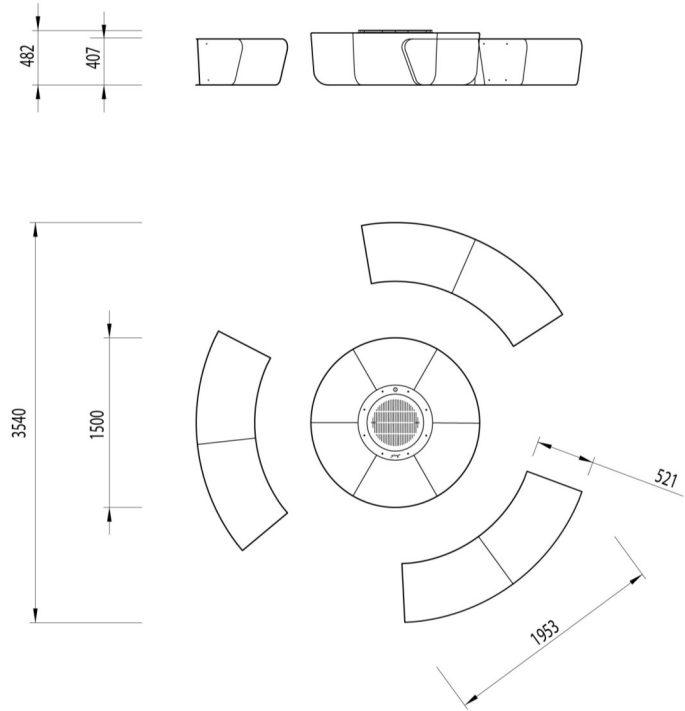

Option Gas

Fuel // Propane / Butane / Natural

Ignition mode // Remote control

Consumption // Propane gas/Butane gas: 860–2300 g/h/Gás natural: 1,4–3,7 g/h

Power // 5–20 kW

Supply pressure // Propane/Butane: 37.0 mbar – Natural gas: 20.0 mbar

Gas connection // 3/8" G / Ø 12mm (ISO 7-1/EN 10226-1)

Gas combination control - Approvals // Gas Appliances Directive 2009/142/CE
DIN EN298 / DIN EN126 / DIN EN13611

Accessories // Protection cover · included

Barbecue mitt · included

Combustion zone decorative stones · optional
(white/black decorative marble stones (3 kg))

Fuel compartment cover in black lacquered steel · optional

Fuel compartment cover in brushed stainless steel · optional

High temperature resistant round glass · optional

Wi-Fi Box · optional

Option Bioethanol

Burner I // 2 liters (liquid bioethanol)

Power // 2,7 kW

Accessories // High temperature resistant round glass 2 for Burner I · included

High temperature resistant round glass 1 for Burner I · optional

Option Crea7ion EVOPlus Fire Round

Burner // 10 L (liquid bioethanol)

Power // 2–4 Kw

Ignition mode // Remote control

Accessories // Protection cover · included

Barbecue mitt · included

High temperature resistant round glass 2 for burner

Crea7ionEVOPlus Fire Round · included

High temperature resistant round glass 1 for burner

Crea7ionEVOPlus Fire Round · optional

General Dimensions