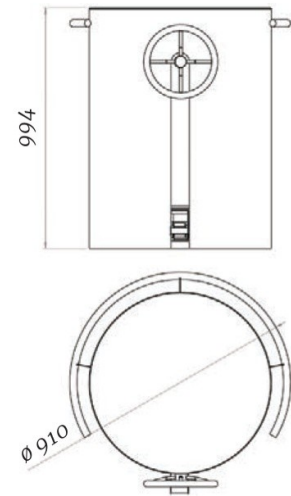

Balletto

A character that surprises.

Materials

Lacquered carbon steel

Fuel compartment

Brushed AISI 316 stainless steel

Fuel

Firewood Charcoal

Dimensions / Weight

910 Ø x 994 h mm / 140 Kg

Finishing

Lacquered carbon steel | Rusted corten steel

Colours

Structure - Lacquered carbon steel

Protection cover

Included

Cooking

Grill

Accessories

Argentine Parrilla | Vitroceramic | Barbecue Cart |
Kit Barbecue | Barbecue Mitt