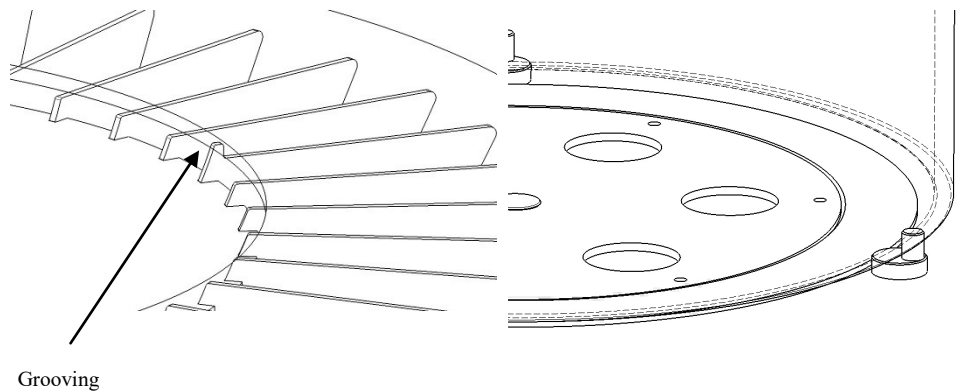

Install the glass with the help of the grooving

Put the burner and the high temperature glass