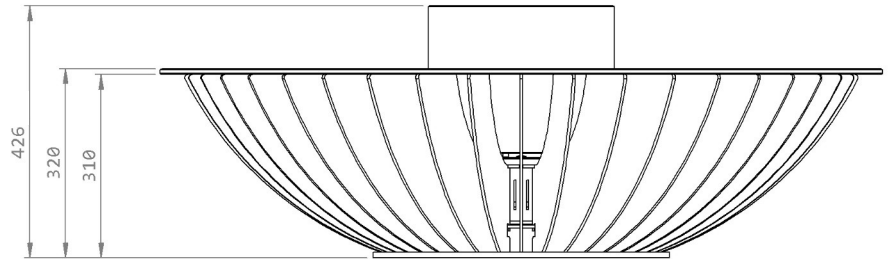

GlammFire

Cosmo 13

GlammFire

Recuperadores Pachinha Lda.
Zona Industrial da Lagoa, Lote G1
4950-850 CORTES - MONÇÃO
PORTUGAL

Tel(+351) 251 654 800
Fax(+351) 251 654 801
info@glammfire.com
www.glammfire.com

glamm®
fire

PT02834-C