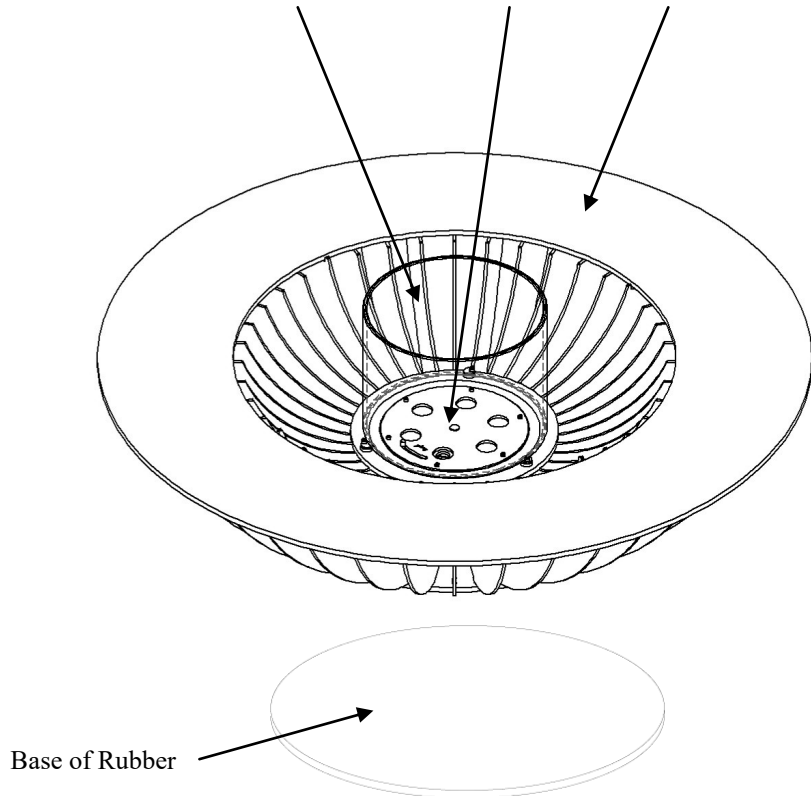

GlammFire

Cosmo 13

High temperature glass

Burner

Tempered glass