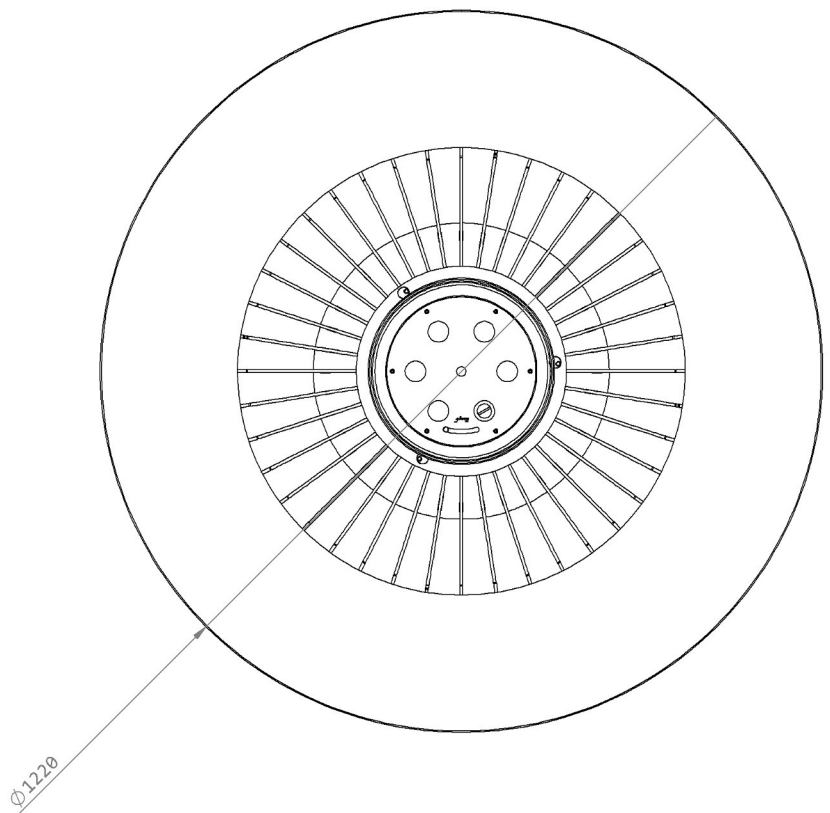

GlammFire

Cosmo 13

GlammFire

Recuperadores Pachinha Lda.
Zona Industrial da Lagoa, Lote G1
4950-850 CORTES - MONÇÃO
PORTUGAL

Tel(+351) 251 654 800
Fax(+351) 251 654 801
info@glammfire.com
www.glammfire.com

glamm®
fire

PT02834-C