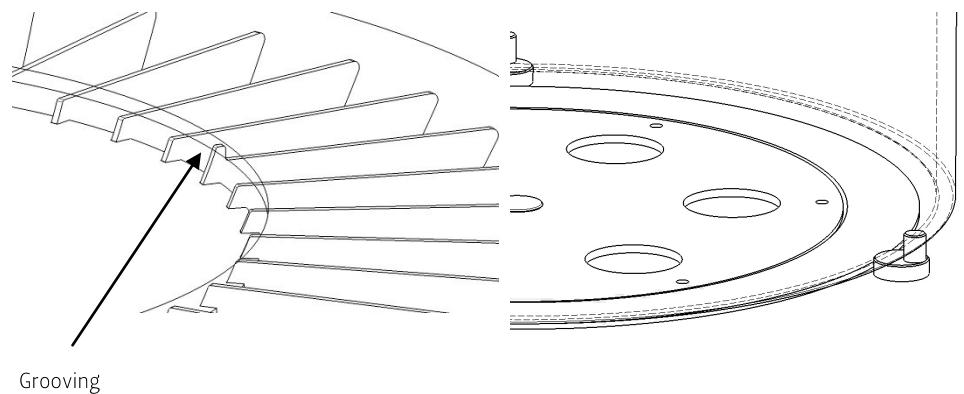

Install the glass with the help of the grooving

Put the burner and the high temperature glass