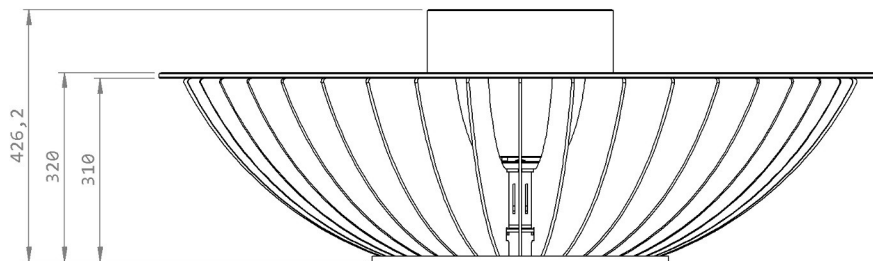

GlammFire

Cosmo 13

GlammFire

Recuperadores Pachinha Lda.
Zona Industrial da Lagoa, Lote G1
4950-850 CORTES - MONÇÃO
PORTUGAL

Tel(+351) 251 654 800
Fax(+351) 251 654 801
info@glammfire.com
www.glammfire.com

glamm®
fire

PT02834-A