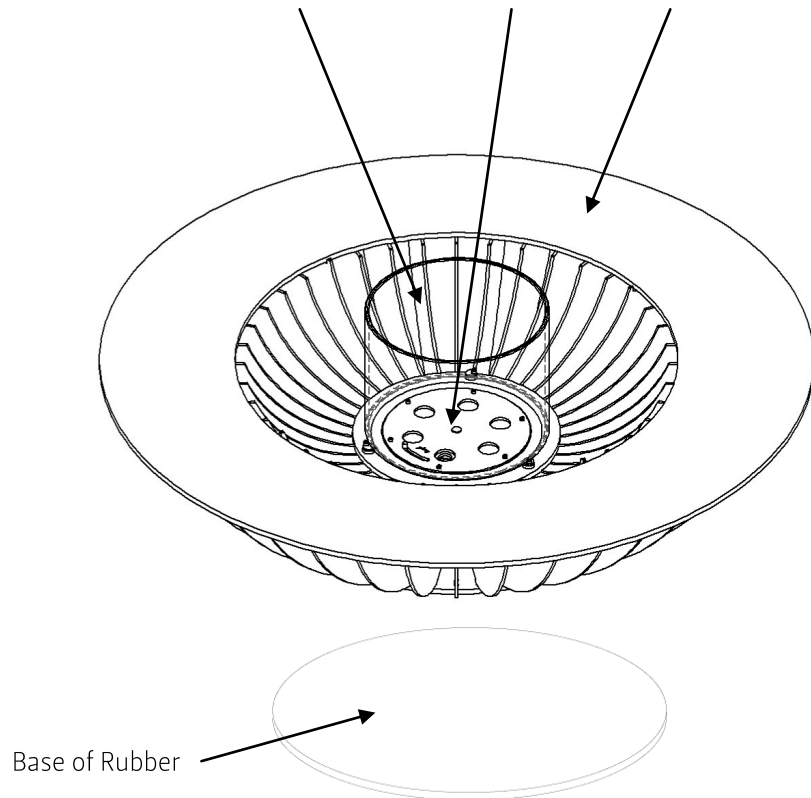

GlammFire

Cosmo 13

High temperature glass

Burner

Tempered glass