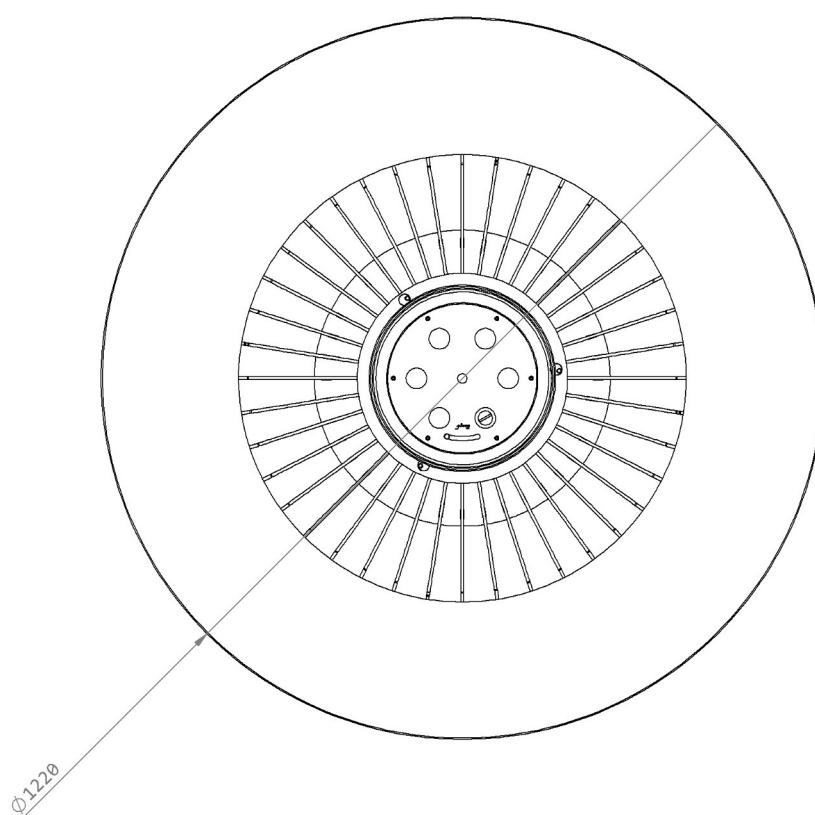

GlammFire

Cosmo 13

GlammFire

Recuperadores Pachinha Lda.
Zona Industrial da Lagoa, Lote G1
4950-850 CORTES - MONÇÃO
PORTUGAL

Tel(+351) 251 654 800
Fax(+351) 251 654 801
info@glammfire.com
www.glammfire.com

glamm®
fire

PT02834-A