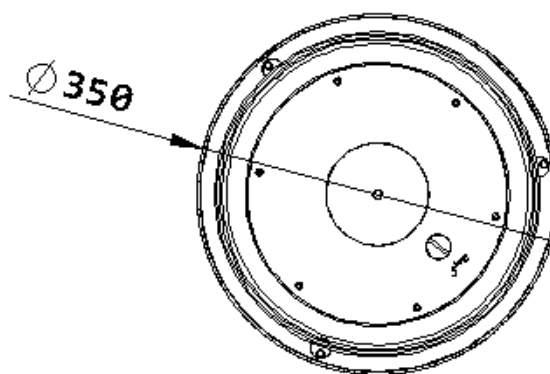

GlammFire

Cronum

GlammFire

Recuperadores Pachinha Lda.
Zona Industrial da Lagoa, Lote G1
4950-850 CORTES - MONÇÃO
PORTUGAL

Tel(+351) 251 654 800
Fax(+351) 251 654 801
info@glammfire.com
www.glammfire.com

PT05332-B

glamm®
fire