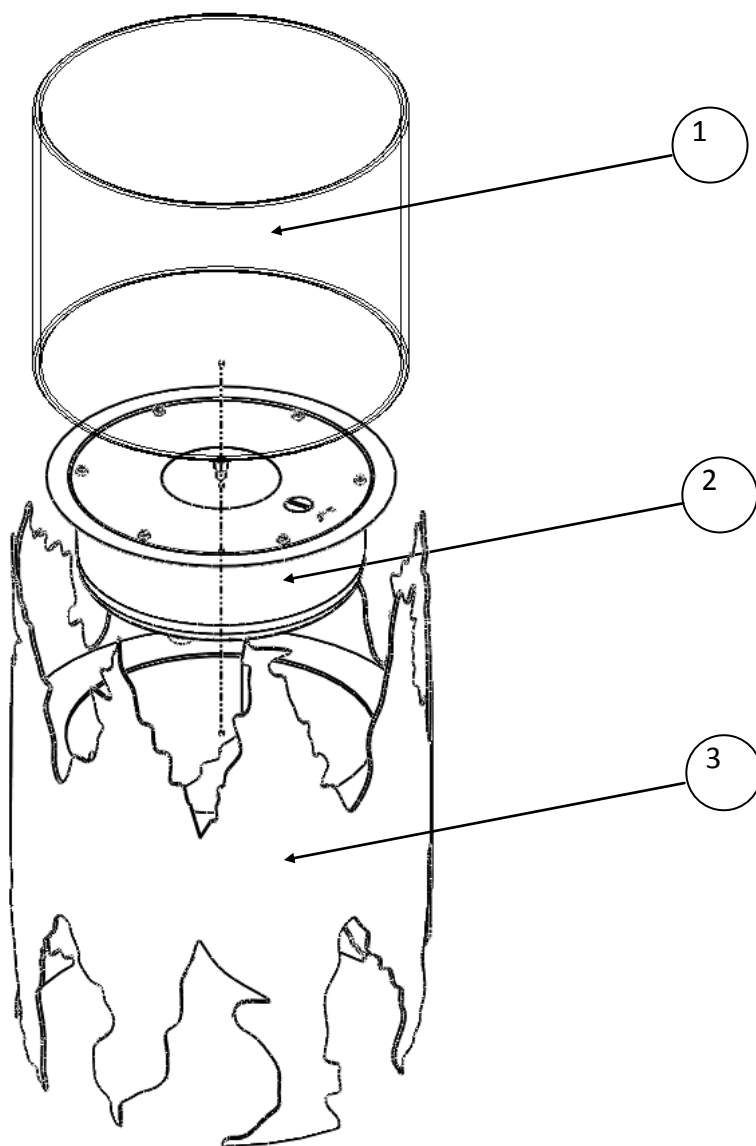

GlammFire

Cronum

1. High temperature glass;.
2. Burner VI;
3. Fireplace;

GlammFire

Recuperadores Pachinha Lda.
Zona Industrial da Lagoa, Lote G1
4950-850 CORTES - MONÇÃO
PORTUGAL

Tel(+351) 251 654 800
Fax(+351) 251 654 801
info@glammfire.com
www.glammfire.com

glamm®
fire