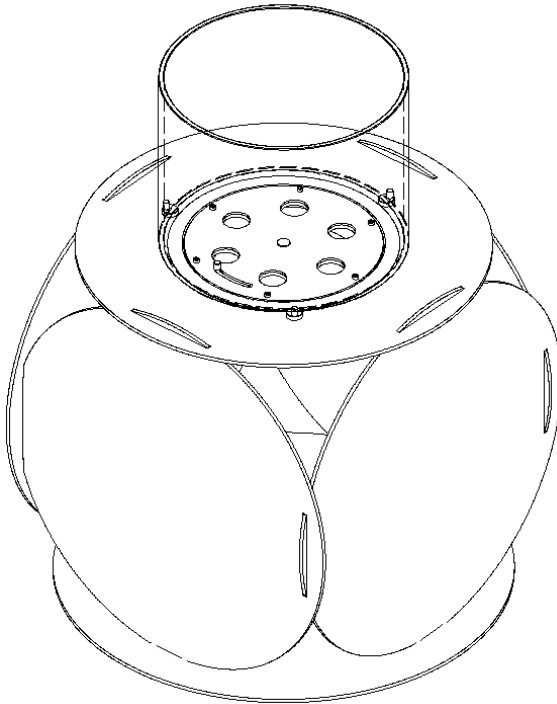

Fire Wonderland

glamm<sup>®</sup>  
fire

**Lira**

Dimensions: H 760mm x Ø580mm

Weight: 60 kg

## Supplied Material

- «Lira» Model;
- Burner;
- Base of rubber;
- High temperature glass.