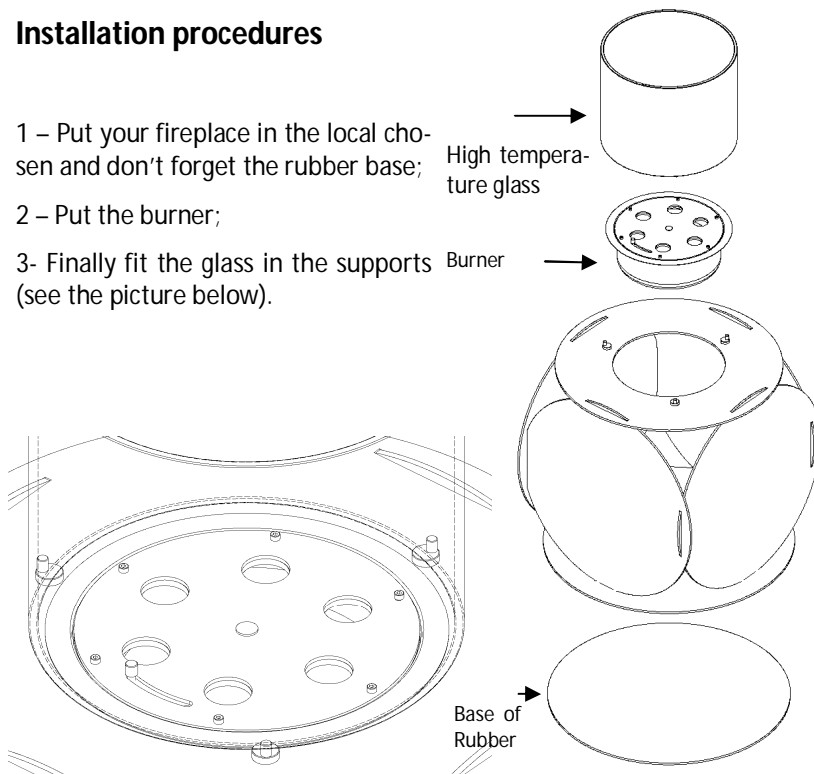

Fire Wonderland

glamm<sup>®</sup>  
fire

**Lira**

Dimensions: H 760mm x Ø580mm

Weight: 60 kg

## Installation procedures

- 1 – Put your fireplace in the local chosen and don't forget the rubber base;
- 2 – Put the burner;
- 3- Finally fit the glass in the supports (see the picture below).