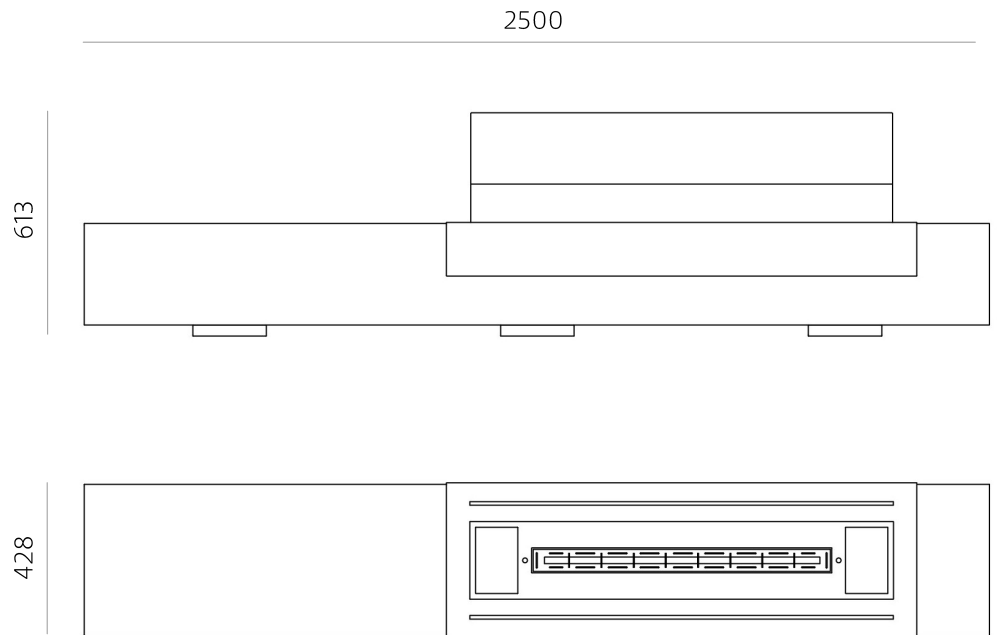

### Materials: stone/metal/ceramics

- A - 100 mm;
- B - 100 mm;
- C - 500 mm;

### Other non-flammable materials

- A - 200 mm;
- B - 250 mm;
- C - 600 mm;

GlammFire

## Dimensions

Measures in mm