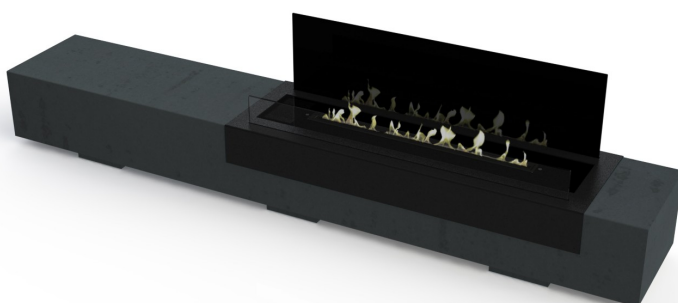

Varnished corten steel / lacquered steel