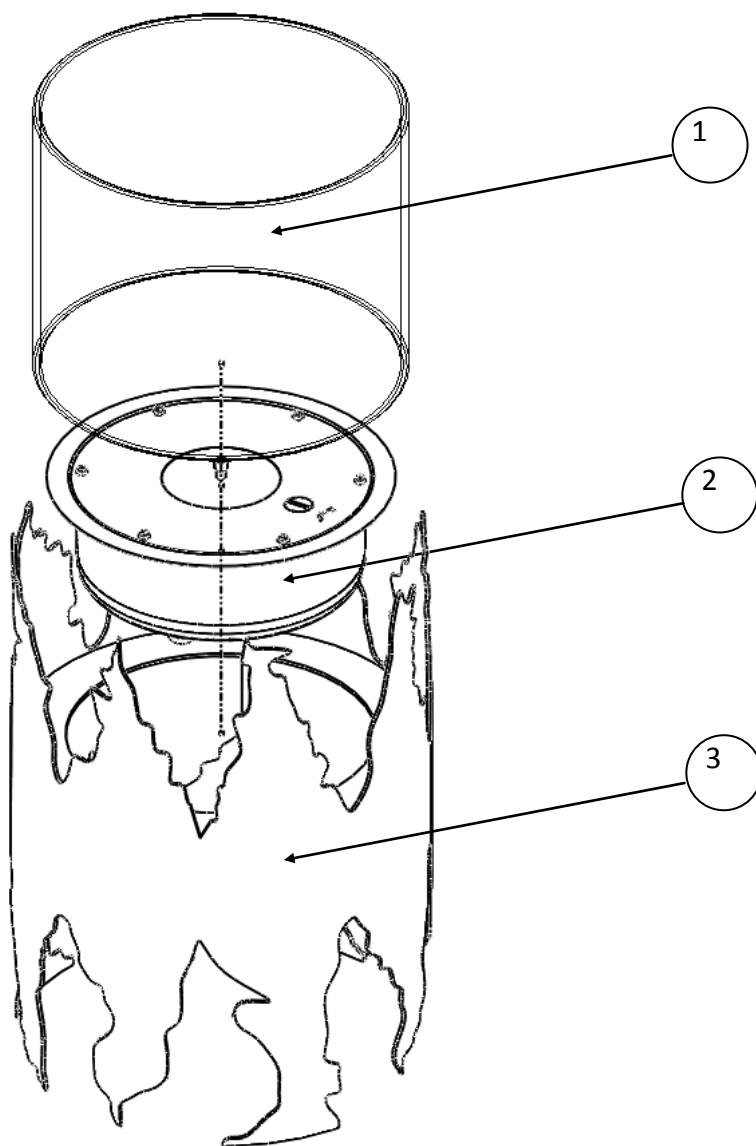

GlammFire

Tile

1. High temperature glass;
2. Burner VI;
3. Fireplace;

GlammFire

Recuperadores Pachinha Lda.
Zona Industrial da Lagoa, Lote G1
4950-850 CORTES - MONÇÃO
PORTUGAL

Tel(+351) 251 654 800
Fax(+351) 251 654 801
info@glammfire.com
www.glammfire.com

glamm®
fire