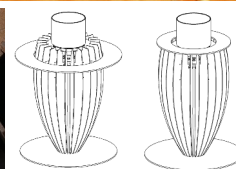

GlammFire

Tuli

Fire Wonderland

Materials//

Tuli / rusted corten steel

Inspired by nature in its purest state, Tuli distinguishes itself by its imposing posture and strong ego, where the elegance and accuracy of its lines stand out strongly. Its solidity and deep look allow it to engage in different environments, with more focus on the exterior. The terrace gets a new role.

Dimensions// 1324 h x 900 Ø mm

Weight// 239,3 kg

Accessories// tempered glass Ø 680/ tempered glass Ø 990/ support-ashtrays

Protection// temperature resistant glass

Packing Dimensions// 1230 h x 1021 w x 1021 d mm

71 h x 740 w x 740 d mm /glass Ø 680

77 h x 1040 w x 1040 d mm/glass Ø 990

Total Weight// 292,8 kg

10,26 kg/ glass Ø 680

29,88 kg/ glass Ø 990

Burner 1// 2 litres (liquid bioethanol)

Power// 2,70 kW

Burning time// Position min. 2 litres/ 6h

Position max. 2 litres/ 4h

GlammFire

Recuperadores Pachinha Lda.
Zona Industrial da Lagoa, Lote G1
4950-850 CORTES - MONÇÃO
PORTUGAL

Tel(+351) 251 654 800
Fax(+351) 251 654 801
info@glammfire.com
www.glammfire.com

/CO detector included

Fireplace with mechanical burner in accordance with German Norm DIN 4734

glamm®
fire