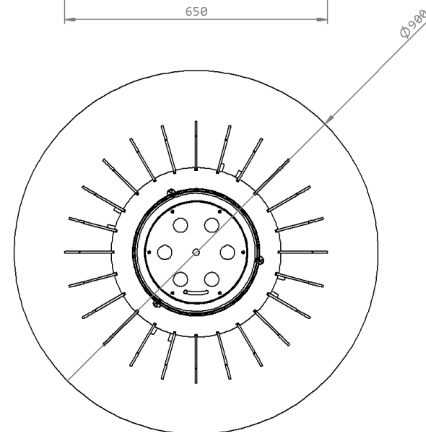

**Dimensions**// 1324 h x 900 Ø mm

**Weight**// 239,3 kg

**Accessories**// tempered glass Ø 680/ tempered glass Ø 990/ support-ashtrays

**Protection**// temperature resistant glass

**Packing Dimensions**// 1230 h x 1021 w x 1021 d mm

71 h x 740 w x 740 d mm /glass Ø 680

77 h x 1040 w x 1040 d mm/glass Ø 990

**Total Weight**// 292,8 kg

10,26 kg/ glass Ø 680

29,88 kg/ glass Ø 990

**Burner** 1// 2 litres (liquid bioethanol)

**Power**// 2,70 kW

# Tuli

third option – 4 supports

To put the supports in your fireplace you must search the right place in the sides, fit them well fixed and finally you can put the ashtrays.

Placement of the 4 supports in the position chosen (height 800mm/953mm).