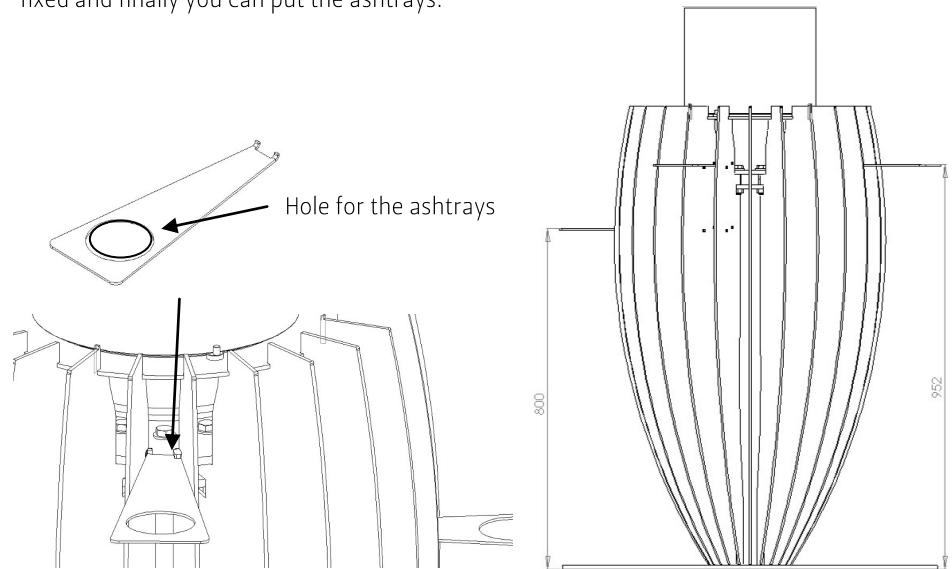

GlammFire

Tuli

third option – 4 supports

To put the supports in your fireplace you must search the right place in the sides, fit them well fixed and finally you can put the ashtrays.

Placement of the 4 supports in the position chosen (height 800mm/953mm).