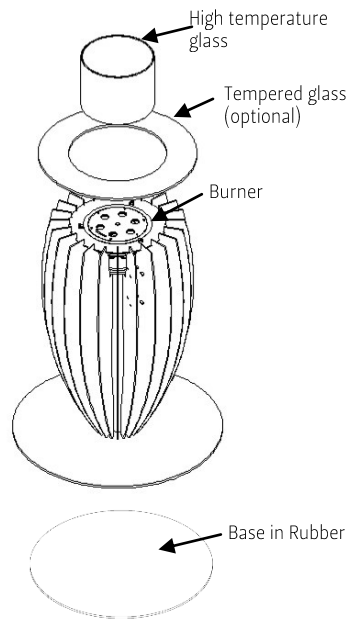

GlammFire

Tuli

(optional)

First option - Tempered glass

Second option - Tempered glass