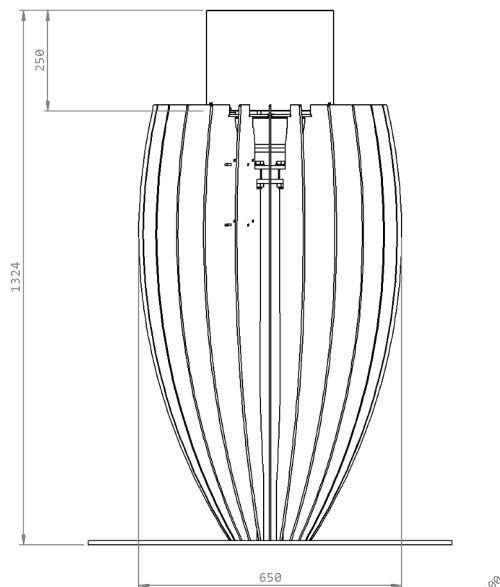

**Dimensions**// 1324 h x 900 Ø mm

**Weight**// 239,3 kg

**Accessories**// tempered glass Ø 680/ tempered glass Ø 990/ support-ashtrays

**Protection**// temperature resistant glass

**Packing Dimensions**// 1230 h x 1021 w x 1021 d mm

71 h x 740 w x 740 d mm /glass Ø 680

77 h x 1040 w x 1040 d mm/glass Ø 990

**Total Weight**// 292,8 kg

10,26 kg/ glass Ø 680

29,88 kg/ glass Ø 990

**Burner** 1// 2 litres (liquid bioethanol)

**Power**// 2,70 kW

# Tuli

third option – 4 supports

To put the supports in your fireplace you must search the right place in the sides, fit them well fixed and finally you can put the ashtrays.

Placement of the 4 supports in the position chosen (height 800mm/953mm).