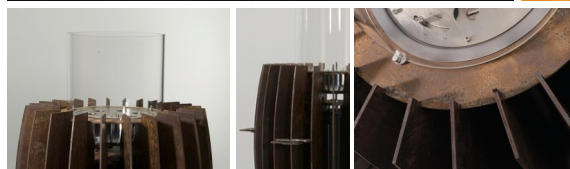

GlammFire

Tuli

Fire Wonderland

Materials//

Tuli / rusted corten steel

Inspired by nature in its purest state, Tuli distinguishes itself by its imposing posture and strong ego, where the elegance and accuracy of its lines stand out strongly. Its solidity and deep look allow it to engage in different environments, with more focus on the exterior. The terrace gets a new role.

Dimensions// 1324 h x 900 Ø mm

Weight// 239,3 kg

Accessories// tempered glass Ø 680/ tempered glass Ø 990/ support-ashtrays

Protection// temperature resistant glass

Packing Dimensions// 1230 h x 1021 w x 1021 d mm

71 h x 740 w x 740 d mm /glass Ø 680

77 h x 1040 w x 1040 d mm/glass Ø 990

Total Weight// 292,8 kg

10,26 kg/ glass Ø 680

29,88 kg/ glass Ø 990

Burner 1// 2 litres (liquid bioethanol)

Power// 2,70 kW

Burning time// Position min. 2 litres/ 6h

Position max. 2 litres/ 4h

GlammFire

Recuperadores Pachinha Lda.
Zona Industrial da Lagoa, Lote G1
4950-850 CORTES - MONÇÃO
PORTUGAL

Tel(+351) 251 654 800
Fax(+351) 251 654 801
info@glammfire.com
www.glammfire.com

/CO detector included

Fireplace with mechanical burner in accordance with German Norm DIN 4734

glamm®
fire