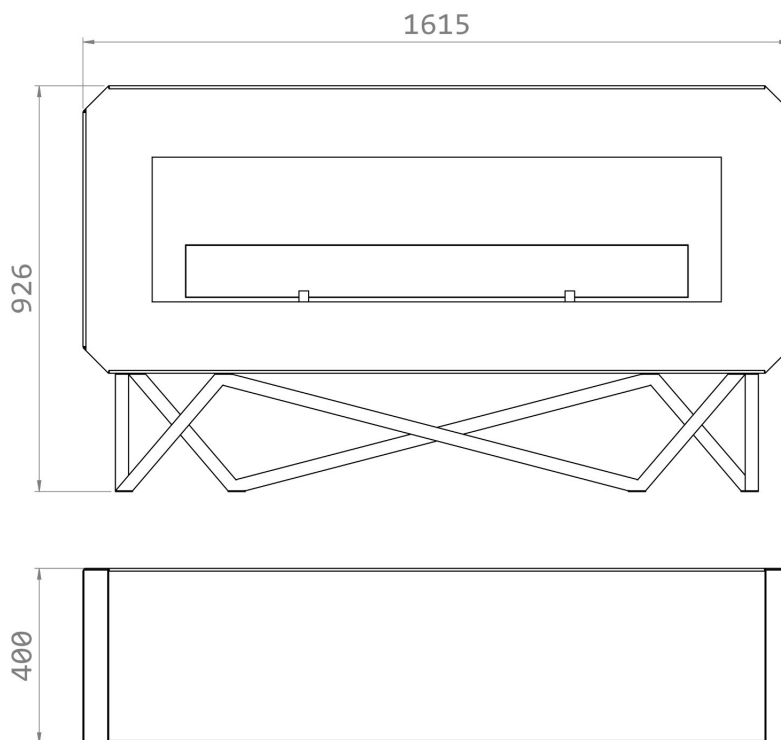

### Materials: stone/metal/ceramics

- A – 100 mm;
- B – 100 mm;
- C – 500 mm;

## Overall Dimensions

#### Dimensions//

1615 w x 400 d x 926 h mm