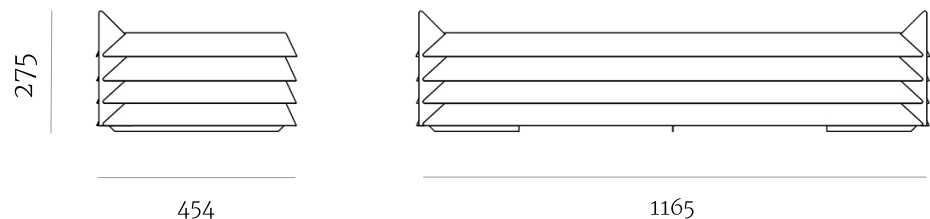

YORK Kit 3D 1000

GlammFire

Recuperadores Pachinha Lda.
Zona Industrial da Lagoa, Lote G1
4950-850 CORTES - MONÇÃO
PORTUGAL

Tel(+351) 251 654 800
Fax(+351) 251 654 801
info@glammfire.com
www.glammfire.com

PT11683-A

measures in mm

glamm®
fire