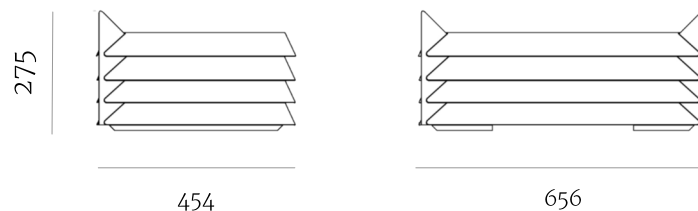

GlammFire

York KIT 3D

Technical Characteristics

Materials // 01 | Lacquered carbon steel / brushed stainless steel
02 | Brushed stainless steel / lacquered carbon steel
03 | Rusted corten steel / lacquered carbon steel

Dimensions kit 3D 500// 656 w x 275 h x 454 d mm
kit 3D 1000// 1165 w x 275 h x 454 d mm

Weight kit 3D 500// 30Kg
kit 3D 1000// 40kg

Voltage // 220 / 240 V/ 50 Hz
Capacity kit 3D 500// 1,3 (decalcified water)
kit 3D 1000// 2,6 litros (decalcified water)

Autonomy// 8:00 hours
*Remote control// included
*Wall switch// included
*Decorative upper sheet// included

Technical Drawing

YORK Kit 3D 500

YORK Kit 3D 1000

GlammFire

Recuperadores Pachinha Lda.
Zona Industrial da Lagoa, Lote G1
4950-850 CORTES - MONÇÃO
PORTUGAL

Tel(+351) 251 654 800
Fax(+351) 251 654 801
info@glammfire.com
www.glammfire.com

PT11683-A

measures in mm

glamm®
fire