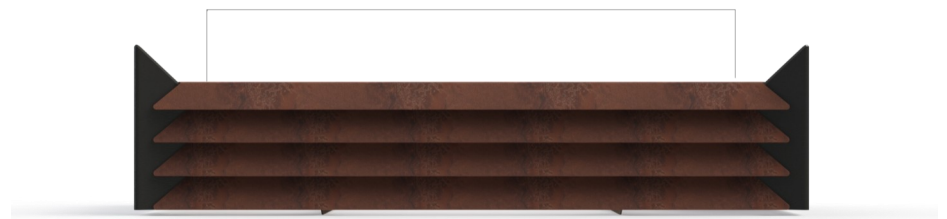

03 | **Rusted corten steel / Lacquered steel**

GlammFire

Recuperadores Pachinha Lda.
Zona Industrial da Lagoa, Lote G1
4950-850 CORTES - MONÇÃO
PORTUGAL

Tel(+351) 251 654 800
Fax(+351) 251 654 801
info@glammfire.com
www.glammfire.com

glamm®
fire