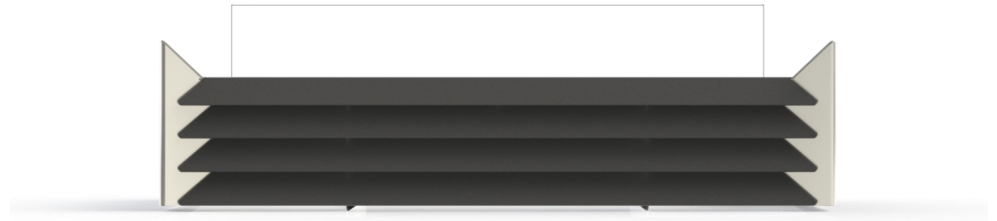

GlammFire

York KIT 3D

01 | **Black fine texture metallic / Brushed stainless steel**