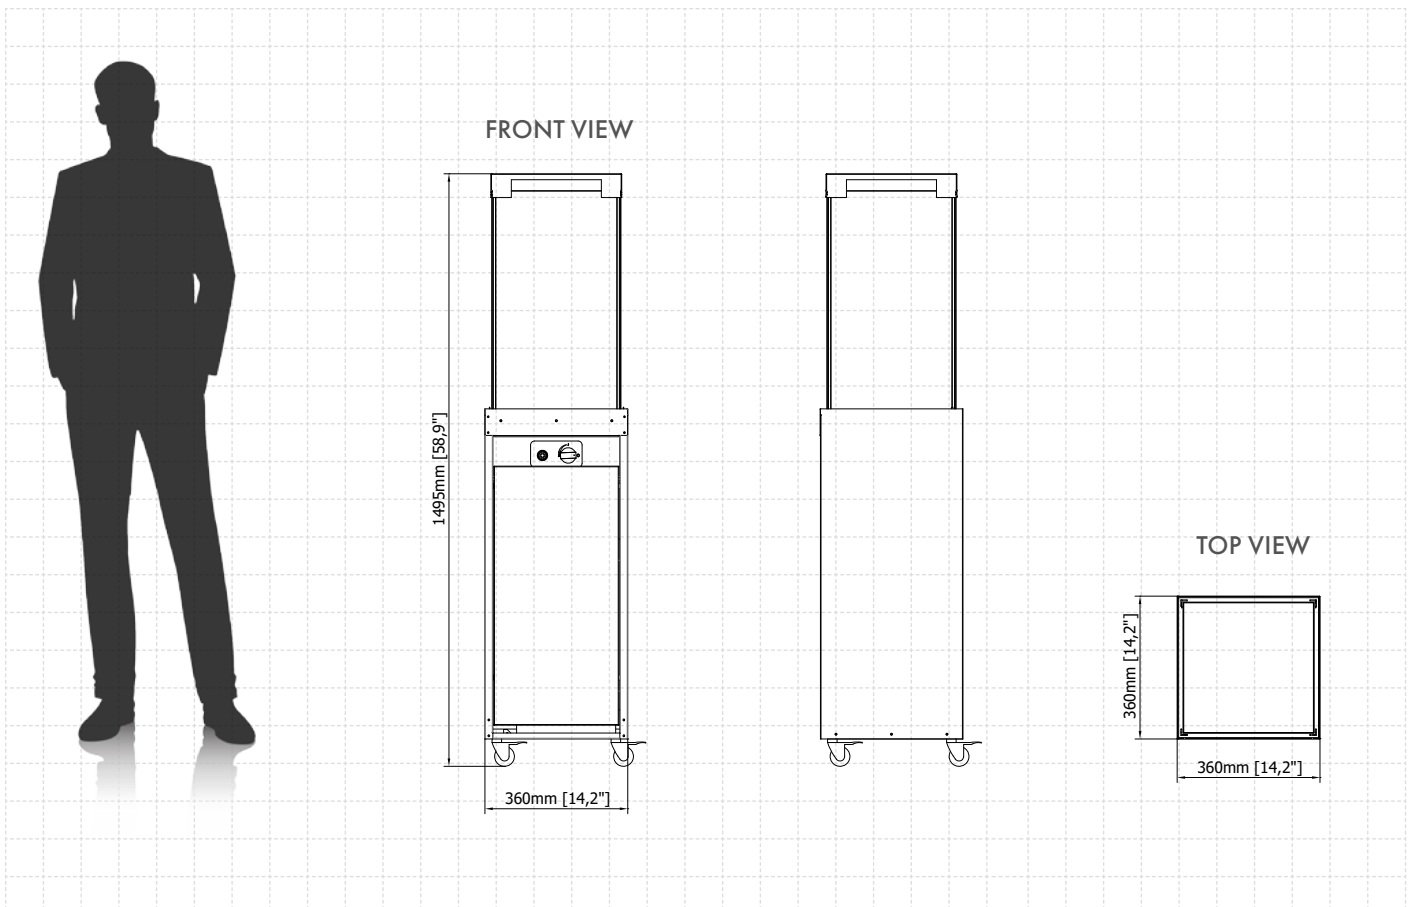

Faro

(Gas Technology)

Fuel type	LPG
Heat output	max. 5.6 - 7.0 kW
Gas consumption	max. 0.4 - 0.5 kg/h burning time up to 55h
Gas pressure	37 mbar
Flame height regulation	yes
Weight	20 kg
Flue	not required
Power supply	AAA battery powered control panel
Materials	galvanized steel, tempered glass
Decorative accessories	black glass pebbles
Application	for outdoor use only