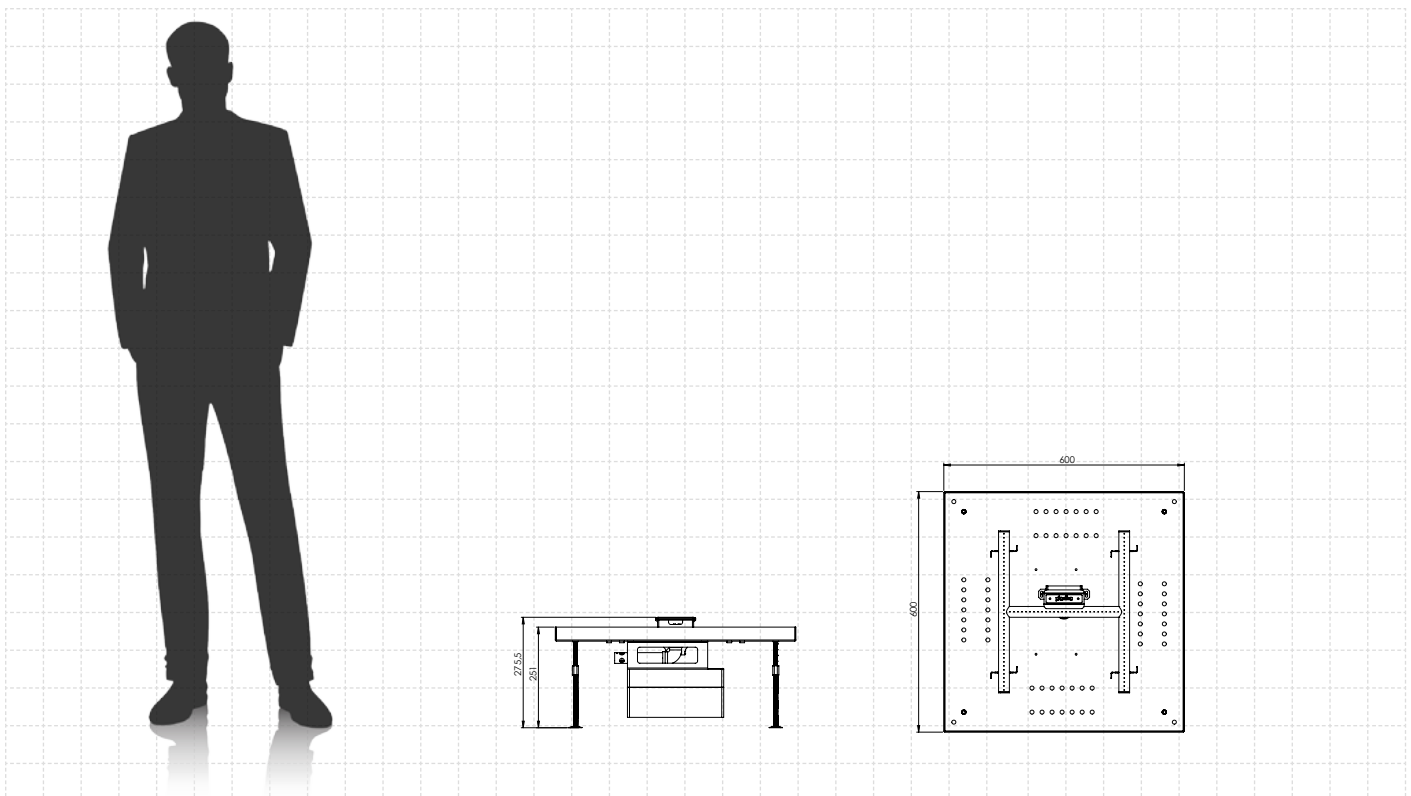

CONTROL OPTIONS

optional

optional

compatible

'MyFire' APP

Control the fire with your smartphone!

custom size and shape
available on request

All product specifications and data are subject to change without notice and are believed to be accurate as of the date hereof. Planika Sp. z o.o., its affiliates, agents, and employees, and all persons acting on its or their behalf (collectively, "Planika Sp. z o.o."), disclaim any and all liability for any errors, inaccuracies or incompleteness contained in any document or in any other disclosure relating to any product. To the maximum extent permitted by applicable law, Planika Sp. z o.o. disclaims any and all liability arising out of the application or use of any product. This document does not expand or otherwise modify Planika Sp. z o.o.'s terms and conditions of purchase, including but not limited to the warranty expressed therein. No license, express or implied, by estoppel or otherwise, to any intellectual property rights is granted by this document or by any conduct of Planika Sp. z o.o.. Customers using or selling Planika Sp. z o.o.'s products not expressly indicated for use in such applications do so entirely at their own risk and agree to fully indemnify Planika Sp. z o.o. for any damages arising or resulting from such use or sale. The images are indicative only.