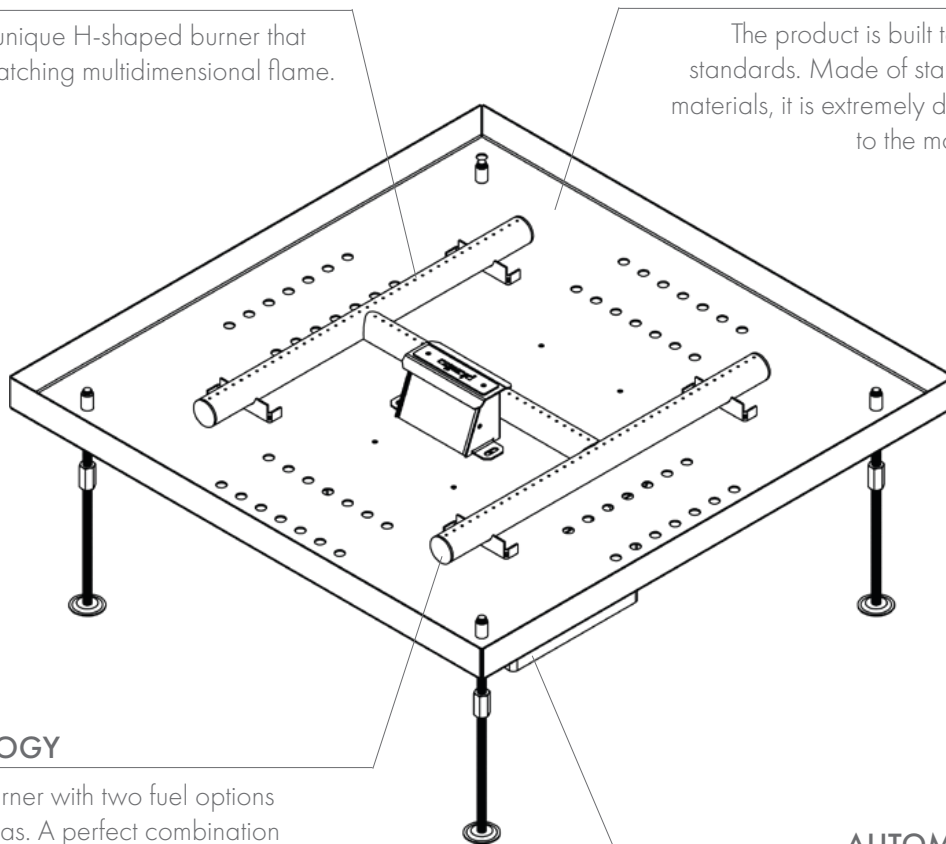

GALIO H INSERT AUTOMATIC

AUTOMATIC OUTDOOR GAS BURNER

Gas Technology

H-SHAPED BURNER

This Galio has a unique H-shaped burner that creates an eye-catching multidimensional flame.

BEST BUILD QUALITY

The product is built to the highest quality standards. Made of stainless steel and best materials, it is extremely durable and resistant to the most harsh conditions.

GAS TECHNOLOGY

A gas fireplace burner with two fuel options - LPG or Natural Gas. A perfect combination for custom outdoor fire designs.

AUTOMATIC CONTROL

The device is controlled by an electronic system. To start the device or adjust the height of the flame you can use the Wall Switch control panel, remote or mobile application via the WiFi module. Galio is also compatible with Smart Home Systems.

OPTIONAL REMOTE CONTROL

Control the fire with the included remote, app on your smartphone or home automation system.

Galio H Insert Automatic

(Gas Technology)

Fuel type	Natural Gas / LPG
Heat output	(NG) max. 9.4 kW (LPG) max. 11.8 kW
Gas consumption	(NG) max. 1.0 m ³ /h (LPG) max. 0.93 kg/h
Gas pressure	(NG) 20 mbar (LPG) 37 mbar
Total gas hose length	4 meters (measured from valve to pressure regulator)
Weight	23.6 kg
Power supply	remote: 2x 1.5V AAA batteries receiver: 4x 1.5V AA Wi-Fi: 6V DC
Flue	not required
Flame height regulation	yes
Materials	steel
Decorative accessories	black diamond stones
Application	for outdoor use only