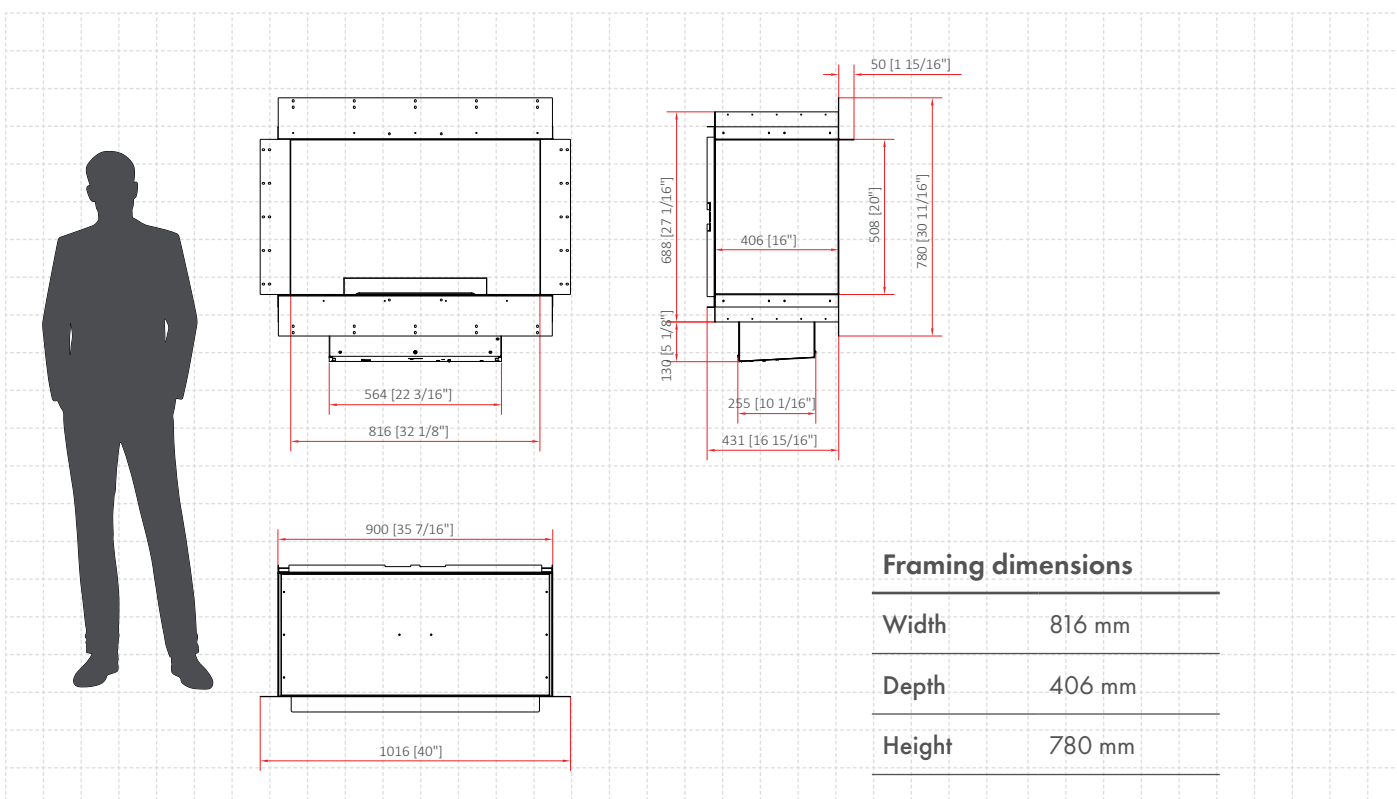

CONTROL OPTIONS

included

included

optional

'PLANIKA BEV' APP

Control the fire with your smartphone!

Framing dimensions

Width	816 mm
Depth	406 mm
Height	780 mm