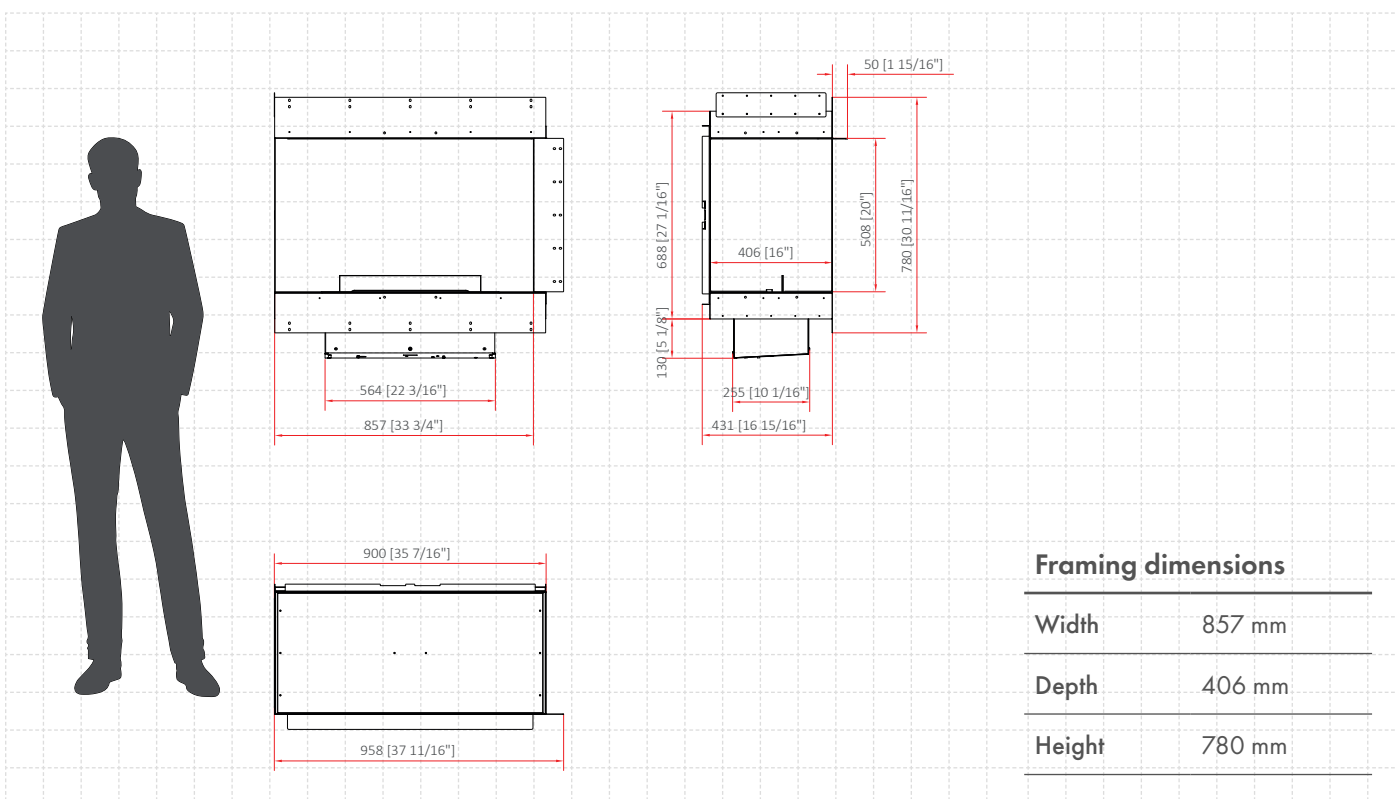

Forma 800 Left Corner

Burner model	FLA4 590
Fuel tank capacity	3.1 L
Maximum burn time	5 hours
Maximum heat output	3.1 kW
Minimum room cubature	31 m³
Flame height regulation	6 stages
Weight	58.6 kg
Fuel type	bioethanol 95 - 96,6%
Flue	not required
Air change rate	1 space volume per hour
Power supply	230 V
Finish	black powder coating
Materials	steel, galvanized steel, tempered glass
Application	for indoor use only

CONTROL OPTIONS

included

included

optional

'PLANIKA BEV' APP

Control the fire with your smartphone!