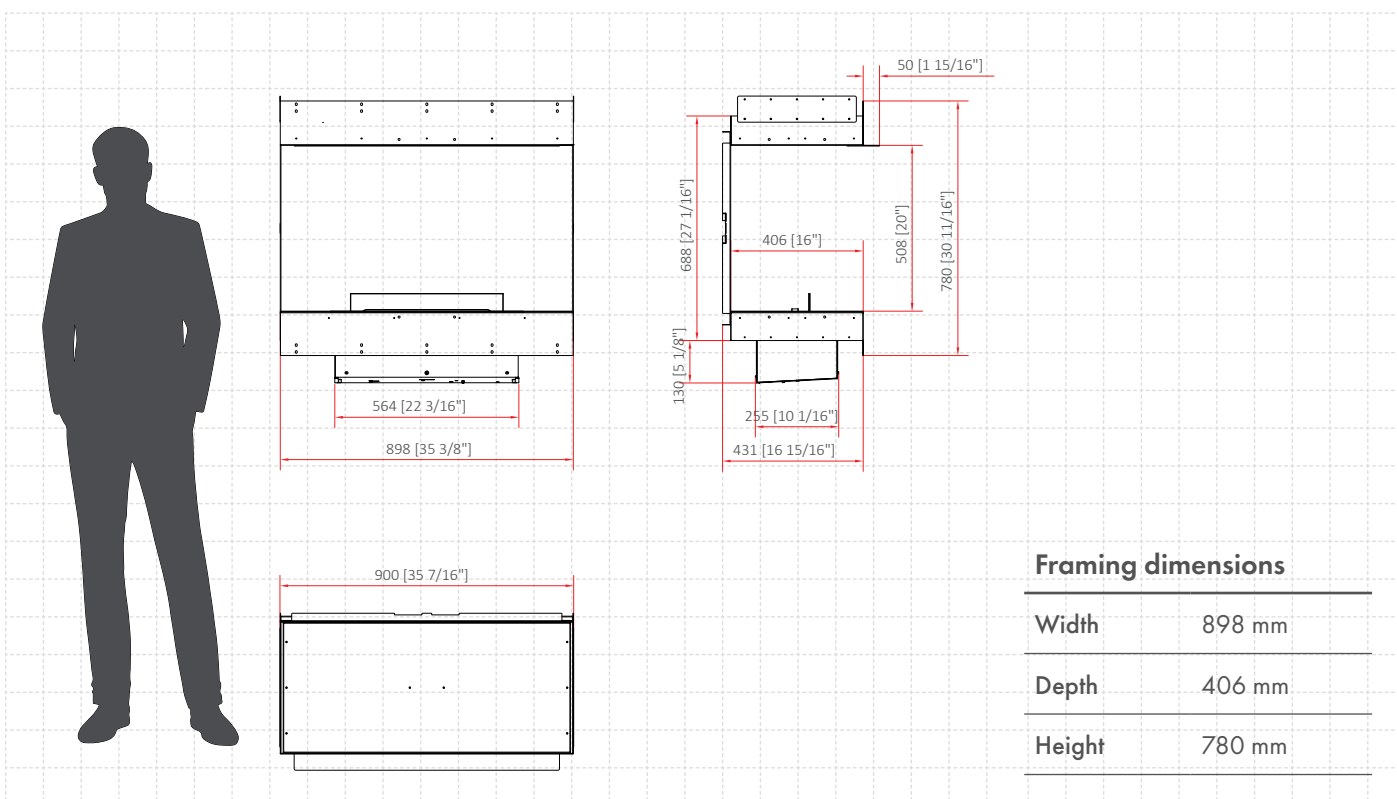

Forma 800 Three-Sided

Burner model	FLA4 590
Fuel tank capacity	3.1 L
Maximum burn time	5 hours
Maximum heat output	3.1 kW
Minimum room cubature	31 m³
Flame height regulation	6 stages
Weight	56.0 kg
Fuel type	bioethanol 95 - 96,6%
Flue	not required
Air change rate	1 space volume per hour
Power supply	230 V
Finish	black powder coating
Materials	steel, galvanized steel, tempered glass
Application	for indoor use only

CONTROL OPTIONS

included

included

optional

'PLANIKA BEV' APP

Control the fire with your smartphone!