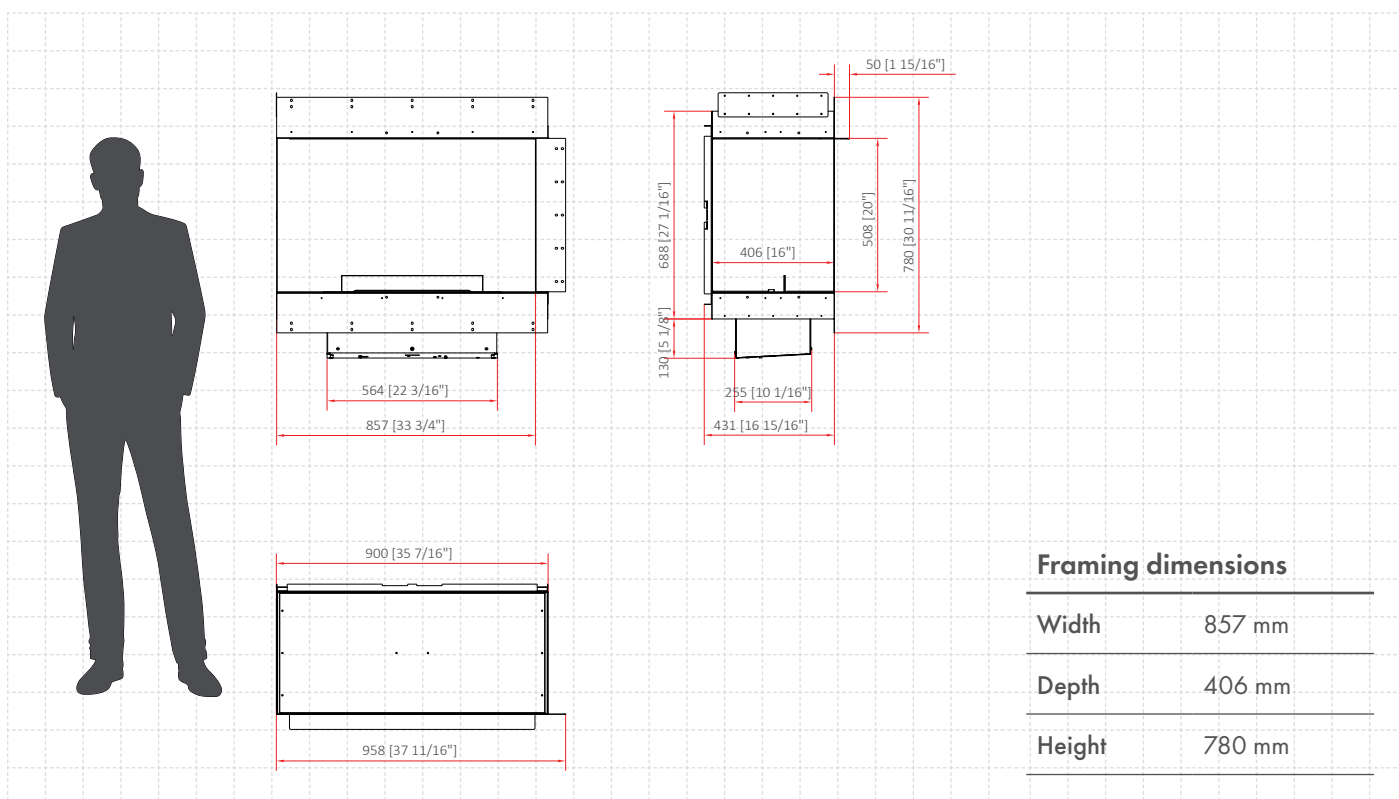

Forma 800 Left Corner

Burner model	FLA4 590
Fuel tank capacity	3.1 L
Maximum burn time	5 hours
Maximum heat output	3.1 kW
Minimum room cubature	31 m ³
Flame height regulation	6 stages
Weight	58.6 kg
Fuel type	bioethanol 95 - 96,6%
Flue	not required
Air change rate	1 space volume per hour
Power supply	230 V
Finish	black powder coating
Materials	steel, galvanized steel, tempered glass
Application	for indoor use only

CONTROL OPTIONS

included

included

optional

'PLANIKA BEV' APP

Control the fire with your smartphone!

Framing dimensions

Width	857 mm
Depth	406 mm
Height	780 mm