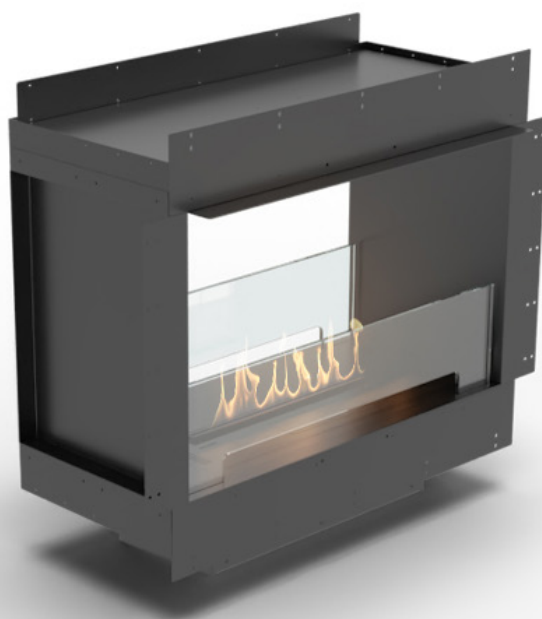

FORMA 800 LEFT CORNER

WITH FLA4 590 AUTOMATIC BEV® BURNER

Net Zero fireplace with the BEV Technology®

ZERO CLEARANCE FIREBOX

The ultimate firebox with our zero clearance design allows you to seamlessly integrate the fireplace into combustible materials and mount your TV directly above the fireplace.

Forma 800 Left Corner

Burner model	FLA4 590
Fuel tank capacity	3.1 L
Maximum burn time	5 hours
Maximum heat output	3.1 kW
Minimum room cubature	31 m ³
Flame height regulation	6 stages
Weight	58.6 kg
Fuel type	bioethanol 95 - 96,6%
Flue	not required
Air change rate	1 space volume per hour
Power supply	230 V
Finish	black powder coating
Materials	steel, galvanized steel, tempered glass
Application	for indoor use only

CONTROL OPTIONS

included

included

optional

'PLANIKA BEV' APP

Control the fire with your smartphone!

Framing dimensions

Width	857 mm
Depth	406 mm
Height	780 mm

FORMA 800 TUNNEL

WITH FLA4 590 AUTOMATIC BEV[®] BURNER

Net Zero fireplace with the BEV Technology[®]

ZERO CLEARANCE FIREBOX

The ultimate firebox with our zero clearance design allows you to seamlessly integrate the fireplace into combustible materials and mount your TV directly above the fireplace.