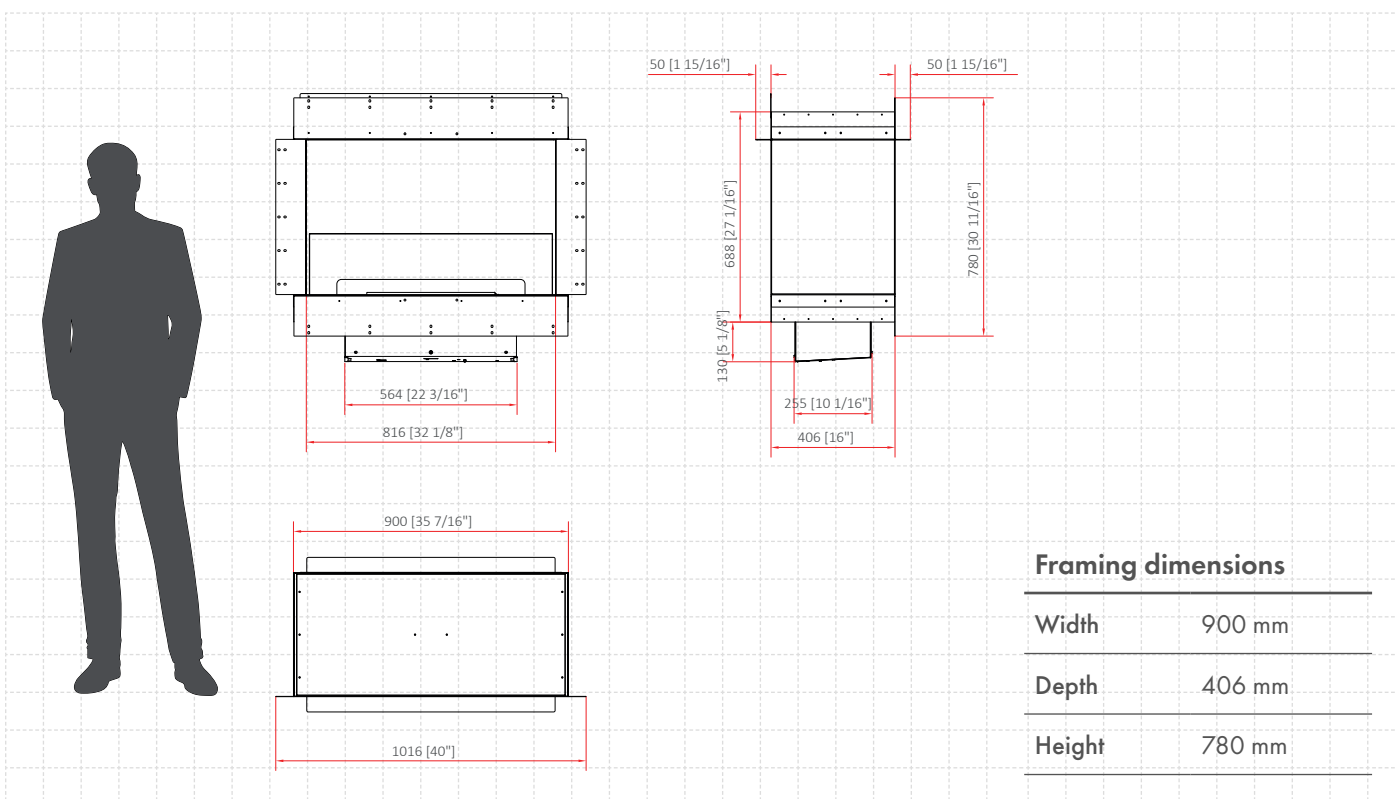

Forma 800 Tunnel

Burner model	FLA4 590
Fuel tank capacity	3.1 L
Maximum burn time	5 hours
Maximum heat output	3.1 kW
Minimum room cubature	31 m³
Flame height regulation	6 stages
Weight	58.7 kg
Fuel type	bioethanol 95 - 96,6%
Flue	not required
Air change rate	1 space volume per hour
Power supply	230 V
Finish	black powder coating
Materials	steel, galvanized steel, tempered glass
Application	for indoor use only

CONTROL OPTIONS

included

included

optional

'PLANIKA BEV' APP

Control the fire with your smartphone!