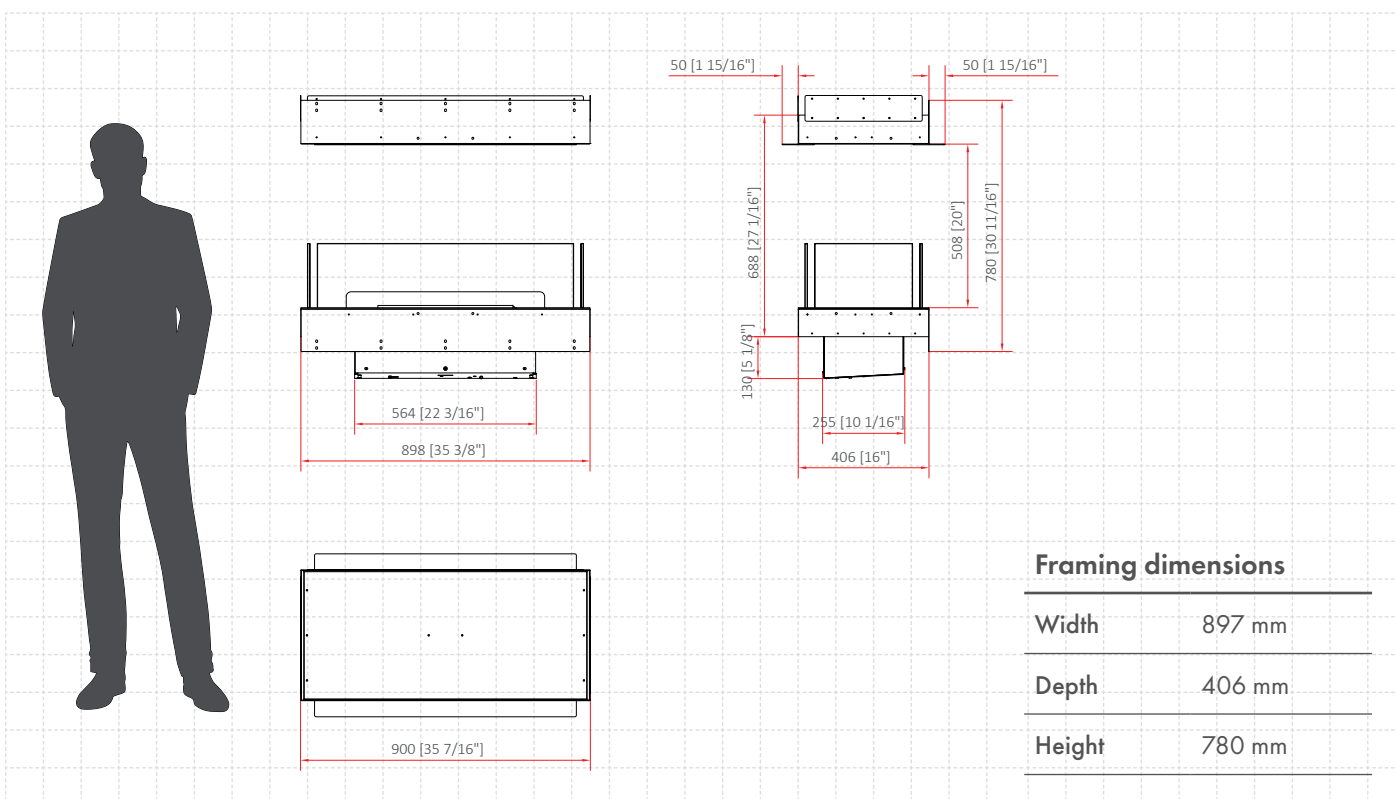

Forma 800 Island

Burner model	FLA4 590
Fuel tank capacity	3.1 L
Maximum burn time	5 hours
Maximum heat output	3.1 kW
Minimum room cubature	31 m³
Flame height regulation	6 stages
Weight	54.3 kg
Fuel type	bioethanol 95 - 96,6%
Flue	not required
Air change rate	1 space volume per hour
Power supply	230 V
Finish	black powder coating
Materials	steel, galvanized steel, tempered glass
Application	for indoor use only

CONTROL OPTIONS

included

included

optional

'PLANIKA BEV' APP

Control the fire with your smartphone!