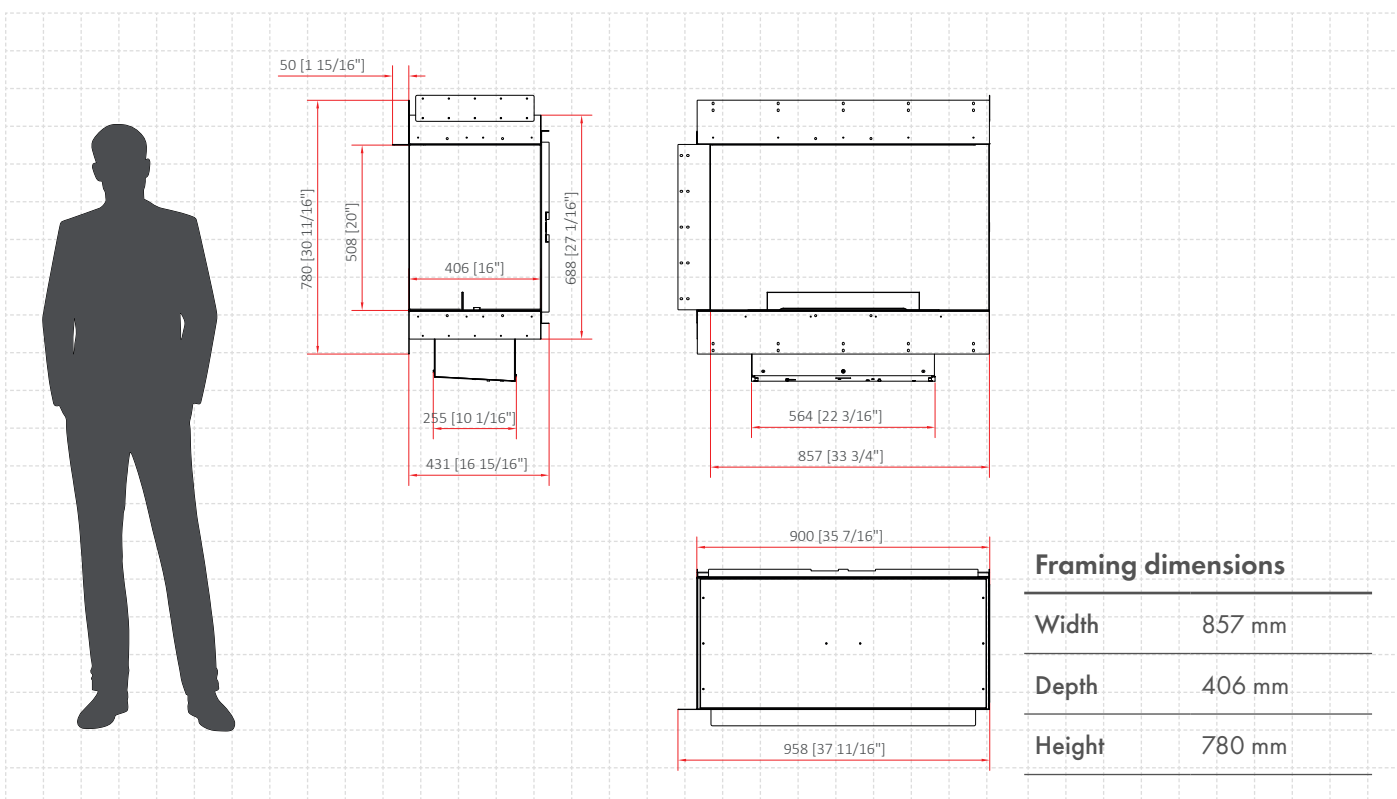

Forma 800 Right Corner

Burner model	FLA4 590
Fuel tank capacity	3.1 L
Maximum burn time	5 hours
Maximum heat output	3.1 kW
Minimum room cubature	31 m³
Flame height regulation	6 stages
Weight	58.6 kg
Fuel type	bioethanol 95 - 96,6%
Flue	not required
Air change rate	1 space volume per hour
Power supply	230 V
Finish	black powder coating
Materials	steel, galvanized steel, tempered glass
Application	for indoor use only

CONTROL OPTIONS

included

included

optional

'PLANIKA BEV' APP

Control the fire with your smartphone!