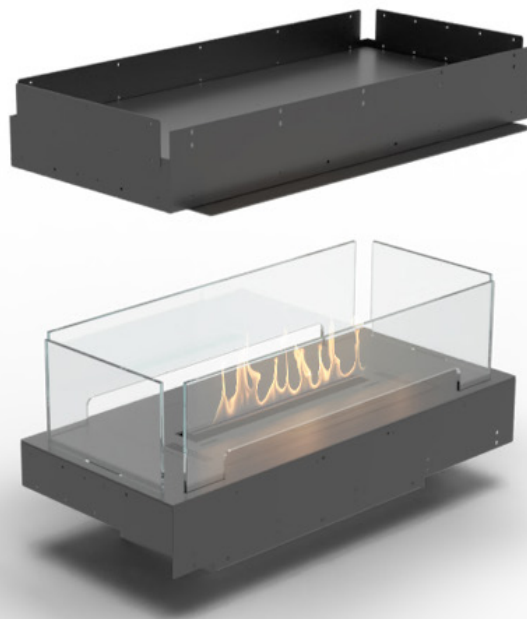

Forma 800 Left Corner

Burner model	FLA4 590
Fuel tank capacity	3.1 L
Maximum burn time	5 hours
Maximum heat output	3.1 kW
Minimum room cubature	31 m ³
Flame height regulation	6 stages
Weight	58.6 kg
Fuel type	bioethanol 95 - 96,6%
Flue	not required
Air change rate	1 space volume per hour
Power supply	230 V
Finish	black powder coating
Materials	steel, galvanized steel, tempered glass
Application	for indoor use only

FORMA 800 ISLAND

WITH FLA4 590 AUTOMATIC BEV® BURNER

Net Zero fireplace with the BEV Technology®

ZERO CLEARANCE FIREBOX

The ultimate firebox with our zero clearance design allows you to seamlessly integrate the fireplace into combustible materials and mount your TV directly above the fireplace.