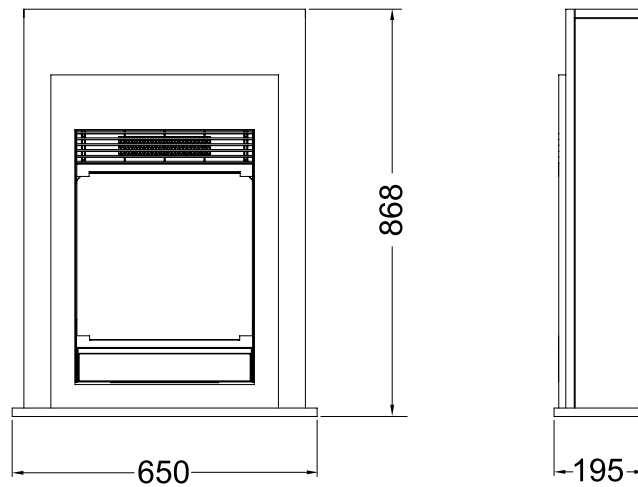

Installation

Freestanding model.

		Bellini White	Bellini Black
General specifications	Fire system	Optiflame®	Optiflame®
	Article number	211149	211132
	EAN code	5011139211149	5011139211132
	Model	Freestanding	Freestanding
	View of the fire	Front	Front
	Colour	White with White frame	White with black frame
	Decoration / fuel bed	Logset	Logset
Product size	Measurements view of the fire (WxH) (cm)	34x38	34x38
	Outside dimensions WxHxD (cm)	65x86,8x19,5	65x86,8x19,5
Features	Heat output	Yes	Yes
	Thermostat	Yes	Yes
	Remote control	Yes	Yes
	Manual controlling directly at the fireplace possible yes / no	Yes	Yes
	Light module	LED	LED
	Sound module	No	No
	Colour effects settings	No	No
Power consumption	Heat setting 1 in W	750	750
	Heat setting 2 in W	1500	1500
	Flame only operation in W	10W	10W
	Max. consumption	1500W	1500W
Voltage	Voltage/Electrical frequency	230V/50Hz	230V/50Hz
Specifications	Product weight in kg	21,5	21,5
	Length of the cord	1,5 m	1,5 m
	Warranty	2 years	2 years