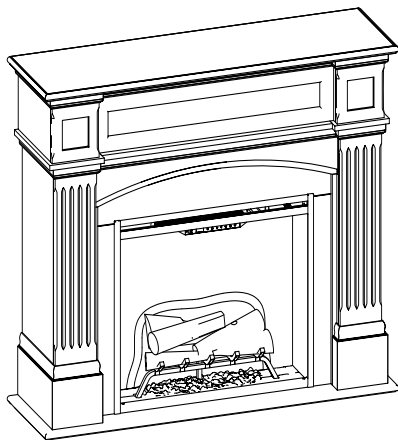

Touch Control

Fireplace can also be operated via button display on the fireplace.

Timer

Adjustable up to 8 hours.

Plug and Play

Easy to connect to a standard socket for instant atmosphere.

Installation

Freestanding model.

Haydn

Unit dimensions

All dimensions are in mm

		Haydn
General specifications	Fire system	Revillusion®
	Article number	210494
	EAN code	5011139210494
	Model	Freestanding
	View of the fire	Front
	Colour	Front
	Decoration / fuel bed	White, incl. wood finish on top. Black finish on the bottom
Product size	Measurements view of the fire (WxH) (cm)	LED-Logset, incl. colour option
	Outside dimensions WxHxD (cm)	75x58
Features	Heat output	141x121x41
	Thermostat	Yes
	Remote control	Yes
	Manual controlling directly at the fireplace possible yes / no	Yes
	Light module	Yes
	Sound module	LED
	Colour effects settings	No
Power consumption	Heat setting 1 in W	Yes
	Heat setting 2 in W	2000
	Flame only operation in W	-
	Max. consumption	15W
Voltage	Voltage/Electrical frequency	2000W
Specifications	Product weight in kg	230V/50Hz
	Length of the cord	1,5 m
	Warranty	2 years