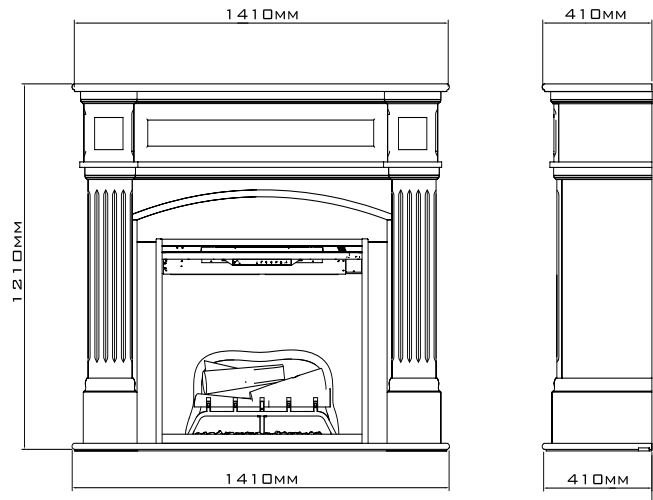

Touch Control

Fireplace can also be operated via button display on the fireplace.

Timer

Adjustable up to 8 hours.

Plug and Play

Easy to connect to a standard socket for instant atmosphere.

Installation

Freestanding model.

Haydn

Unit dimensions

All dimensions are in mm

		Haydn
General specifications	Fire system	Revillusion®
	Article number	210494
	EAN code	5011139210494
	Model	Freestanding
	View of the fire	Front
	Colour	Front
	Decoration / fuel bed	White, incl. wood finish on top. Black finish on the bottom
Product size	Measurements view of the fire (WxH) (cm)	LED-Logset, incl. colour option
	Outside dimensions WxHxD (cm)	75x58
Features	Heat output	141x121x41
	Thermostat	Yes
	Remote control	Yes
	Manual controlling directly at the fireplace possible yes / no	Yes
	Light module	Yes
	Sound module	LED
	Colour effects settings	No
Power consumption	Heat setting 1 in W	Yes
	Heat setting 2 in W	2000
	Flame only operation in W	-
	Max. consumption	15W
Voltage	Voltage/Electrical frequency	2000W
Specifications	Product weight in kg	230V/50Hz
	Length of the cord	1,5 m
	Warranty	2 years