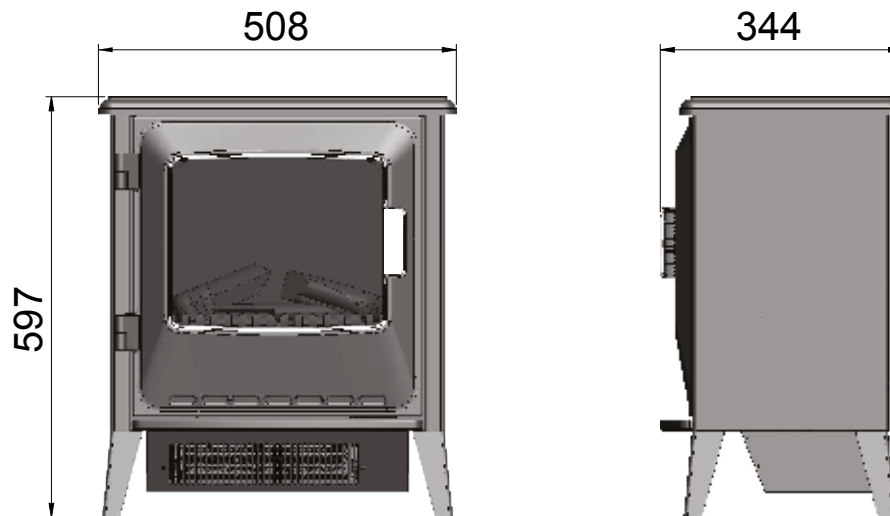

Installation

Freestanding model.

Lucia

Unit dimensions

All dimensions are in mm

		Lucia
General specifications	Fire system	Optiflame®
	Article number	211255
	EAN code	5011139211255
	Model	Freestanding
	View of the fire	Front
	Colour	Black
	Decoration / fuel bed	Logset
Product size	Measurements view of the fire (WxH) (cm)	38x25
	Outside dimensions WxHxD (cm)	50,8x59,7x34,4
Features	Heat output	Yes
	Thermostat	Yes
	Remote control	Yes
	Manual controlling directly at the fireplace possible yes / no	Yes
	Light module	LED
	Sound module	No
	Colour effects settings	No
Power consumption	Heat setting 1 in W	900
	Heat setting 2 in W	1800
	Flame only operation in W	10W
	Max. consumption	1800W
Voltage	Voltage/Electrical frequency	230V/50Hz
Specifications	Product weight in kg	16
	Length of the cord	1,5 m
	Warranty	2 years