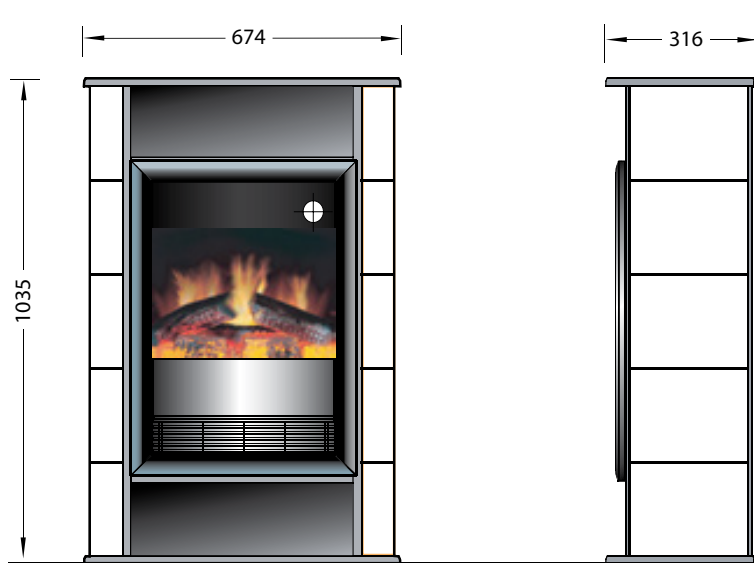

Scandic

Optiflame® | 230V/50Hz | 2000 Watt

A well balanced oval geometry characterizes the Scandic, with a design that was inspired on an original Swedish stove. A log compartment is inside to enhance its looks, as well as a storage shelf on top, to personalize it to your interior style. Thanks to its electric Optiflame® fire the Scandic is extremely simple to install and can be enjoyed all year round.

- Modern Scandinavian styled fireplace with log storage compartment
- Oval shape with white tile look alike on the side
- Storage compartment on top for decoration
- Rotary thermostat for temperature control
- The unique charm of the fireplace can be enjoyed 365 days a year using the flames without the heat

Multi-function Remote

Control all functions of the fireplace from the comfort of your chair.

Touch Control

Fireplace can also be operated via button display on the fireplace.

Plug and Play

Easy to connect to a standard socket for instant atmosphere.

Installation

Freestanding model.

		Scandic
General specifications	Fire system	Optiflame®
	Article number	208200
	EAN code	5011139208200
	Model	Freestanding
	View of the fire	Front
	Colour	White
	Decoration / fuel bed	Logset
Product size	Measurements view of the fire (WxH) (cm)	37x38
	Outside dimensions WxHxD (cm)	67,4x103,5x31,6
Features	Heat output	Yes
	Thermostat	Yes
	Remote control	Yes
	Manual controlling directly at the fireplace possible yes / no	Yes
	Light module	LED
	Sound module	No
	Colour effects settings	No
Power consumption	Heat setting 1 in W	1000
	Heat setting 2 in W	2000
	Flame only operation in W	10W
	Max. consumption	2000W
Voltage	Voltage/Electrical frequency	230V/50Hz
Specifications	Product weight in kg	4
	Length of the cord	1,5 m
	Warranty	2 years