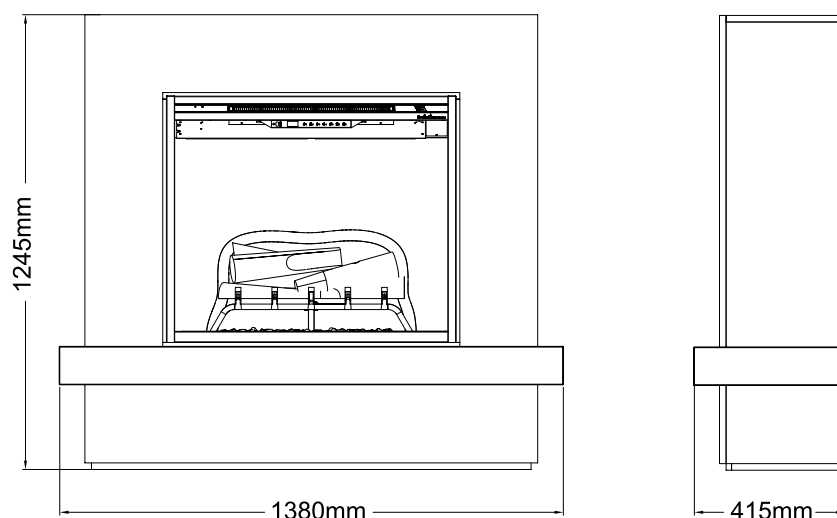

Touch Control

Fireplace can also be operated via button display on the fireplace.

Plug and Play

Easy to connect to a standard socket for instant atmosphere.

Installation

Freestanding model

		Sherwood
General specifications	Fire system	Revillusion®
	Article number	210937
	EAN code	5011139210937
	Model	Freestanding
	View of the fire	Front
	Colour	White
	Decoration / fuel bed	LED-Logset, incl. colour option
Product size	Measurements view of the fire (WxH) (cm)	75x58
	Outside dimensions WxHxD (cm)	138x124,5x41,5
Features	Heat output	Yes
	Thermostat	Yes
	Remote control	Yes
	Manual controlling directly at the fireplace possible yes / no	Yes
	Light module	LED
	Sound module	No
	Colour effects settings	Yes
Power consumption	Heat setting 1 in W	2000
	Heat setting 2 in W	-
	Flame only operation in W	15W
	Max. consumption	2000W
Voltage	Voltage/Electrical frequency	230V/50Hz
Specifications	Product weight in kg	81
	Length of the cord	1,5 m
	Warranty	2 years