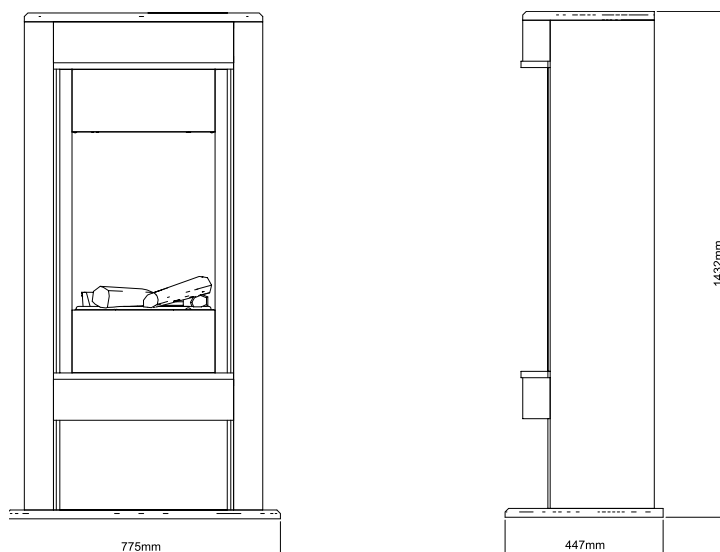

- Modern Scandinavian design almost 150 cm high
- Oval body with high-gloss finish
- With storage compartment for logs
- Decorative silver frame around the firebox
- Optional: mirror back panel wall that intensifies the flame picture

Plug and Play

Easy to connect to a standard socket for instant atmosphere.

Installation

Freestanding model.

		Verdi White	Verdi Black
General specifications	Fire system	Optimyst®	Optimyst®
	Article number	206275	SET013
	EAN code	5011139206275	8716412222191
	Model	Freestanding	Freestanding
	View of the fire	Front	Front
	Colour	White	Black
	Decoration / fuel bed	Logset	Logset
Product size	Measurements view of the fire (WxH) (cm)	40x50	40x50
	Outside dimensions WxHxD (cm)	77,5x143,2x44,7	77,5x143,2x44,7
Features	Heat output	Yes	Yes
	Thermostat	Yes	Yes
	Remote control	Yes	Yes
	Manual controlling directly at the fireplace possible yes / no	Yes	Yes
	Light module	Halogen	Halogen
	Sound module	No	No
	Colour effects settings	No	No
Power consumption	Heat setting 1 in W	1000	1000
	Heat setting 2 in W	2000	2000
	Flame only operation in W	200W	200W
	Max. consumption	2000W	2000W
Voltage	Voltage/Electrical frequency	230V/50Hz	230V/50Hz
Specifications	Product weight in kg	66	66
	Length of the cord	1,5 m	1,5 m
	Warranty	2 years	2 years