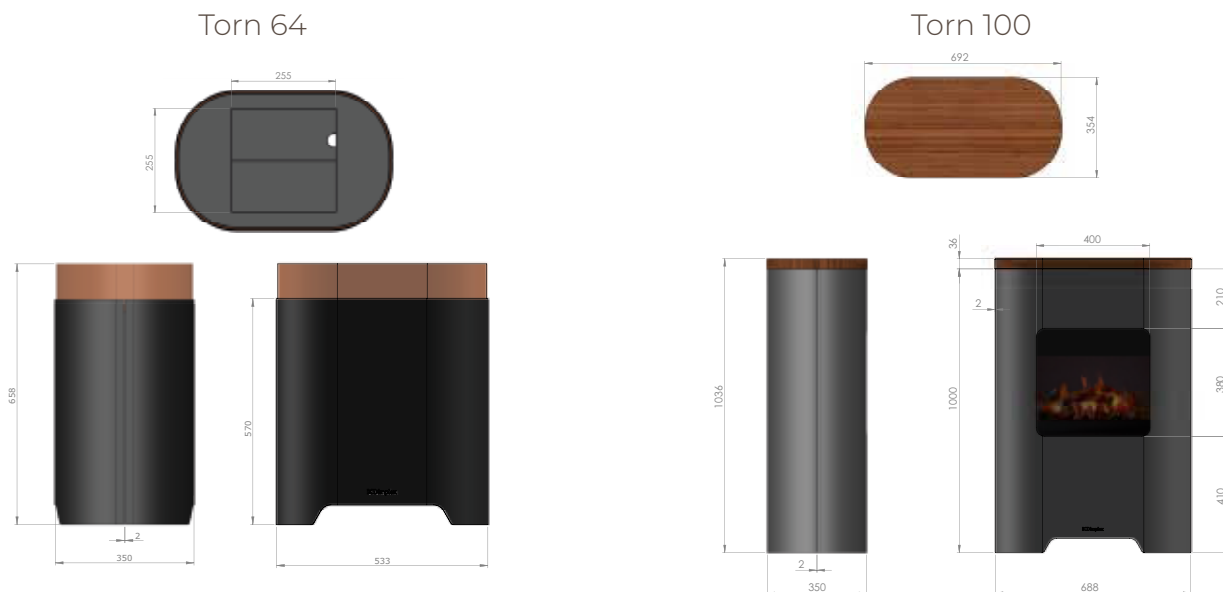

Installation

Freestanding model

Torn 64 | 100

Unit dimensions

All dimensions are in mm

	Torn 64	Torn 100	
General specifications	Fire system	Optimyst®	Optimyst®
	Article number	SET009	SET008
	EAN code	8716412221637	8716412221620
	Model	Freestanding	Freestanding
	View of the fire	Front	Front
	Colour	Black	Black
	Decoration / fuel bed	Logset	Logset
Product size	Measurements view of the fire (WxH) (cm)	22x20	41x38
	Outside dimensions WxHxD (cm)	53,3x65,8x35	68,8x103,6x35
Features	Heat output	No	Yes
	Thermostat	No	Yes
	Remote control	Yes	Yes
	Manual controlling directly at the fireplace possible yes / no	Yes	Yes
	Light module	LED	LED
	Sound module	No	No
	Colour effects settings	No	No
Power consumption	Heat setting 1 in W	-	1000
	Heat setting 2 in W	-	2000
	Flame only operation in W	64W	200W
	Max. consumption	64W	2000W
Voltage	Voltage/Electrical frequency	230V/50Hz	230V/50Hz
Specifications	Product weight in kg	30,5	69
	Length of the cord	1,5 m	1,5 m
	Warranty	2 years	2 years