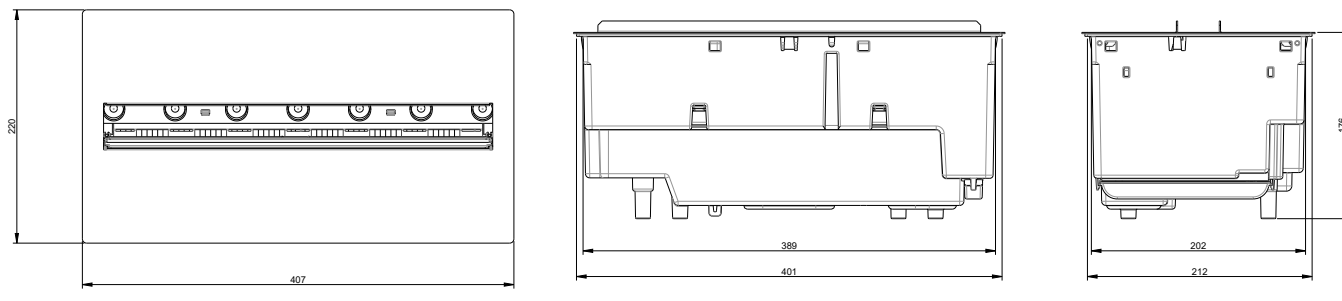

Unit dimensions

All dimensions are in mm

All cassettes must have adequate ventilation for an optimal fire experience.
For advice, read the manuals or visit the website www.dimplexfires.com

		Cassette 400/600 LED
General specifications	Fire system	Optimyst®
	Article number	210791
	EAN code	5011139210791
	Model	Cassette
	View of the fire	Four-sided
	Colour	White
	Decoration / fuel bed	Metal Plate
Product size	Measurements view of the fire (WxH) (cm)	38x20
	Outside dimensions WxHxD (cm)	40,7x17,6x22
Features	Heat output	No
	Thermostat	No
	Remote control	Yes
	Manual controlling directly at the fireplace possible yes / no	Yes
	Light module	LED
	Sound module	Yes
	Colour effects settings	No
Power consumption	Heat setting 1 in W	-
	Heat setting 2 in W	-
	Flame only operation in W	125W
	Max. consumption	125W
Voltage	Voltage/Electrical frequency	230V/50Hz
Specifications	Product weight in kg	4,5
	Length of the cord	1,5 m
	Warranty	2 years