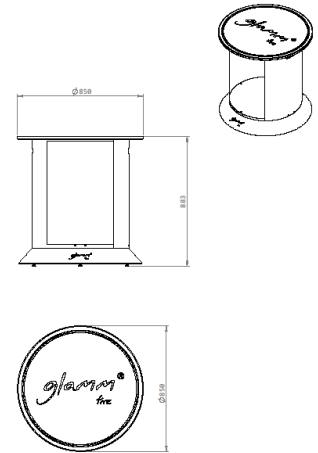

Firewood compartment/Support table