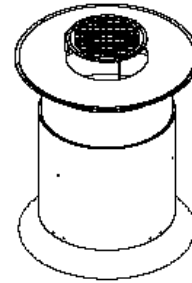

AISI 316 stainless steel

Acabamentos // Black lacquered steel

Rusted corten steel

Dimensions // Body: 890 Ø x 1030 a mm | 35" Ø x 40,6" a

Firewood compartment/Support table : 850 Ø x 883 a mm | 33.5" Ø x 34.8" a

Weight // Body: 130 Kg | 286 lbs

Firewood compartment/Support table : 70 Kg | 154 lbs

Accessories // Ash vacuum cleaner · included

Protection cover · included

Barbecue mitt · included

Top grill · included

Argentine grill · included

Tongs · included

Spatula · included

Apron · included

Firewood compartment/Support table · optional

General dimensions

Combustion zone

Materials // Quartz glass

Fuel // Firewood