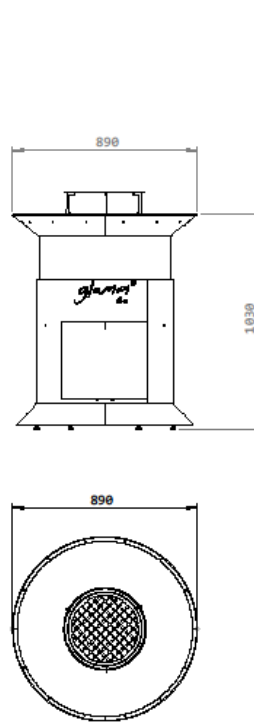

AISI 316 stainless steel

Acabamentos // Black lacquered steel

Rusted corten steel

Dimensions // Body: 890 Ø x 1030 a mm | 35" Ø x 40,6" a

Firewood compartment/Support table : 850 Ø x 883 a mm | 33.5" Ø x 34.8" a

Weight // Body: 130 Kg | 286 lbs

Firewood compartment/Support table : 70 Kg | 154 lbs

Accessories // Ash vacuum cleaner · included

Protection cover · included

Barbecue mitt · included

Top grill · included

Argentine grill · included

Tongs · included

Spatula · included

Apron · included

Firewood compartment/Support table · optional

General dimensions

Combustion zone

Materials // Quartz glass

Fuel // Firewood