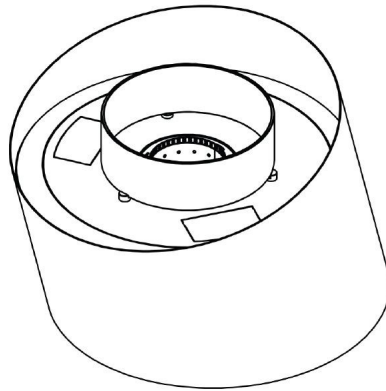

GlammFire

Contour

General Dimensions

GlammFire

Recuperadores Pachinha Lda.
Zona Industrial da Lagoa, Lote G1
Rua da Suíça, nº213
4950-850 CORTES - MONÇÃO
PORTUGAL

Tel(+351) 251 654 800
Fax(+351) 251 654 801

PT14663-D

glamm®
fire