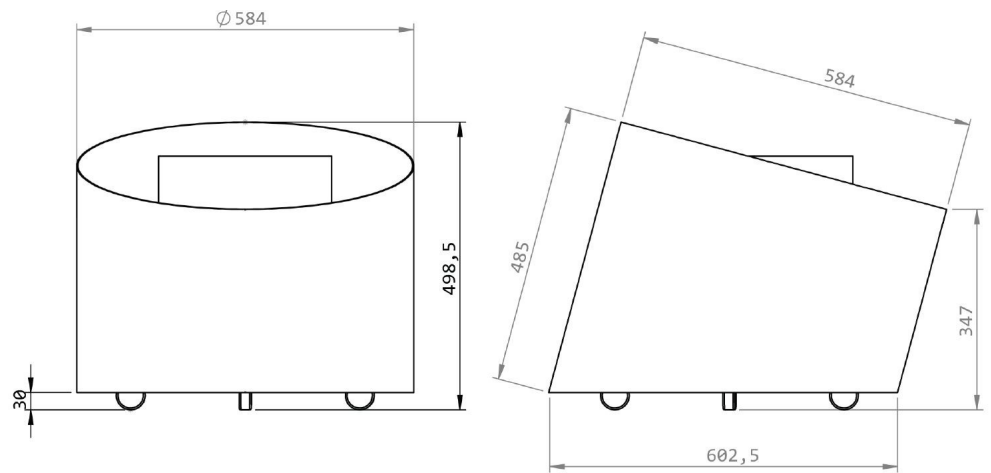

GlammFire

Contour

General Dimensions

GlammFire

Recuperadores Pachinha Lda.
Zona Industrial da Lagoa, Lote G1
Rua da Suíça, nº213
4950-850 CORTES - MONÇÃO
PORTUGAL

Tel(+351) 251 654 800
Fax(+351) 251 654 801

PT14663-D

glamm®
fire