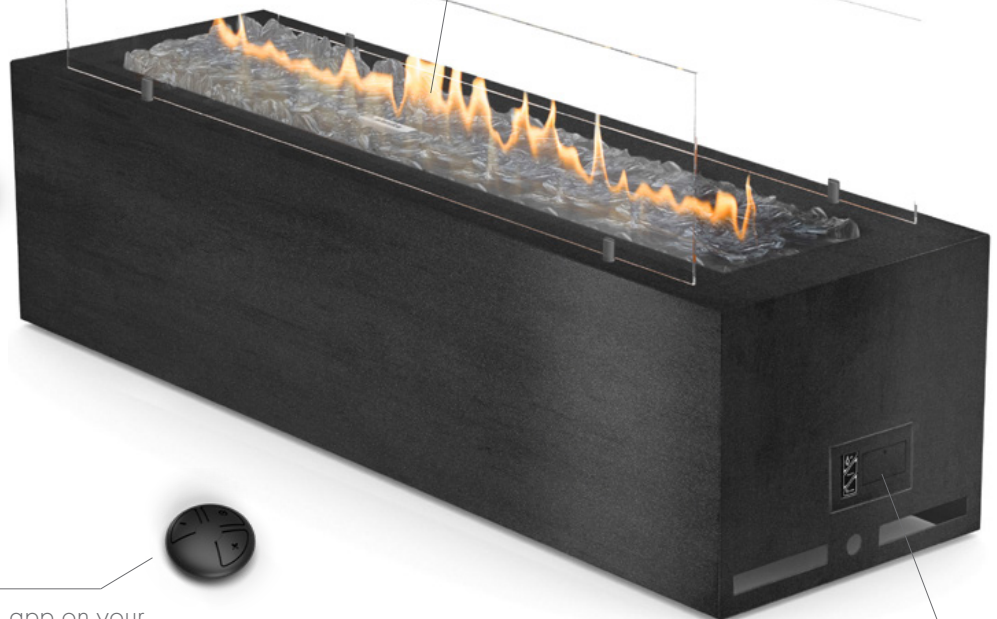

GALIO BLACK AUTOMATIC FREESTANDING OUTDOOR GAS FIREPLACE

Gas Technology

OPTIONAL GAS CYLINDER CASE

A matching black case to aesthetically cover the gas cylinder.

ROBUST DESIGN

The freestanding design and black finish make Galio Corten a perfect fireplace for outdoor spaces. It is resistant to severe weather conditions.

REMOTE CONTROL

Control the fire with the remote, app on your smartphone or a home automation system.

OPTIONAL COVER

A dedicated fabric cover that protects the fireplace when not used.

AUTOMATIC CONTROL

The device is controlled by an electronic system. To start the device or adjust the height of the flame you can use the control panel, remote or mobile application via the WiFi module. Galio is also compatible with Smart Home Systems.

Galio Black Automatic

(Gas Technology)

Fuel type	Natural Gas / LPG
Heat output	(NG) max. 9.4 kW (LPG) max. 11.8 kW
Gas consumption	(NG) max. 1.0 m ³ /h (LPG) max. 0.93 kg/h
Gas pressure	(NG) 20 mbar (LPG) 37 mbar
Total gas hose length	4 meters <i>(measured from valve to pressure regulator)</i>
Weight	31.0 kg
Power supply	remote: 2x 1.5V AAA batteries receiver: 4x 1.5V AA Wi-Fi: 6V DC
Flue	not required
Flame height regulation	yes
Materials	steel 316, tempered glass
Decorative accessories	black diamond stones
Application	for outdoor use only

CONTROL OPTIONS

included

optional

compatible

'PLANIKA GAS CONTROL' APP

Control the fire with your smartphone!

custom size and shape
available on request