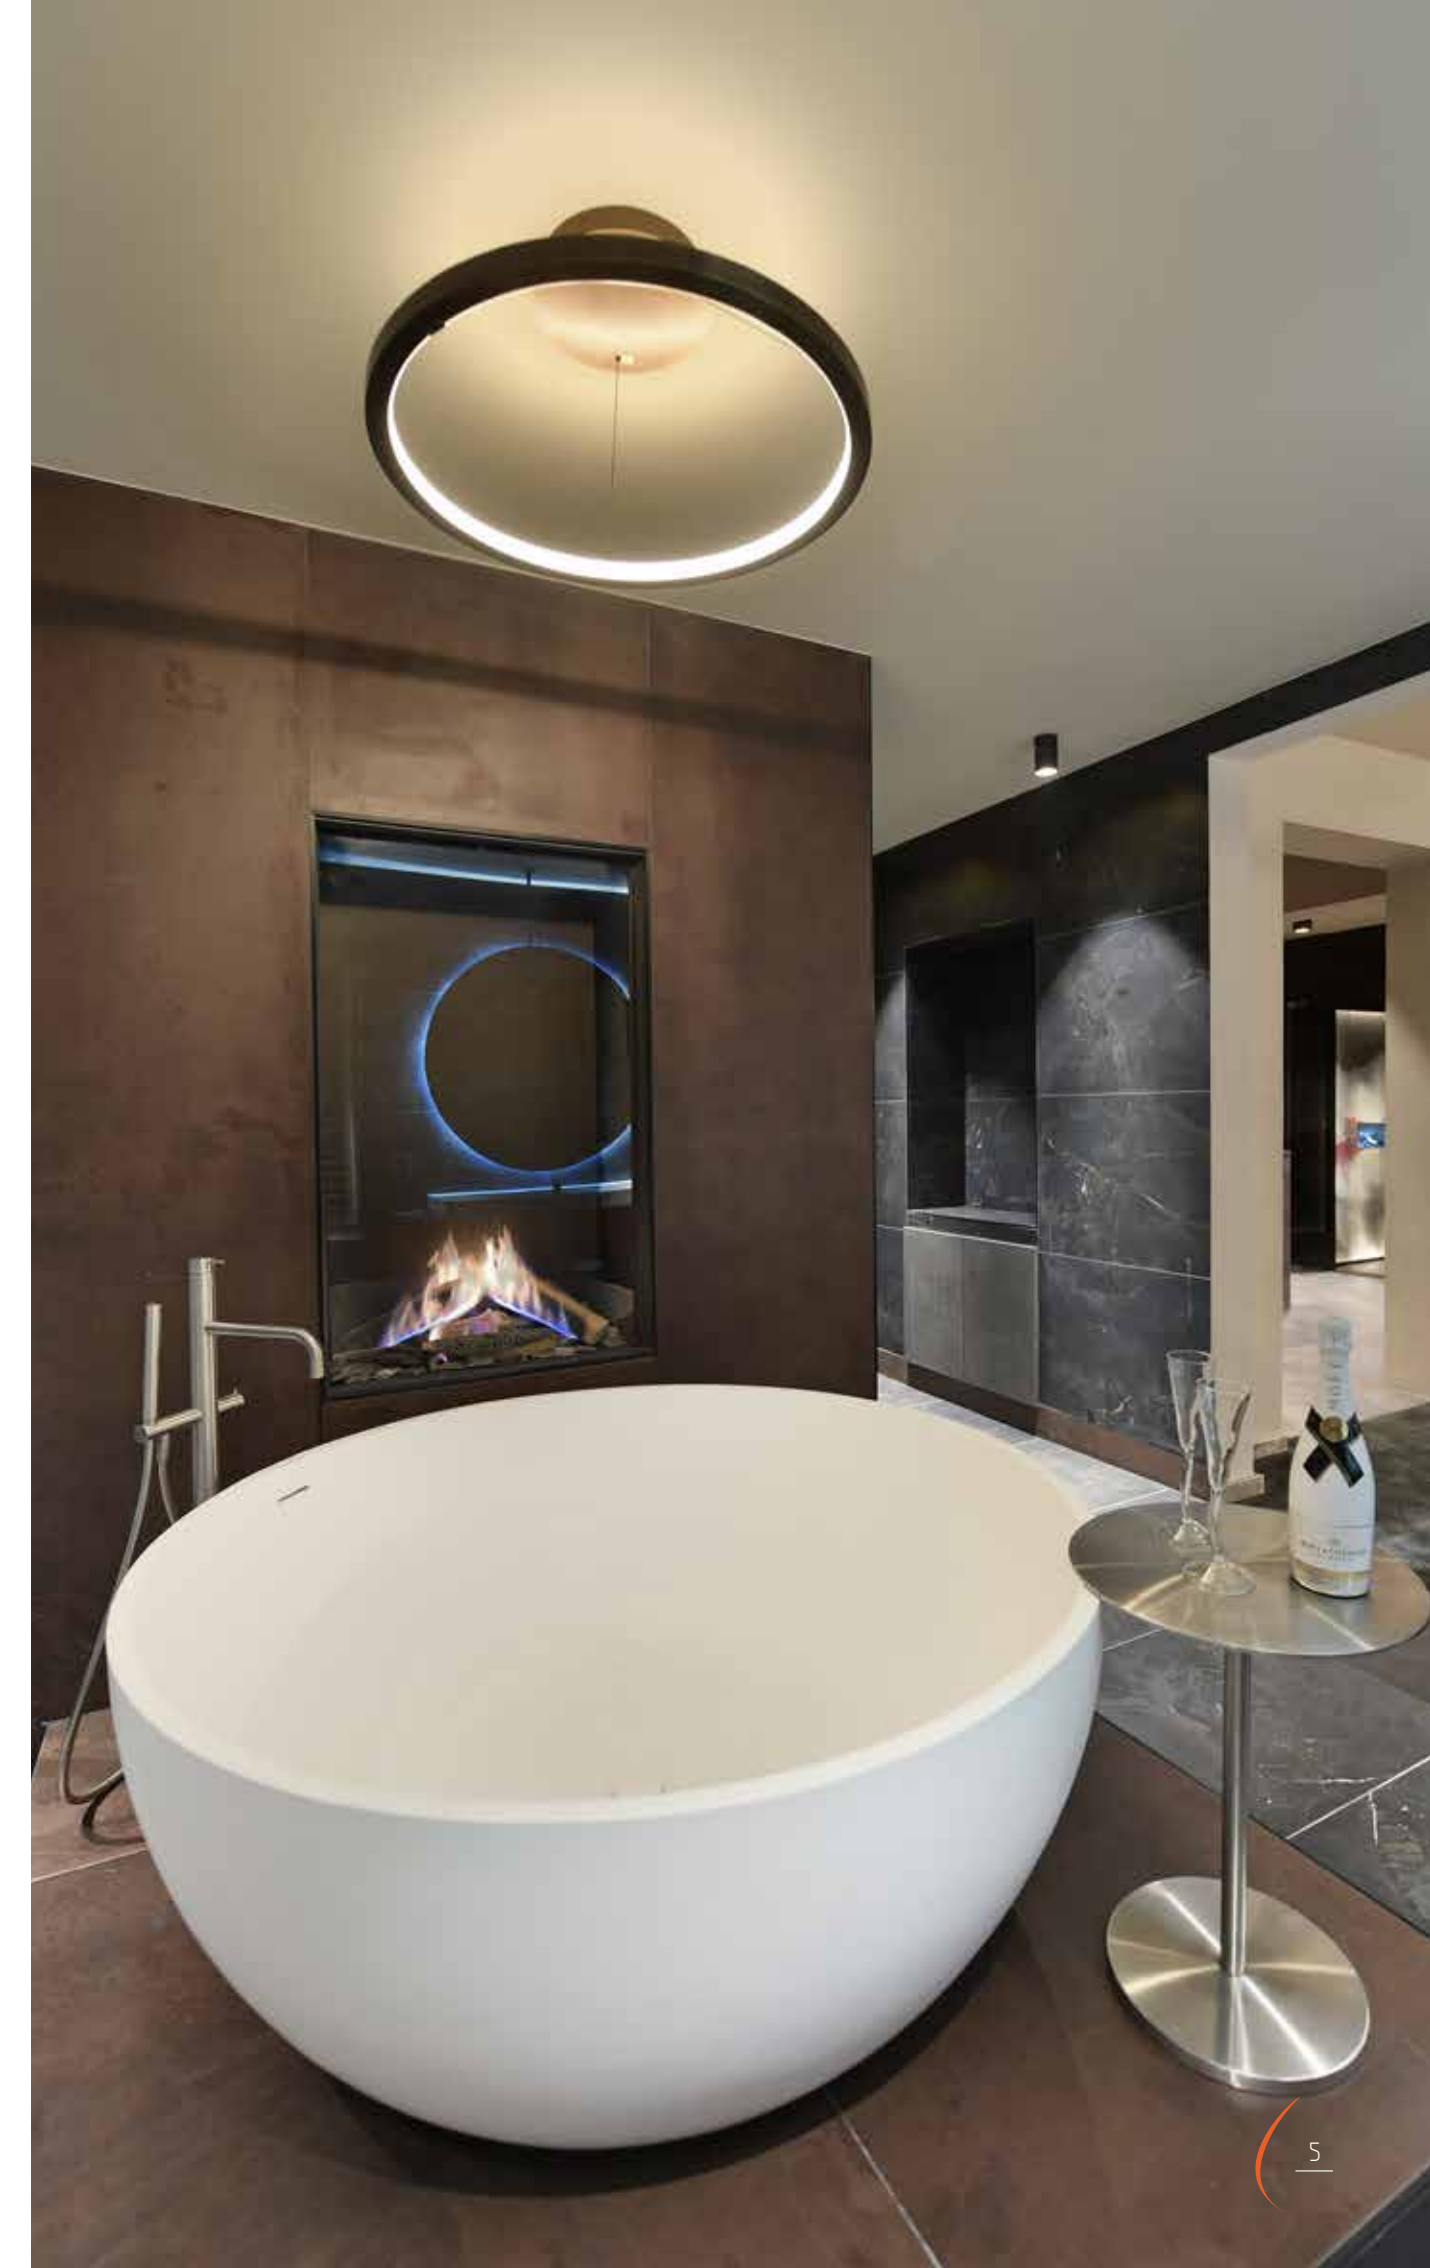

GORGEOUS FLAME

Our gas fireplaces are known for their realism; thereby bringing the atmosphere of a real fire into your home. Our electric fireplaces are equally stunning.

A modern living room featuring a large, rustic wood-burning fireplace with a glass front. The fireplace is set on a thick, natural wood slab. In the foreground, a dining table with a dark, textured top and two grey upholstered chairs are visible. The living area includes a light-colored sectional sofa, a wooden coffee table, and a cowhide rug. A large window on the left offers a view of a wooded landscape. The wall behind the sofa is decorated with a cluster of colorful, geometric wall art. A large green curved graphic element is overlaid on the right side of the image.

A modern living room interior featuring a brick wall, a fireplace, and a large window. The room is lit with warm, ambient lighting. A large, colorful rug is on the floor. A black speaker stands in the foreground. A large orange graphic element is on the left side of the image.