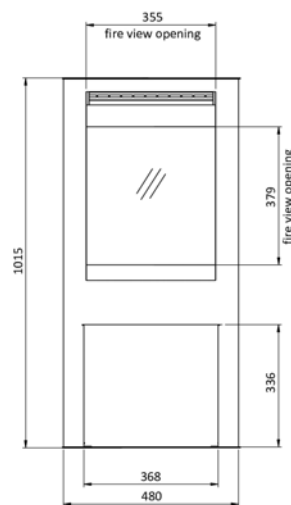

Electric fireplace

CLUB OVATION E

Single burner

Ultra HD effect:

Standard

Heat outputs:

1,2 kW

CLUB OVATION E

ELEMENT 4