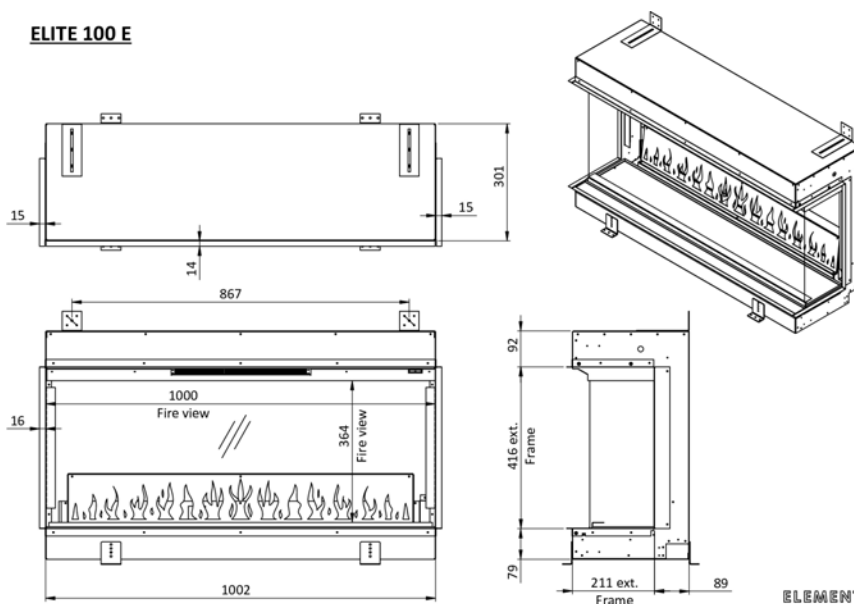

ELITE 80H E

Electric fireplace
ELITE 100 E

Ultra HD effect:

Standard

Heat outputs:

1,5 kW

ELITE 100 E

Electric fireplace
ELITE 125 E