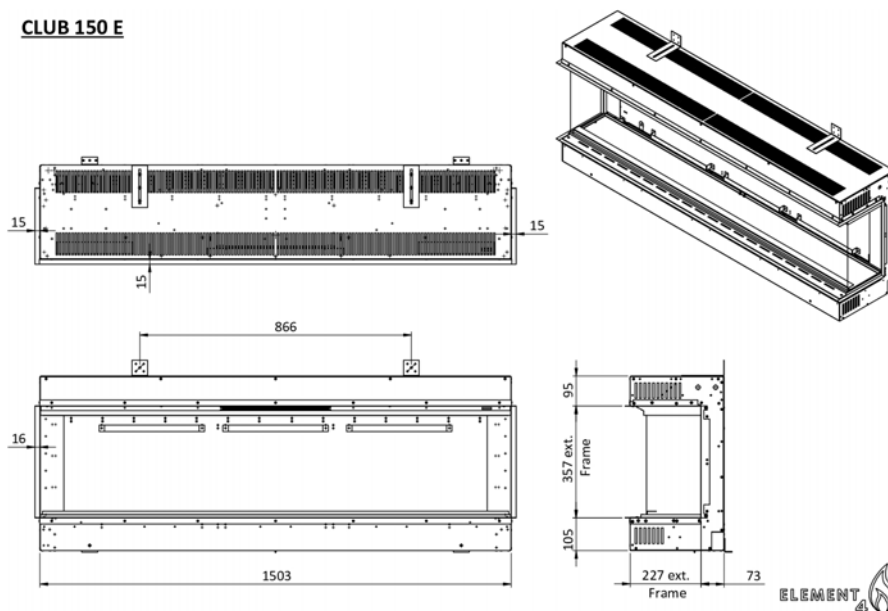

1,5 kW

Electric fireplace
CLUB 150 E

Single burner

Ultra HD effect: Standard
 Heat outputs: 1,5 kW

CLUB 150 E

Electric fireplace
CLUB 180 E

Single burner

Ultra HD effect: Standard
 Heat outputs: 1,5 kW