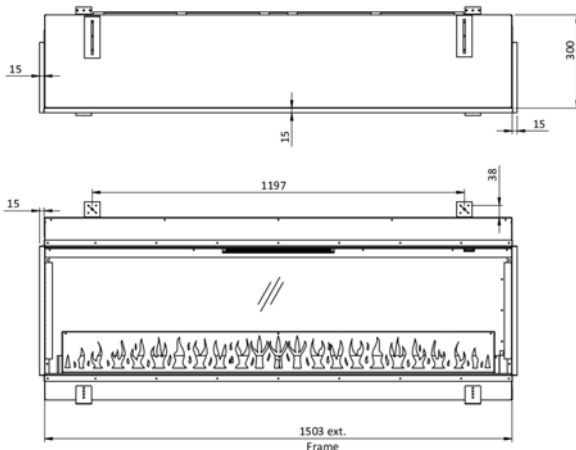

Ultra HD effect:

Standard

Heat outputs:

1,5 kW

ELITE 125 E

Electric fireplace
ELITE 150 E

Ultra HD effect: Standard
 Heat outputs: 1,5 kW

ELITE 150 E