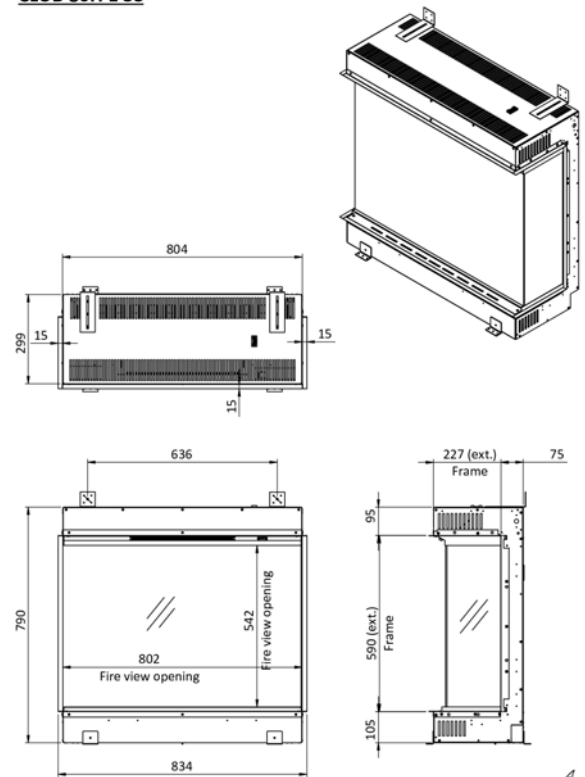

Electric fireplace
CLUB 80H E

Single burner

Ultra HD effect:

Standard

Heat outputs:

1,5 kW

CLUB 80H E 3S