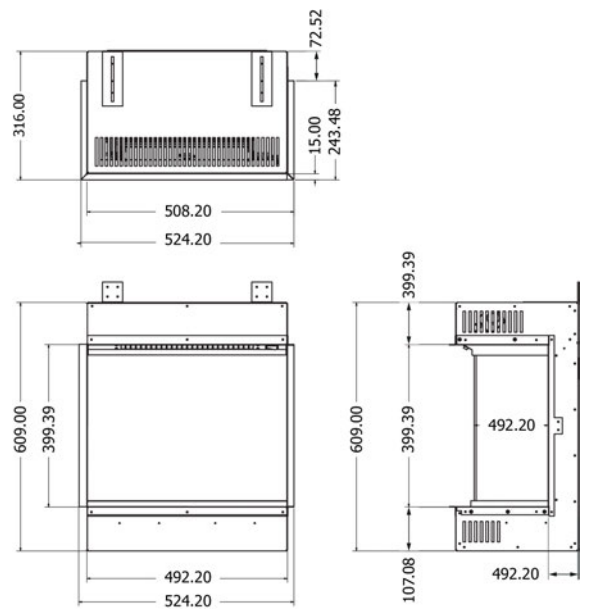

Electric fireplace

CLUB 50 E

Single burner

Ultra HD effect:

Standard

Heat outputs:

1,5 kW