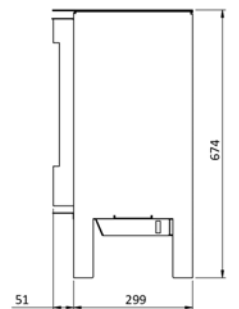

ELITE JUNIOR E