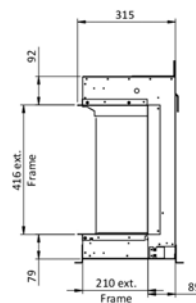

Ultra HD effect:

Standard

Heat outputs:

1,5 kW

ELITE 125 E

Electric fireplace
ELITE 150 E

Ultra HD effect: Standard
 Heat outputs: 1,5 kW

ELITE 150 E