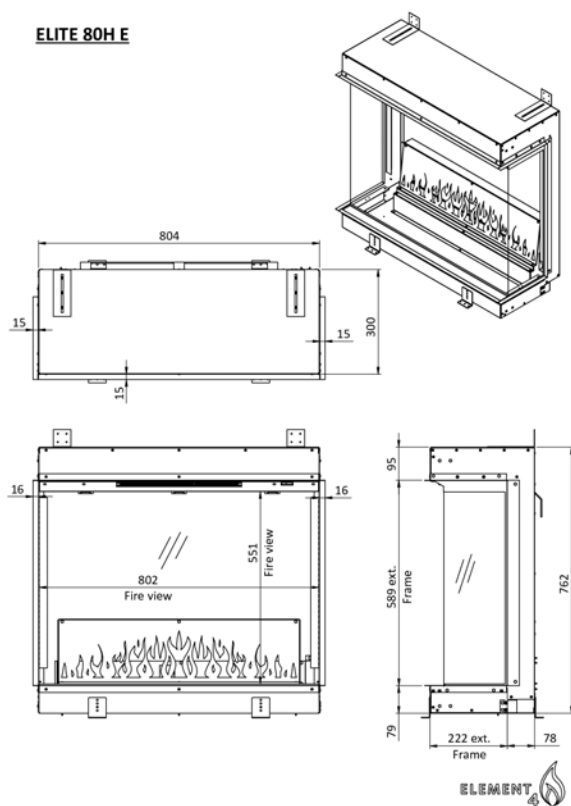

Electric fireplace
ELITE 80 HE

Ultra HD effect:	Standard
Heat outputs:	1,5 kW
Remote control:	(Standard)

ELITE 80H E