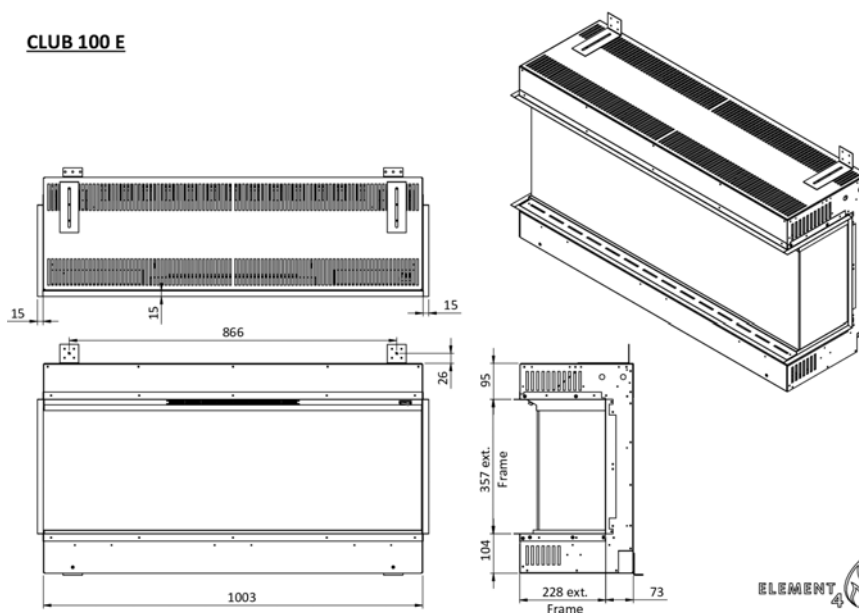

Electric fireplace

CLUB 100 E

Single burner

Ultra HD effect:

Standard

Heat outputs:

1,5 kW

CLUB 100 E