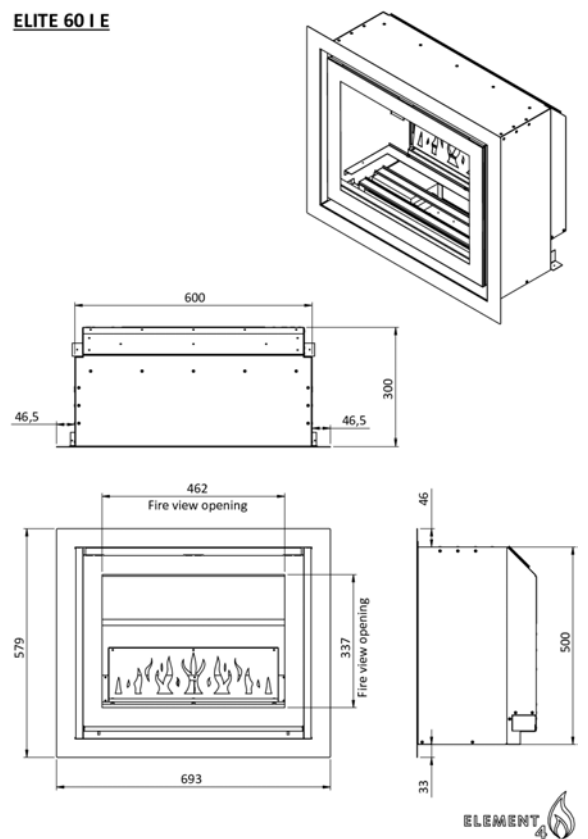

1,5 kW

CLUB KUDOS E

Electric fireplace
ELITE 60 I E

Ultra HD effect:	Standard
Heat outputs:	1,5 kW
Remote control:	(Standard)

ELITE 60 I E

Electric fireplace

CLUB 50 E

Single burner