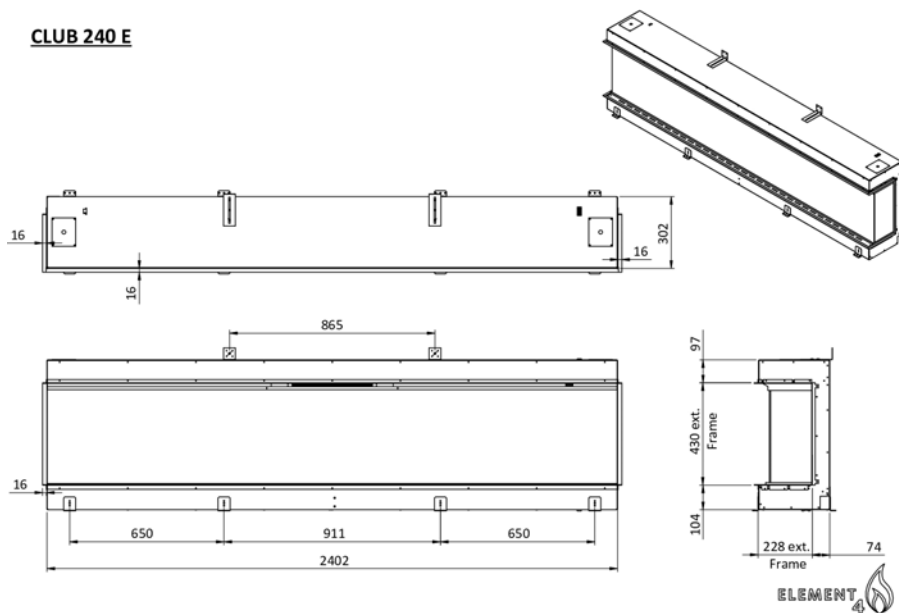

Electric fireplace

AMBIANCE 125 E

Ultra HD effect:	Standard
Heat outputs:	1,5 kW

Remote control:	(Standard)
Operation via app - wifi kit:	(Optional)

AMBIANCE 125 E

Electric fireplace
ELITE 80 HE

Ultra HD effect:	Standard
Heat outputs:	1,5 kW
Remote control:	(Standard)