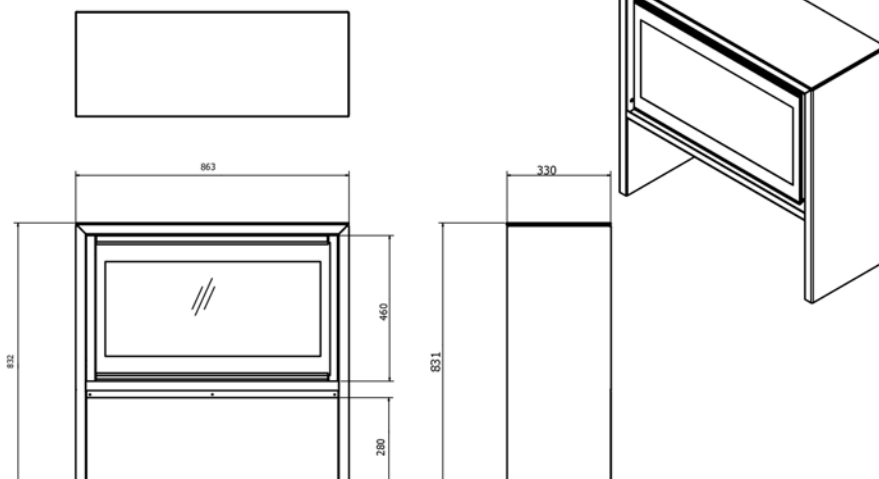

1,5 kW

CLUB KUDOS E

Electric fireplace
ELITE 60 I E

Ultra HD effect:	Standard
Heat outputs:	1,5 kW
Remote control:	(Standard)

ELITE 60 I E

Electric fireplace

CLUB 50 E

Single burner