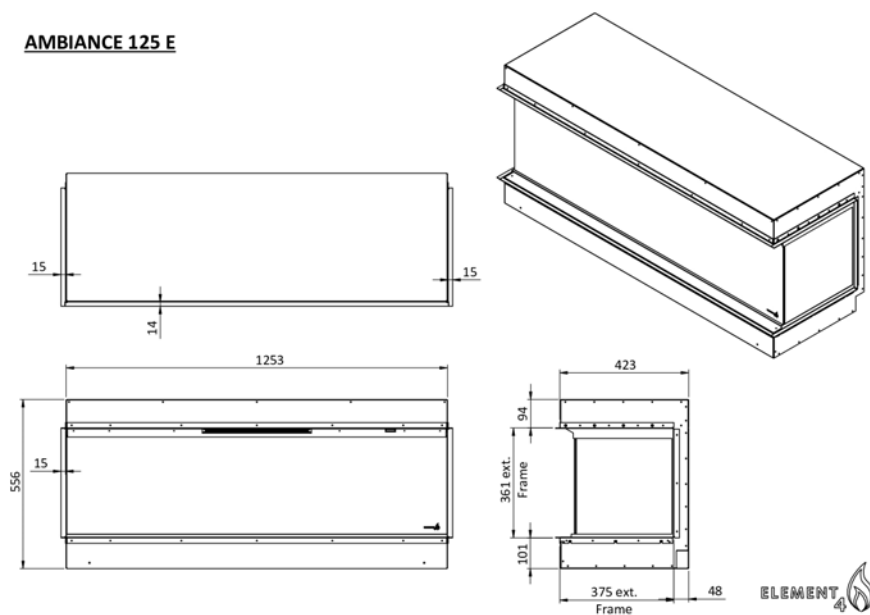

Electric fireplace

AMBIANCE 125 E

Ultra HD effect:	Standard
Heat outputs:	1,5 kW

Remote control:	(Standard)
Operation via app - wifi kit:	(Optional)

AMBIANCE 125 E

Electric fireplace
ELITE 80 HE

Ultra HD effect:	Standard
Heat outputs:	1,5 kW
Remote control:	(Standard)