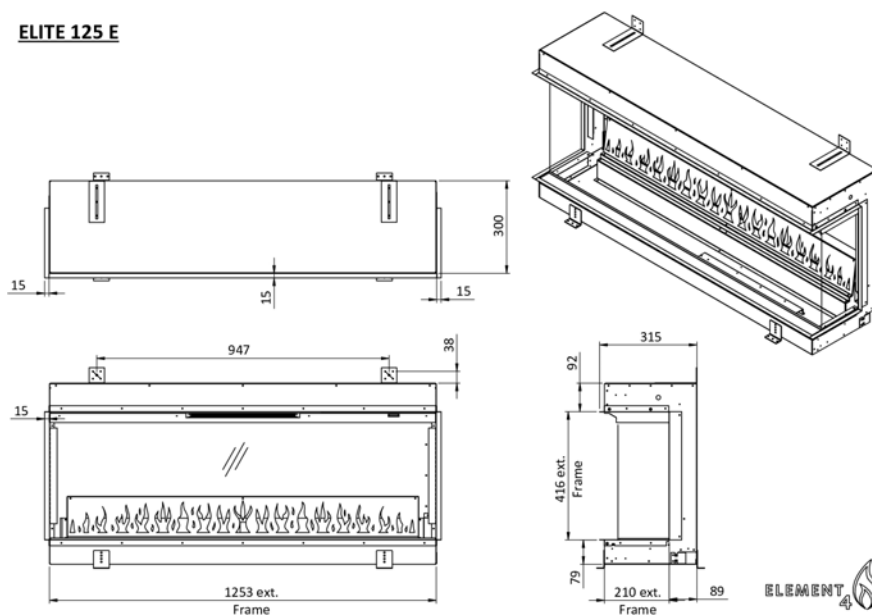

Electric fireplace
ELITE 125 E

Ultra HD effect:

Standard

Heat outputs:

1,5 kW

ELITE 125 E