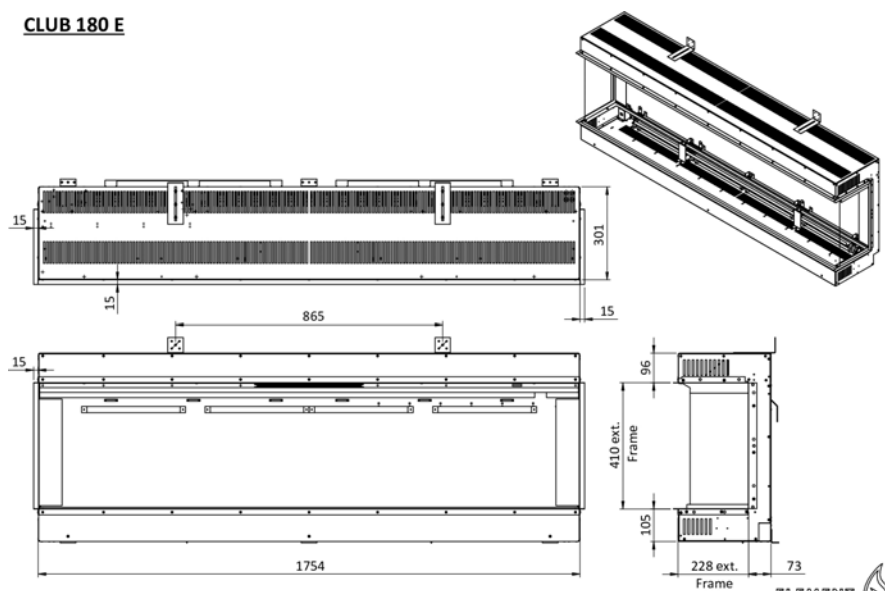

Electric fireplace
CLUB 180 E

Single burner

Ultra HD effect: Standard
Heat outputs: 1,5 kW

CLUB 180 E