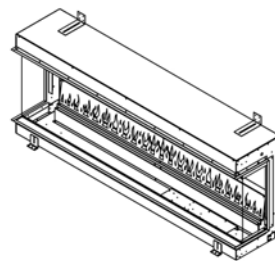

Ultra HD effect:

Standard

Heat outputs:

1,5 kW

ELITE 125 E

Electric fireplace
ELITE 150 E

Ultra HD effect: Standard
 Heat outputs: 1,5 kW

ELITE 150 E