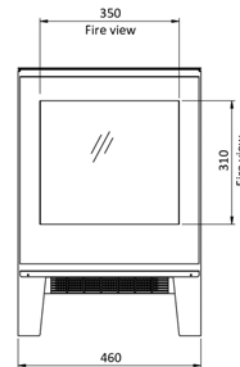

Electric fireplace

ELITE JUNIOR E

Ultra HD effect:	Standard
Heat outputs:	1,5 kW
Remote control:	(Standard)

ELITE JUNIOR E

ELEMENT