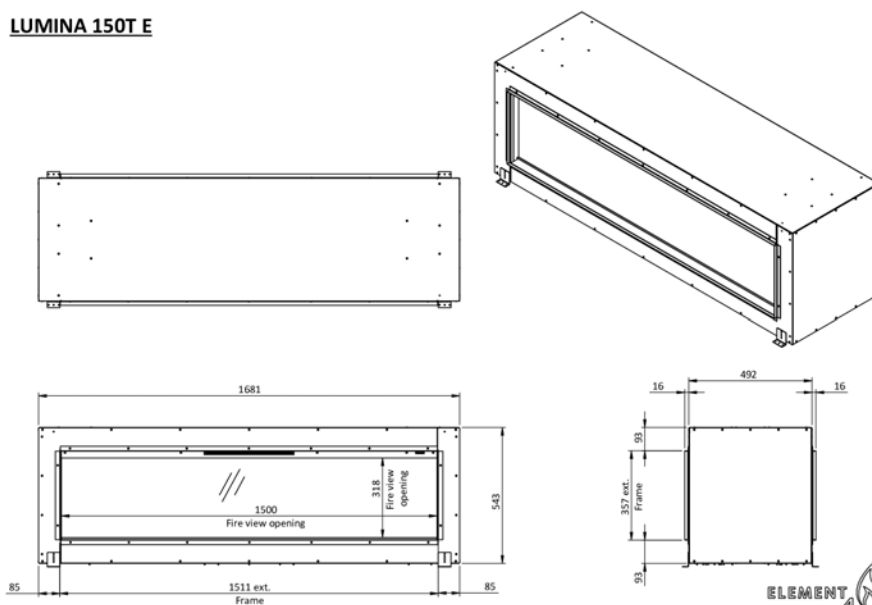

LUMINA 150T E