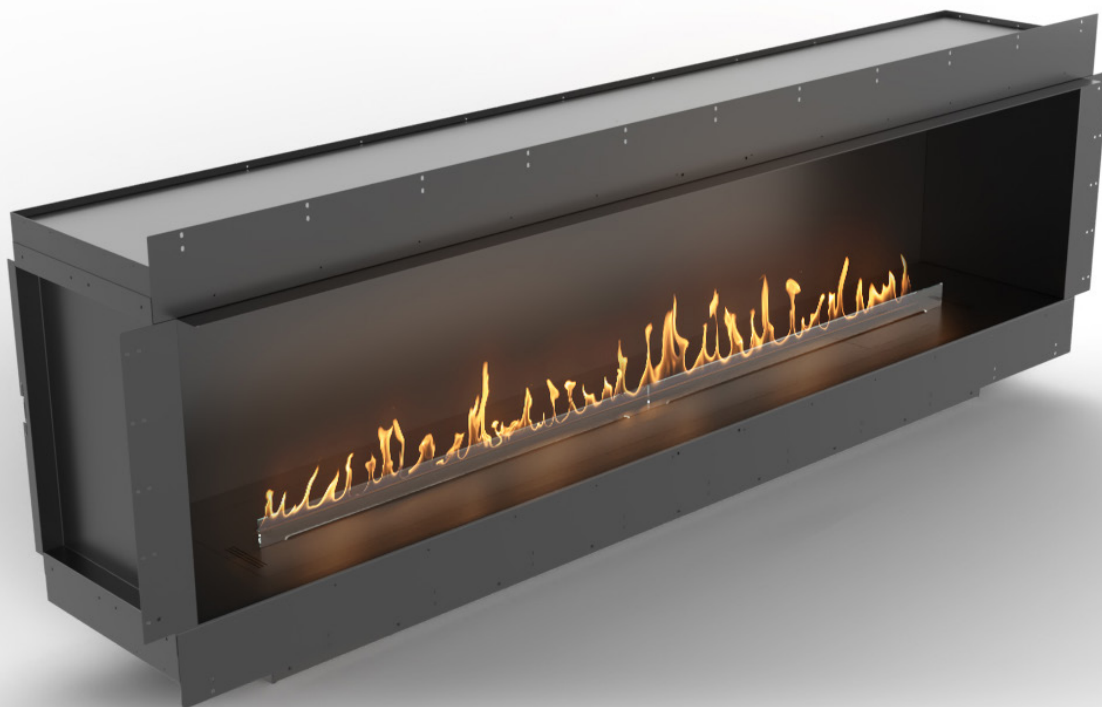

MOBILE APP

A fireplace controlled by an app offers the convenience of adjusting flame settings and ambience remotely, enhancing comfort and ease of use.

OPTIONAL DECORATIVE LOGS

Enhance your fireplace's aesthetic with our optional tray of new decorative logs, adding a touch of elegance and warmth to any room.

Forma 2300 Left Corner

Burner model	FLA4+ 1990
Fuel tank capacity	36.3 L
Maximum burn time	31 hours
Maximum heat output	18.0 kW
Minimum room cubature	180 m ³
Flame height regulation	6 stages
Weight	155.3 kg
Fuel type	bioethanol 95 - 96,6%
Flue	not required
Air change rate	1 space volume per hour
Power supply	230 V
Finish	black powder coating
Materials	steel, galvanized steel, tempered glass
Application	for indoor use only

FORMA 2300 SINGLE-SIDED

WITH FLA4+ 1990 AUTOMATIC BEV® BURNER

Net Zero fireplace with the BEV Technology®

ZERO CLEARANCE FIREBOX

The ultimate firebox with our zero clearance design allows you to seamlessly integrate the fireplace into combustible materials and mount your TV directly above the fireplace.