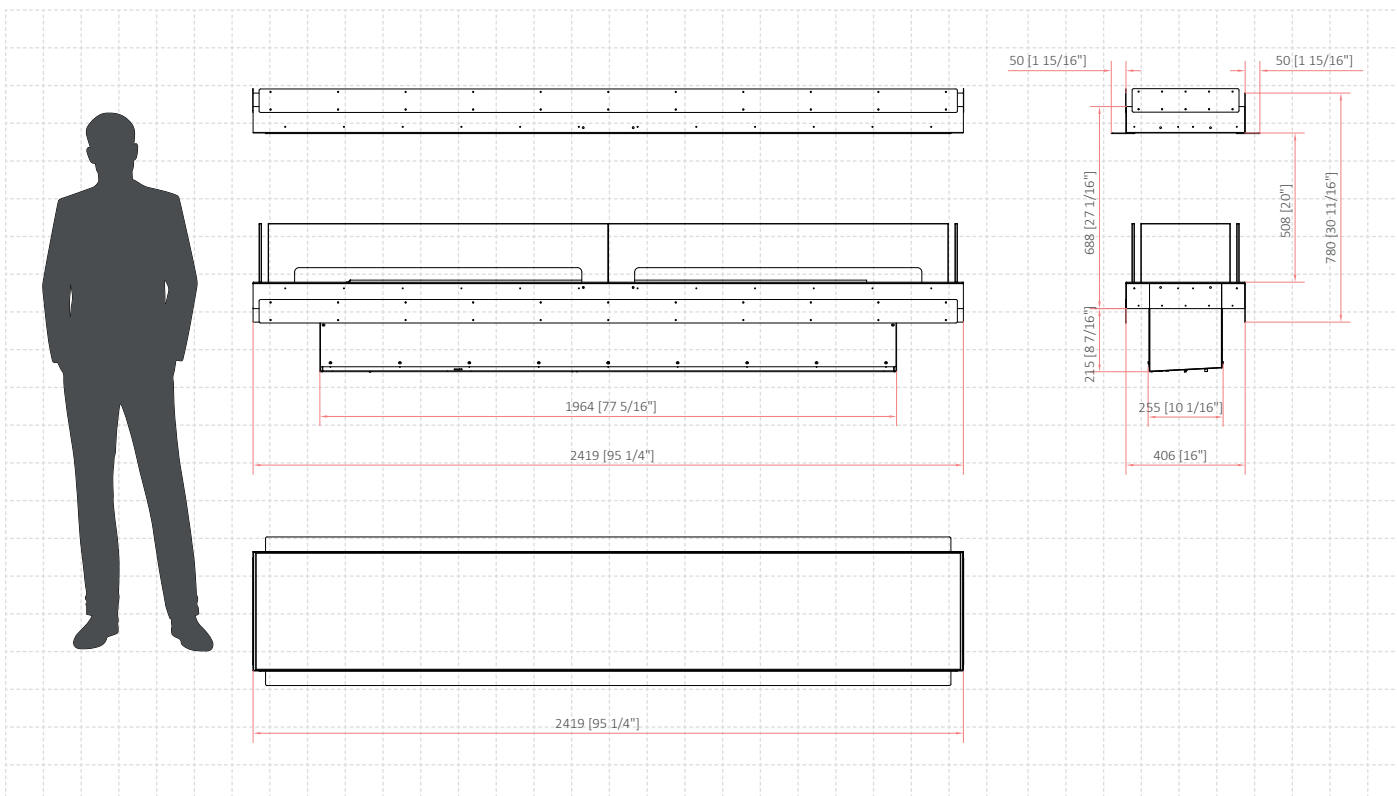

Forma 2300 Island

Burner model	FLA4+ 1990
Fuel tank capacity	36.3 L
Maximum burn time	31 hours
Maximum heat output	18.0 kW
Minimum room cubature	180 m³
Flame height regulation	6 stages
Weight	148.2 kg
Fuel type	bioethanol 95 - 96,6%
Flue	not required
Air change rate	1 space volume per hour
Power supply	230 V
Finish	black powder coating
Materials	steel, galvanized steel, tempered glass
Application	for indoor use only

CONTROL OPTIONS

included

included

optional

'PLANIKA BEV' APP

Control the fire with your smartphone!