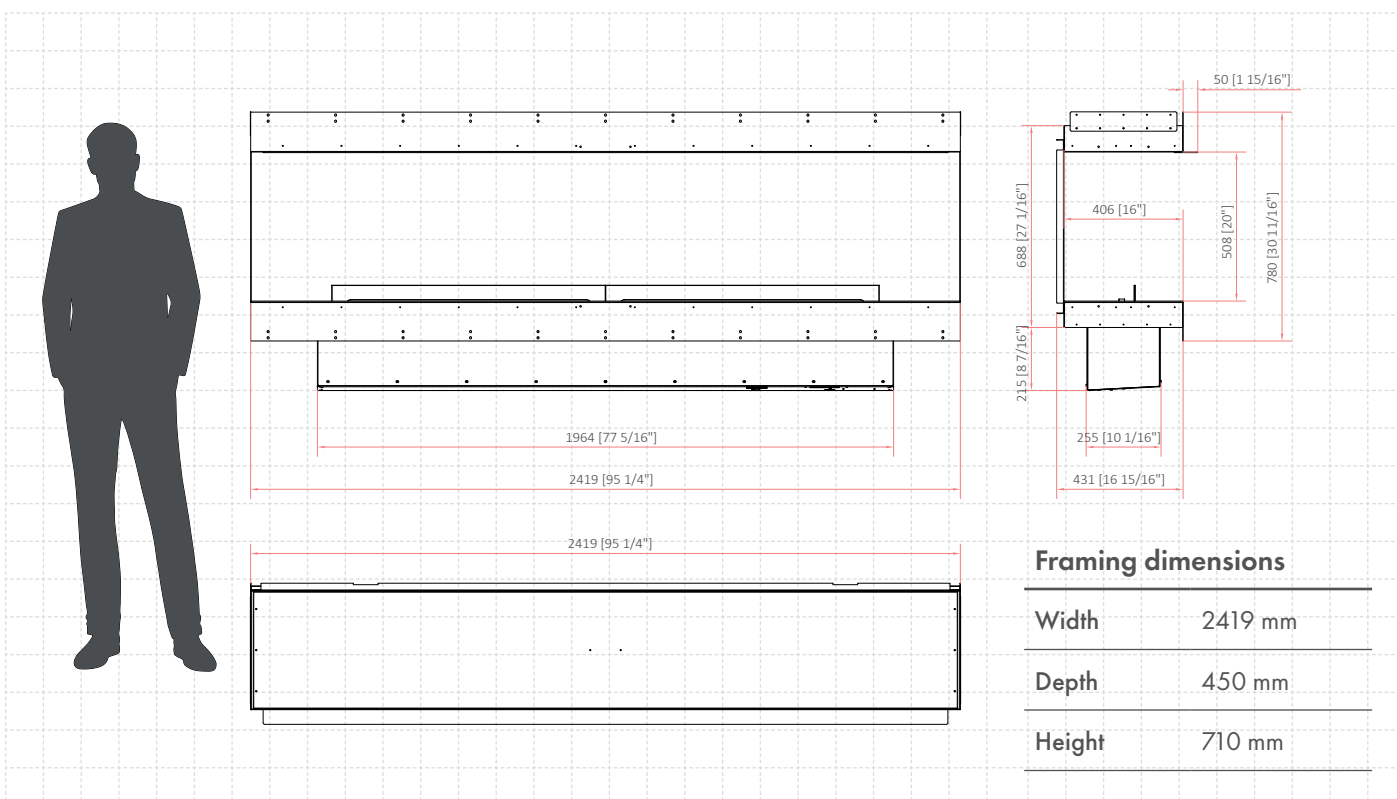

Forma 2300 Three-Sided

Burner model	FLA4+ 1990
Fuel tank capacity	36.3 L
Maximum burn time	31 hours
Maximum heat output	18.0 kW
Minimum room cubature	180 m³
Flame height regulation	6 stages
Weight	152.8 kg
Fuel type	bioethanol 95 - 96,6%
Flue	not required
Air change rate	1 space volume per hour
Power supply	230 V
Finish	black powder coating
Materials	steel, galvanized steel, tempered glass
Application	for indoor use only

CONTROL OPTIONS

included

included

optional

'PLANIKA BEV' APP

Control the fire with your smartphone!