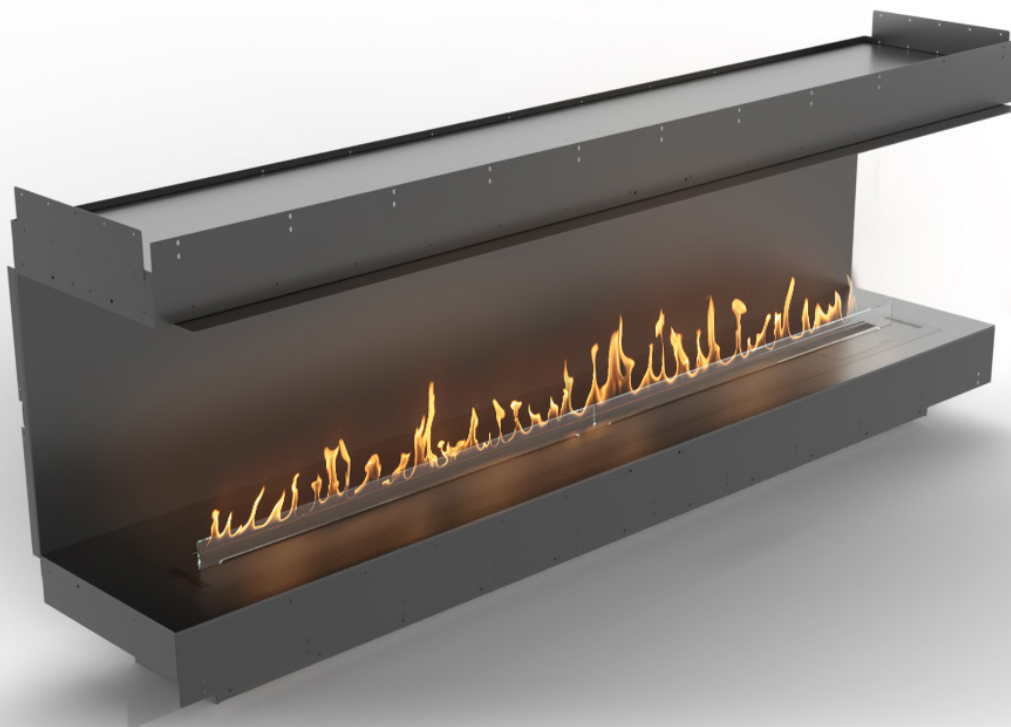

FORMA 2300 THREE-SIDED

WITH FLA4+ 1990 AUTOMATIC BEV® BURNER

Net Zero fireplace with the BEV Technology®

ZERO CLEARANCE FIREBOX

The ultimate firebox with our zero clearance design allows you to seamlessly integrate the fireplace into combustible materials and mount your TV directly above the fireplace.