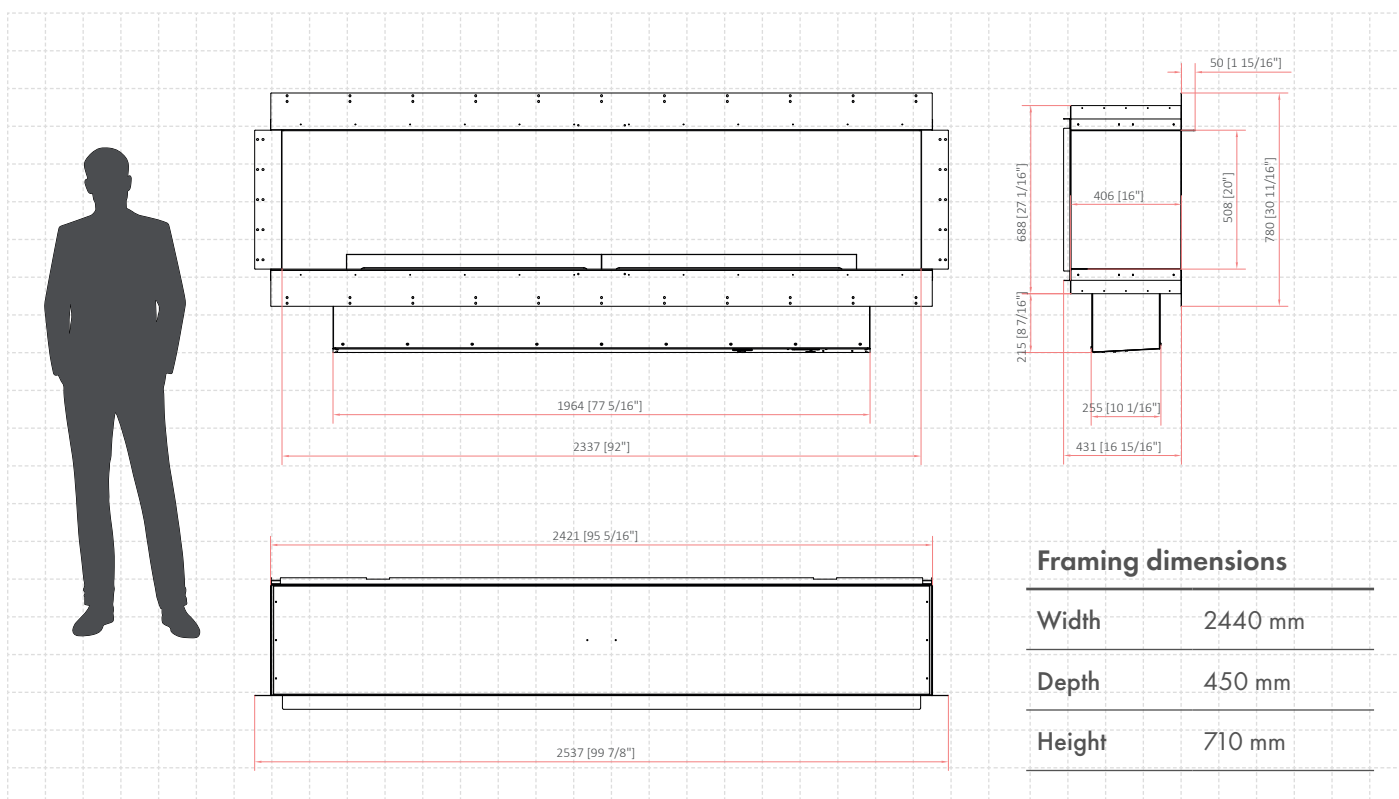

Forma 2300 Single-Sided

Burner model	FLA4+ 1990
Fuel tank capacity	36.3 L
Maximum burn time	31 hours
Maximum heat output	18.0 kW
Minimum room cubature	180 m³
Flame height regulation	6 stages
Weight	157.7 kg
Fuel type	bioethanol 95 - 96,6%
Flue	not required
Air change rate	1 space volume per hour
Power supply	230 V
Finish	black powder coating
Materials	steel, galvanized steel, tempered glass
Application	for indoor use only

CONTROL OPTIONS

included

included

optional

'PLANIKA BEV' APP

Control the fire with your smartphone!