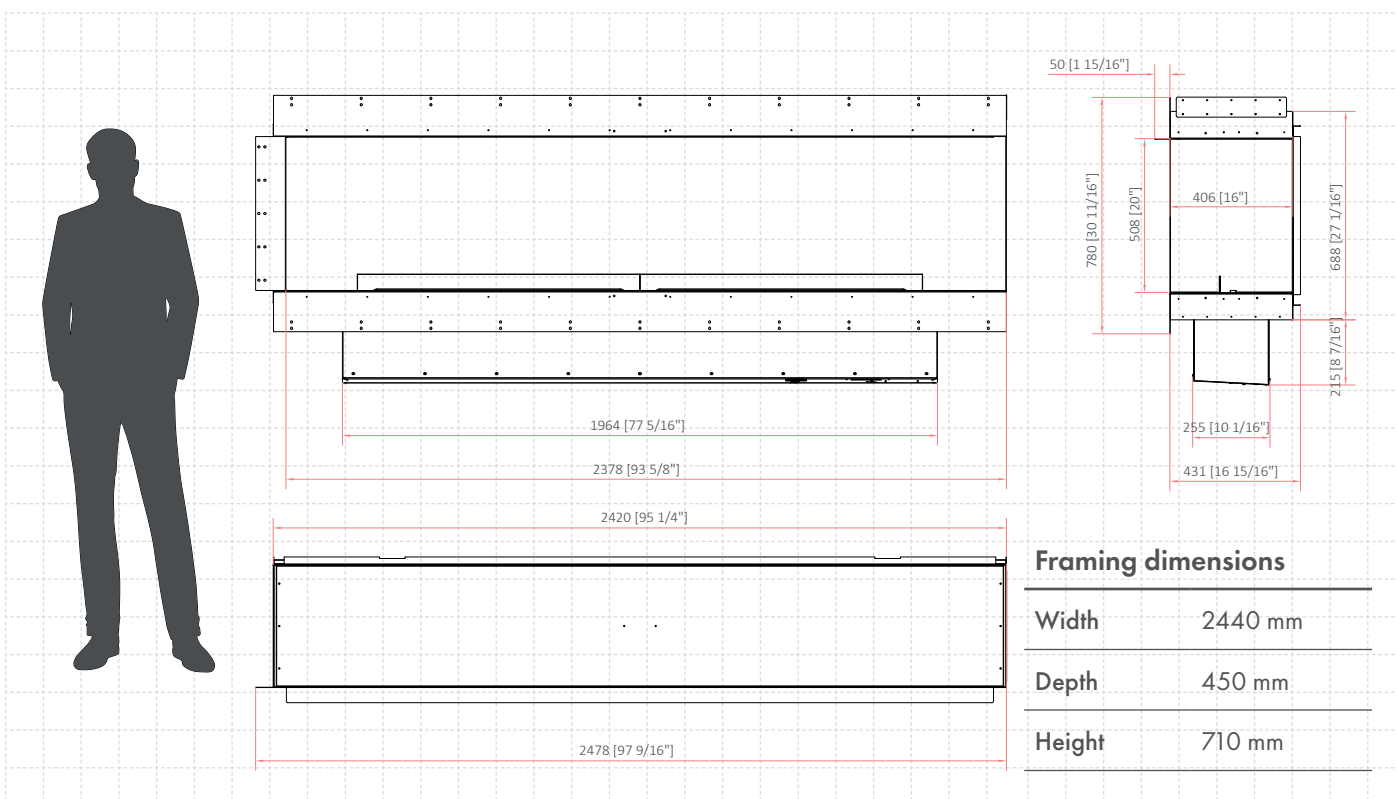

Forma 2300 Right Corner

Burner model	FLA4+ 1990
Fuel tank capacity	36.3 L
Maximum burn time	31 hours
Maximum heat output	18.0 kW
Minimum room cubature	180 m³
Flame height regulation	6 stages
Weight	155.3 kg
Fuel type	bioethanol 95 - 96,6%
Flue	not required
Air change rate	1 space volume per hour
Power supply	230 V
Finish	black powder coating
Materials	steel, galvanized steel, tempered glass
Application	for indoor use only

CONTROL OPTIONS

included

included

optional

'PLANIKA BEV' APP

Control the fire with your smartphone!