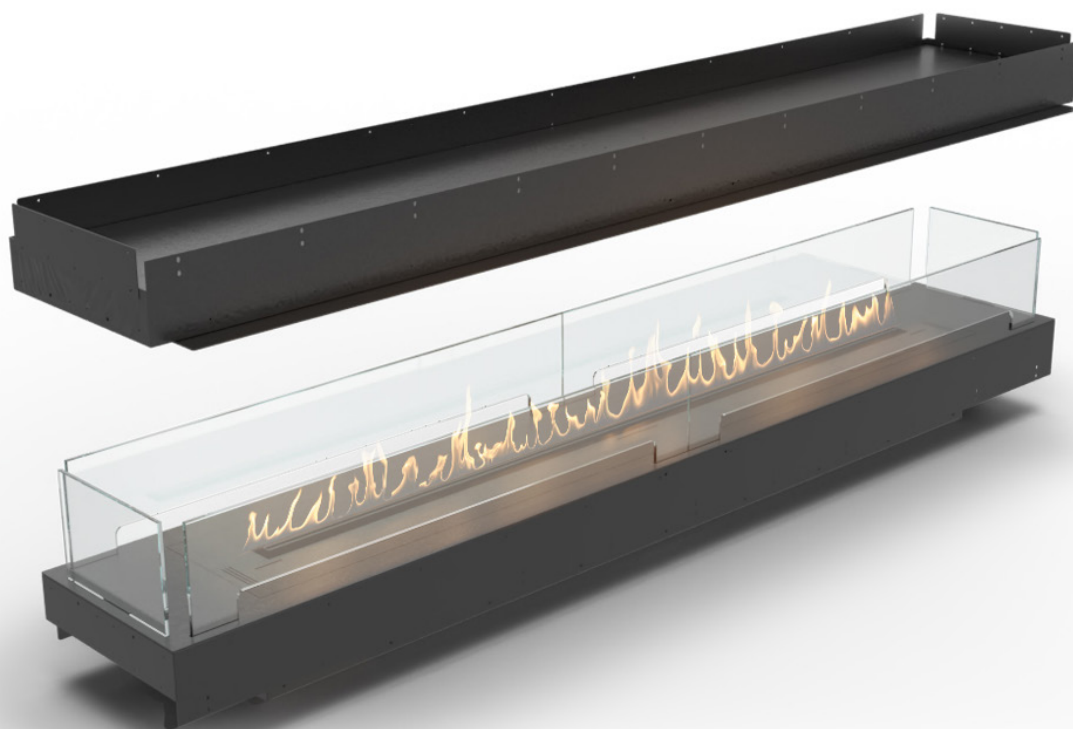

FORMA 2300 ISLAND

WITH FLA4+ 1990 AUTOMATIC BEV® BURNER

Net Zero fireplace with the BEV Technology®

ZERO CLEARANCE FIREBOX

The ultimate firebox with our zero clearance design allows you to seamlessly integrate the fireplace into combustible materials and mount your TV directly above the fireplace.

REMOTE CONTROL

Easily control your fireplace with the handy remote. You're in charge of the flames. Go for one of 3 flame levels to adjust the ambience and coziness to your needs.

AUTOMATIC REFILLING

The automatic pump communicates with the device, delivering the necessary amount of fuel. There is no risk of overfilling the tank or spilling the fuel.

Forma 2300 Island

Burner model	FLA4+ 1990
Fuel tank capacity	36.3 L
Maximum burn time	31 hours
Maximum heat output	18.0 kW
Minimum room cubature	180 m ³
Flame height regulation	6 stages
Weight	148.2 kg
Fuel type	bioethanol 95 - 96,6%
Flue	not required
Air change rate	1 space volume per hour
Power supply	230 V
Finish	black powder coating
Materials	steel, galvanized steel, tempered glass
Application	for indoor use only

Forma 2300 Room Divider

Burner model	FLA4+ 1990
Fuel tank capacity	36.3 L
Maximum burn time	31 hours
Maximum heat output	18.0 kW
Minimum room cubature	180 m ³
Flame height regulation	6 stages
Weight	150.2 kg
Fuel type	bioethanol 95 - 96,6%
Flue	not required
Air change rate	1 space volume per hour
Power supply	230 V
Finish	black powder coating
Materials	steel, galvanized steel, tempered glass
Application	for indoor use only