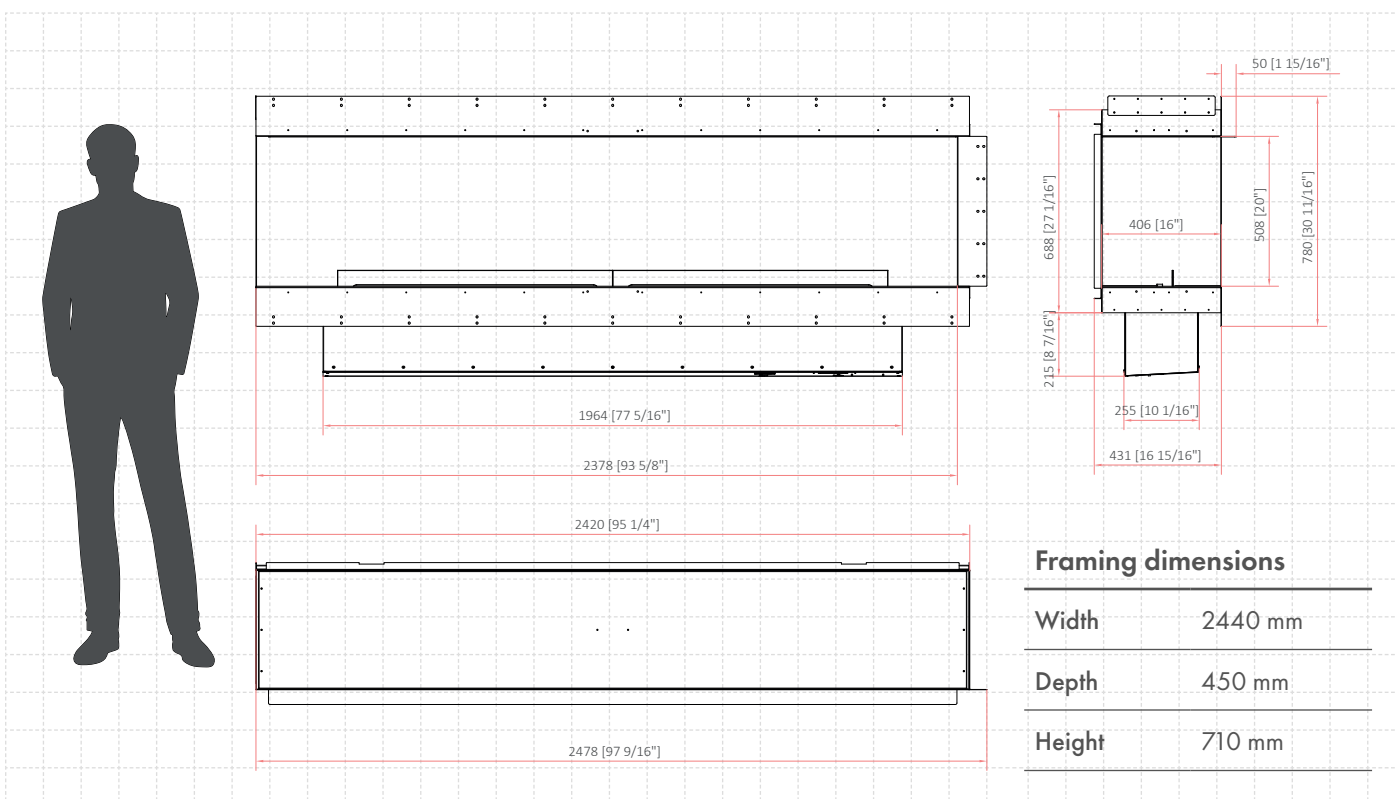

Forma 2300 Left Corner

Burner model	FLA4+ 1990
Fuel tank capacity	36.3 L
Maximum burn time	31 hours
Maximum heat output	18.0 kW
Minimum room cubature	180 m³
Flame height regulation	6 stages
Weight	155.3 kg
Fuel type	bioethanol 95 - 96,6%
Flue	not required
Air change rate	1 space volume per hour
Power supply	230 V
Finish	black powder coating
Materials	steel, galvanized steel, tempered glass
Application	for indoor use only

CONTROL OPTIONS

included

included

optional

'PLANIKA BEV' APP

Control the fire with your smartphone!