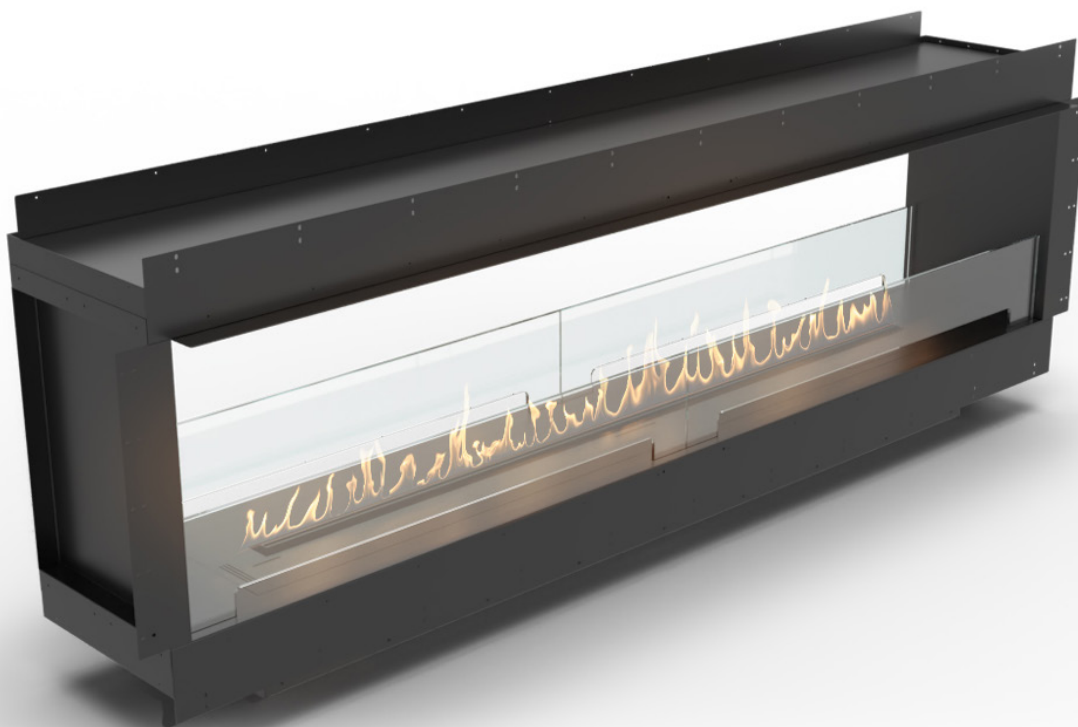

Forma 2300 Island

Burner model	FLA4+ 1990
Fuel tank capacity	36.3 L
Maximum burn time	31 hours
Maximum heat output	18.0 kW
Minimum room cubature	180 m ³
Flame height regulation	6 stages
Weight	148.2 kg
Fuel type	bioethanol 95 - 96,6%
Flue	not required
Air change rate	1 space volume per hour
Power supply	230 V
Finish	black powder coating
Materials	steel, galvanized steel, tempered glass
Application	for indoor use only

Forma 2300 Room Divider

Burner model	FLA4+ 1990
Fuel tank capacity	36.3 L
Maximum burn time	31 hours
Maximum heat output	18.0 kW
Minimum room cubature	180 m ³
Flame height regulation	6 stages
Weight	150.2 kg
Fuel type	bioethanol 95 - 96,6%
Flue	not required
Air change rate	1 space volume per hour
Power supply	230 V
Finish	black powder coating
Materials	steel, galvanized steel, tempered glass
Application	for indoor use only

FORMA 2300 TUNNEL

WITH FLA4+ 1990 AUTOMATIC BEV® BURNER

Net Zero fireplace with the BEV Technology®

ZERO CLEARANCE FIREBOX

The ultimate firebox with our zero clearance design allows you to seamlessly integrate the fireplace into combustible materials and mount your TV directly above the fireplace.