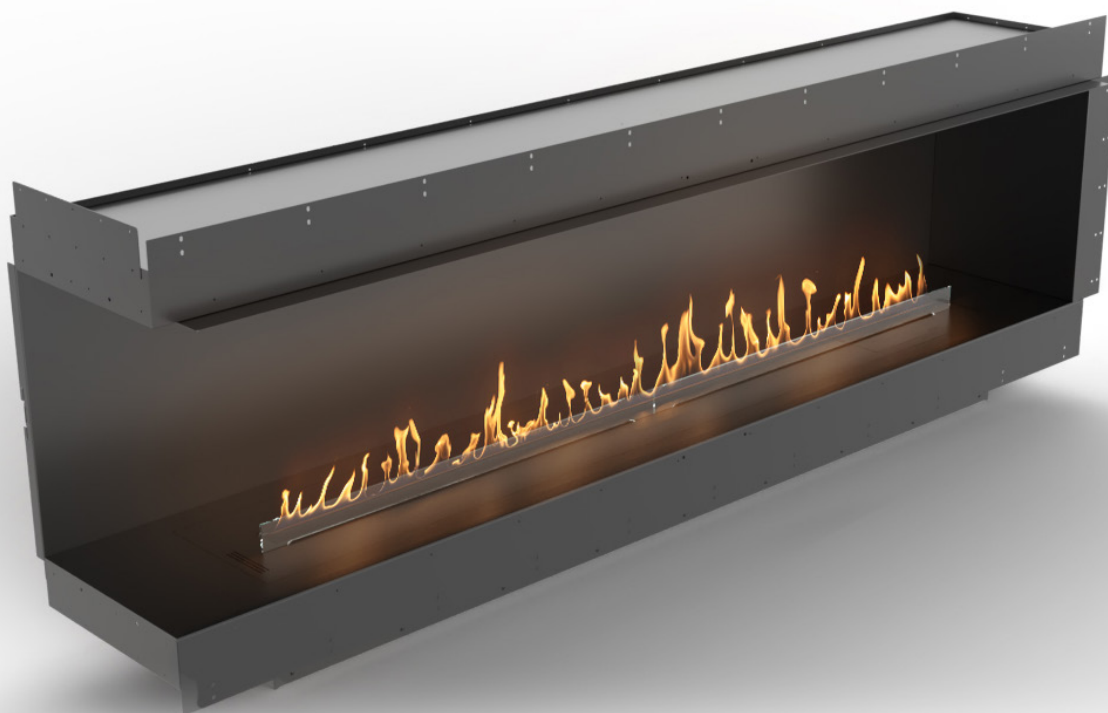

MOBILE APP

A fireplace controlled by an app offers the convenience of adjusting flame settings and ambience remotely, enhancing comfort and ease of use.

OPTIONAL DECORATIVE LOGS

Enhance your fireplace's aesthetic with our optional tray of new decorative logs, adding a touch of elegance and warmth to any room.

Forma 2300 Right Corner

Burner model	FLA4+ 1990
Fuel tank capacity	36.3 L
Maximum burn time	31 hours
Maximum heat output	18.0 kW
Minimum room cubature	180 m ³
Flame height regulation	6 stages
Weight	155.3 kg
Fuel type	bioethanol 95 - 96,6%
Flue	not required
Air change rate	1 space volume per hour
Power supply	230 V
Finish	black powder coating
Materials	steel, galvanized steel, tempered glass
Application	for indoor use only

FORMA 2300 LEFT CORNER

WITH FLA4+ 1990 AUTOMATIC BEV® BURNER

Net Zero fireplace with the BEV Technology®

ZERO CLEARANCE FIREBOX

The ultimate firebox with our zero clearance design allows you to seamlessly integrate the fireplace into combustible materials and mount your TV directly above the fireplace.