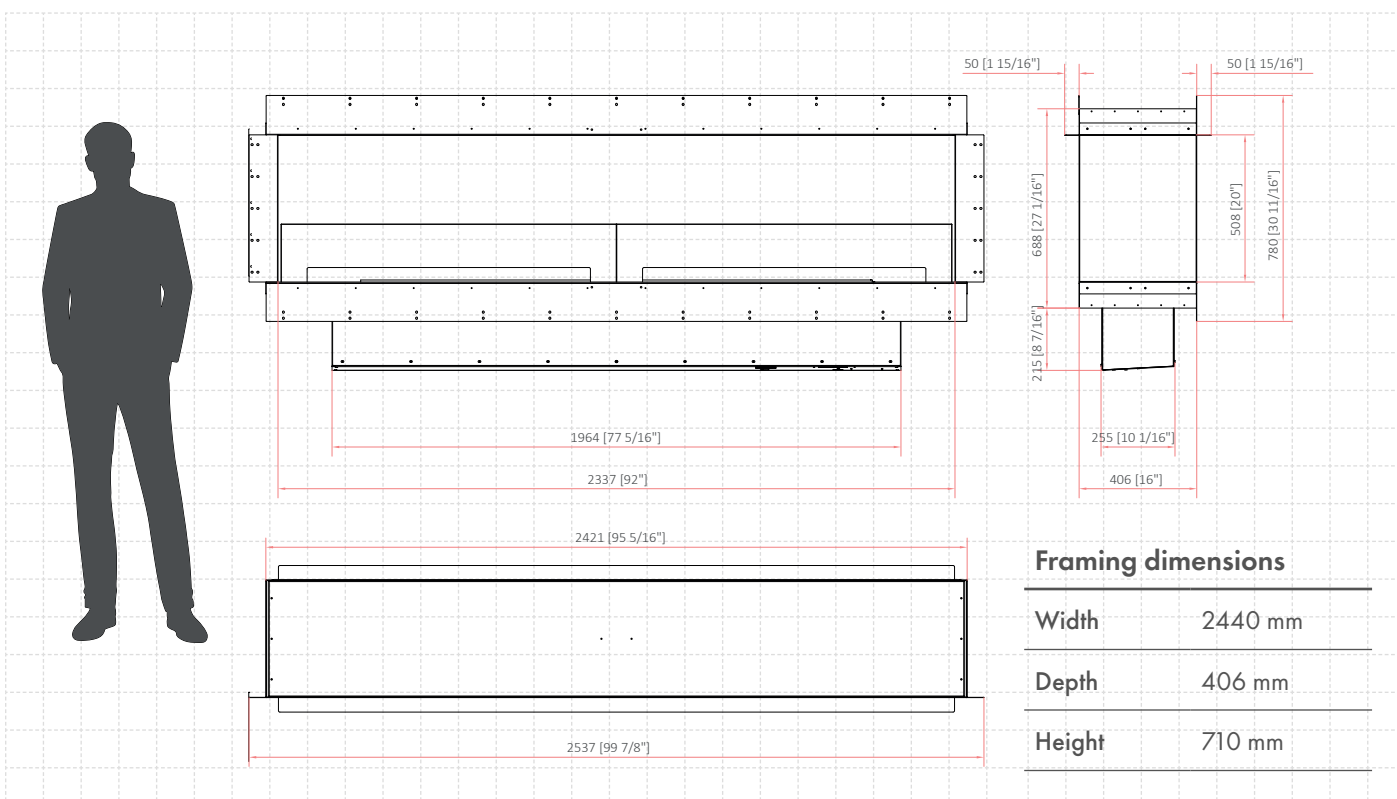

Forma 2300 Tunnel

Burner model	FLA4+ 1990
Fuel tank capacity	36.3 L
Maximum burn time	31 hours
Maximum heat output	18.0 kW
Minimum room cubature	180 m³
Flame height regulation	6 stages
Weight	152.6 kg
Fuel type	bioethanol 95 - 96,6%
Flue	not required
Air change rate	1 space volume per hour
Power supply	230 V
Finish	black powder coating
Materials	steel, galvanized steel, tempered glass
Application	for indoor use only

CONTROL OPTIONS

included

included

optional

'PLANIKA BEV' APP

Control the fire with your smartphone!