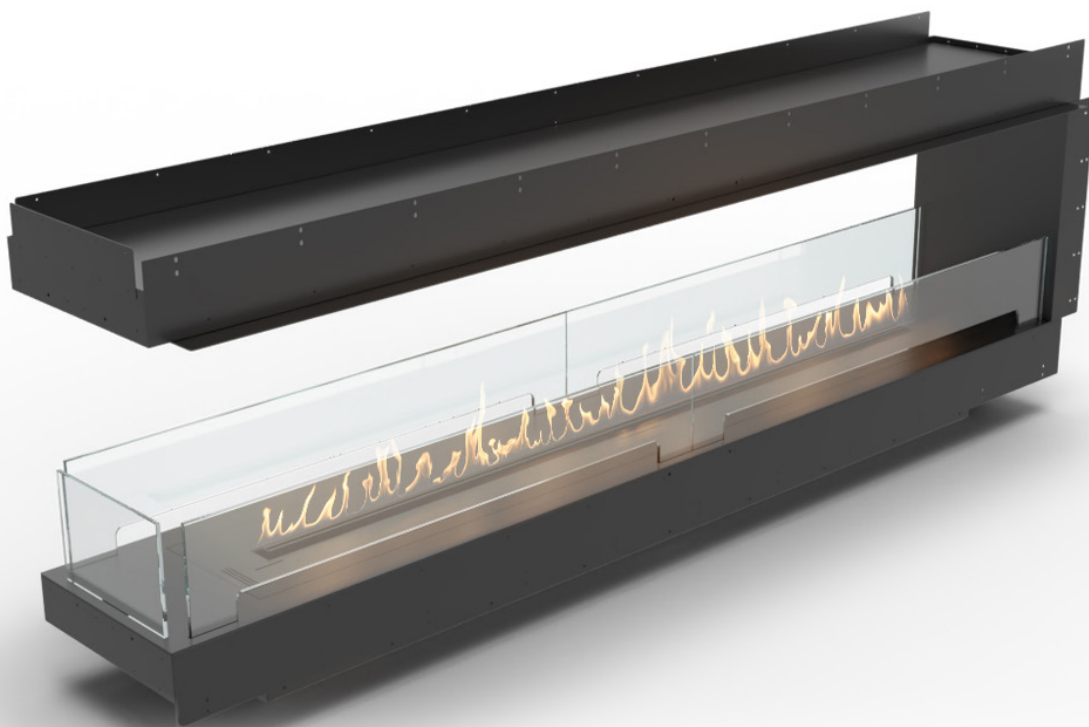

Forma 2300 Island

Burner model	FLA4+ 1990
Fuel tank capacity	36.3 L
Maximum burn time	31 hours
Maximum heat output	18.0 kW
Minimum room cubature	180 m ³
Flame height regulation	6 stages
Weight	148.2 kg
Fuel type	bioethanol 95 - 96,6%
Flue	not required
Air change rate	1 space volume per hour
Power supply	230 V
Finish	black powder coating
Materials	steel, galvanized steel, tempered glass
Application	for indoor use only

FORMA 2300 ROOM DIVIDER

WITH FLA4+ 1990 AUTOMATIC BEV® BURNER

Net Zero fireplace with the BEV Technology®

ZERO CLEARANCE FIREBOX

The ultimate firebox with our zero clearance design allows you to seamlessly integrate the fireplace into combustible materials and mount your TV directly above the fireplace.

Forma 2300 Room Divider

Burner model	FLA4+ 1990
Fuel tank capacity	36.3 L
Maximum burn time	31 hours
Maximum heat output	18.0 kW
Minimum room cubature	180 m ³
Flame height regulation	6 stages
Weight	150.2 kg
Fuel type	bioethanol 95 - 96,6%
Flue	not required
Air change rate	1 space volume per hour
Power supply	230 V
Finish	black powder coating
Materials	steel, galvanized steel, tempered glass
Application	for indoor use only