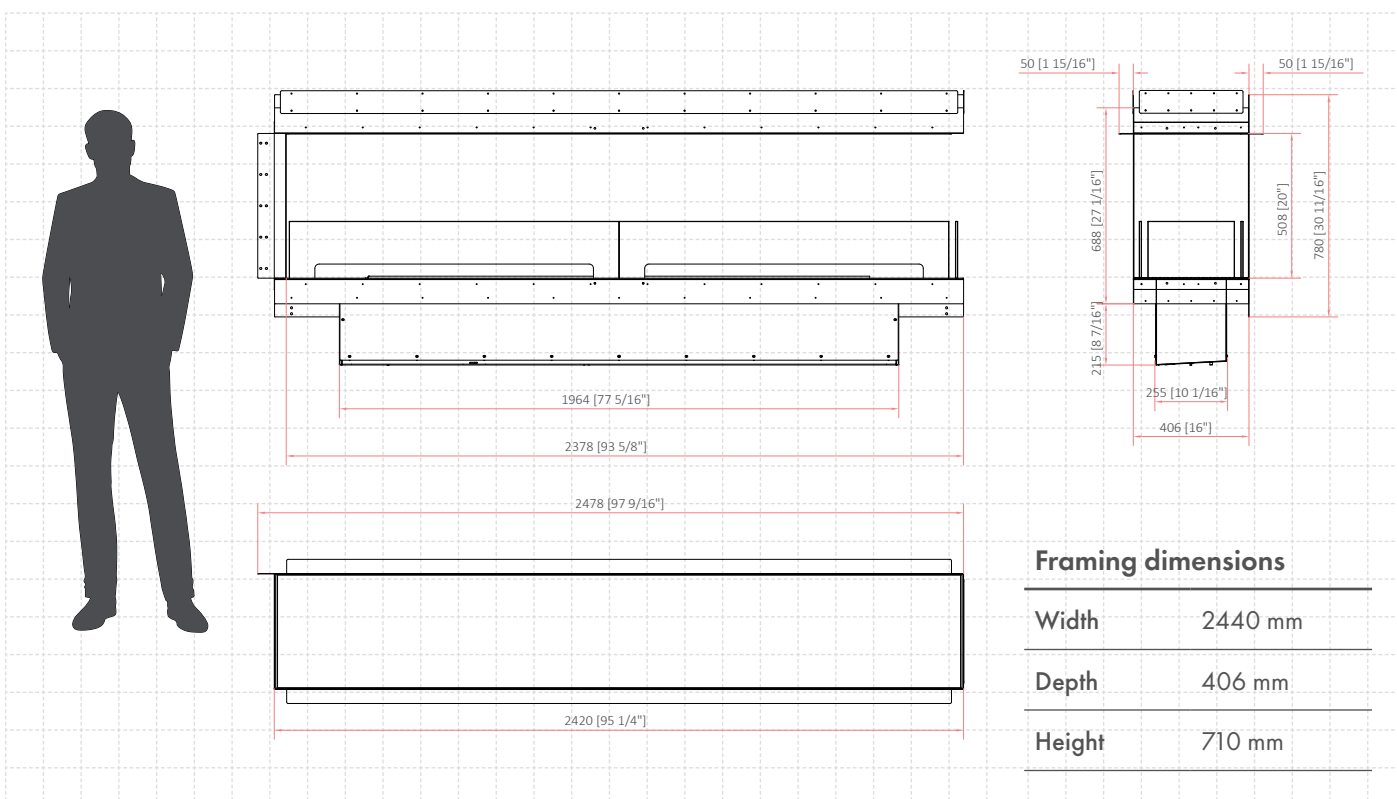

Forma 2300 Room Divider

Burner model	FLA4+ 1990
Fuel tank capacity	36.3 L
Maximum burn time	31 hours
Maximum heat output	18.0 kW
Minimum room cubature	180 m³
Flame height regulation	6 stages
Weight	150.2 kg
Fuel type	bioethanol 95 - 96,6%
Flue	not required
Air change rate	1 space volume per hour
Power supply	230 V
Finish	black powder coating
Materials	steel, galvanized steel, tempered glass
Application	for indoor use only

CONTROL OPTIONS

included

included

optional

'PLANIKA BEV' APP

Control the fire with your smartphone!