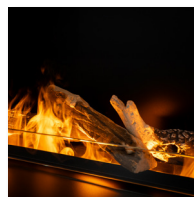

COOL FLAME 1000 FIREPLACE

WATER VAPOUR FIREPLACE

Net Zero fireplace with Optimyst® technology

OPTIMYST® TECHNOLOGY

The technology utilizes ultra-fine water mist produced by a silent ultrasonic atomizer. The mist is illuminated by LED lights, creating a convincing illusion of flames and smoke.

CUSTOMIZABLE FIREBOX

Cool Flame Fireplace has a unique firebox that gives you the option to install the fireplace in one of four possible arrangements.

EASY REFILLING

Cool Flame features a convenient water dispensing mechanism that works with standard tap water. The removable water tank can be easily taken out, refilled and put back in place, ensuring simple operation and maintenance.

AROMATHERAPY KIT

Enhance the experience with an aromatherapy kit, featuring three elegant oils: Cashmere, Sweet Orient and Sandalwood. Simply light the fireplace, and enjoy the soothing scents wafting through your space.

SOUND OF CRACKLING WOOD

Includes a realistic wood crackling sound effect, enhancing the experience of a traditional fire. Cool Flame comes with an optional log set, ensuring the authentic fireplace experience and adding an extra touch of traditional charm to your fireplace.